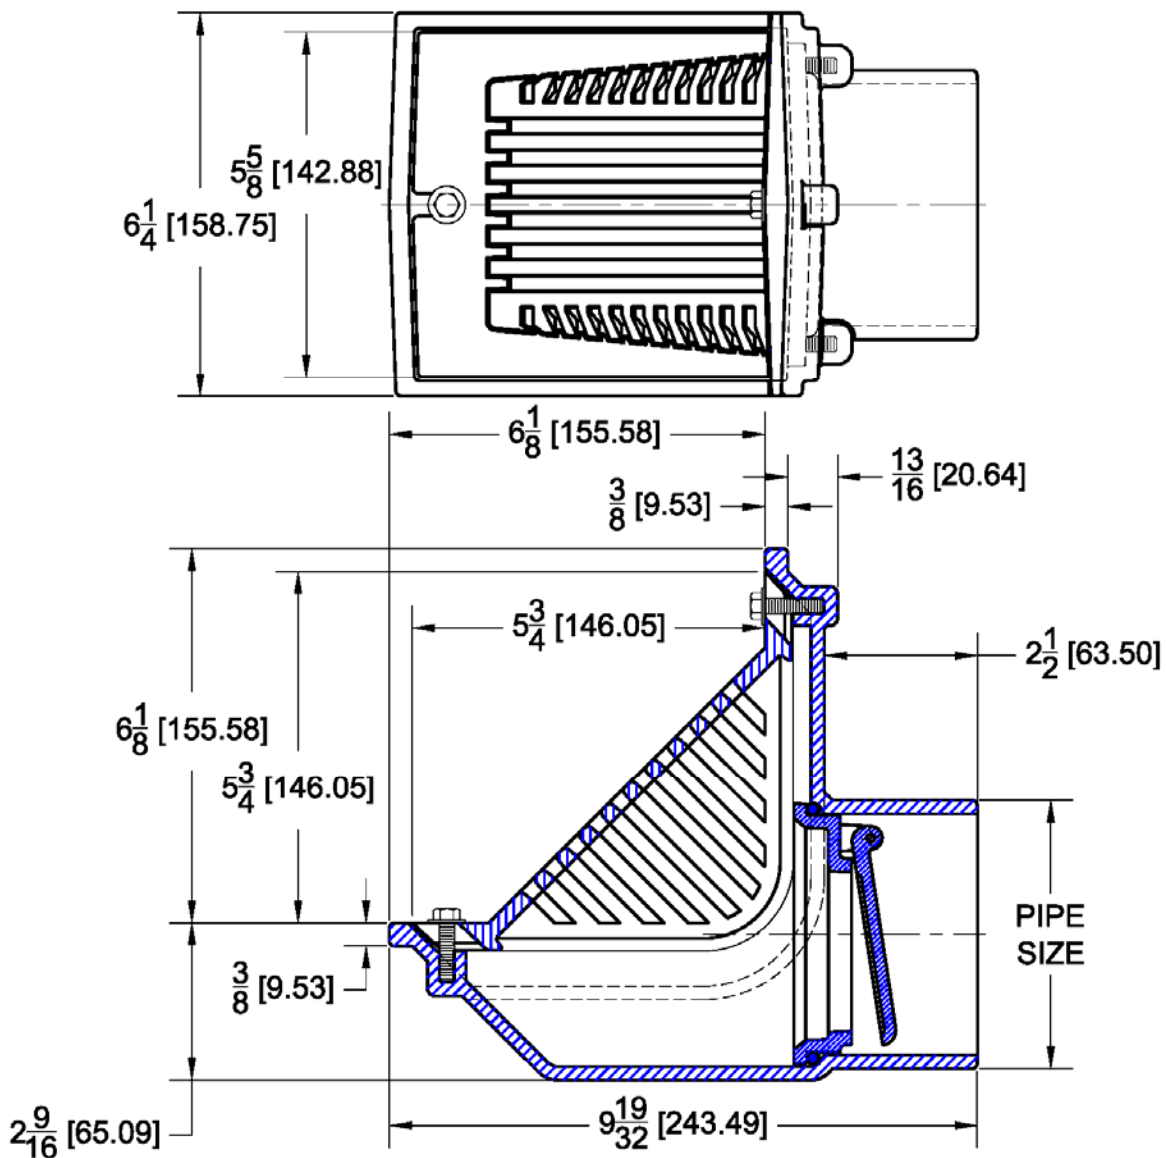

## 1770 Vertical Wall Pit Drain with Fixed Top – Slotted Oblique Grate

Regularly Furnished: Painted cast iron vertical wall pit drain with secured ductile iron oblique slotted grate, brass flapper style backwater valve and no-hub side outlet.

Top Material		
✓	Suffix	Description
	-12	Ductile Iron (Illustrated)

Outlet Variations		
✓	Type	Designation
	No-Hub	4NH

Options		
✓	Suffix	Description
	-ARC	Acid Resistant Coating (C.I. Parts)
	-VP	Vandal Proof Secured Grate
	-LBV	Less Backwater Valve
	-39	Galvanized Iron Parts