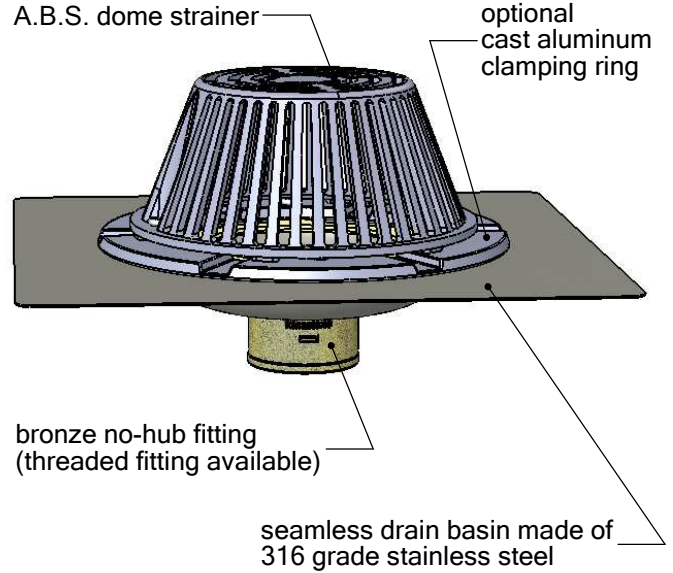

# STAINLESS STEEL BOTTOM OUTLET ROOF DRAIN WITH OPTIONAL CLAMPING RING

316 grade stainless steel seamless drain basin with bottom outlet. Available in 2", 3", and 4" outlet sizes. Shown with optional cast aluminum clamping ring.

optional:

-AL

cast aluminum dome, powder coated black

-FG

flat grate (in plastic, copper, or stainless)

PART #	
S-RD2TA	2" male thread
S-RD2NH	2" no-hub
S-RD3TA	3" male thread
S-RD3NH	3" no-hub
S-RD4NH	4" no-hub
OPTIONS	
	dome, A.B.S.
-AL	dome, cast aluminum
-FG	flat grate, plastic
-FGC	flat grate, copper
-FGS	flat grate, stainless
-CR	clamp ring, cast alum