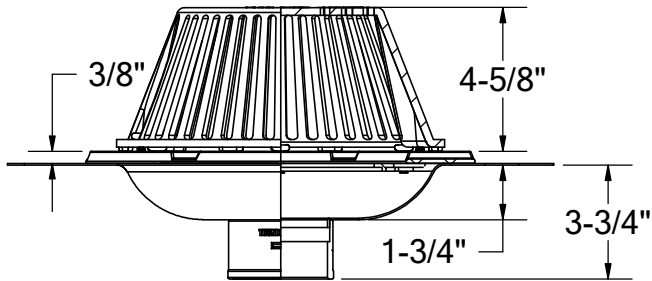

# STAINLESS STEEL BOTTOM OUTLET ROOF DRAIN WITH OPTIONAL CLAMPING RING

316 grade stainless steel seamless drain basin with bottom outlet. Available in 2", 3", and 4" outlet sizes. Shown with optional cast aluminum clamping ring.

optional:

-AL

cast aluminum dome, powder coated black

-FG

flat grate (in plastic, copper, or stainless)

PART #	
S-RD2TA	2" male thread
S-RD2NH	2" no-hub
S-RD3TA	3" male thread
S-RD3NH	3" no-hub
S-RD4NH	4" no-hub
OPTIONS	
	dome, A.B.S.
-AL	dome, cast aluminum
-FG	flat grate, plastic
-FGC	flat grate, copper
-FGS	flat grate, stainless
-CR	clamp ring, cast alum