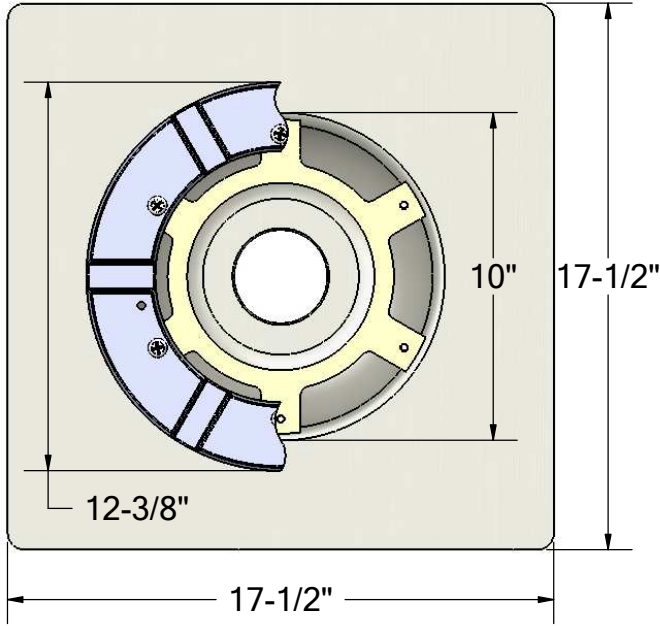

# STAINLESS STEEL BOTTOM OUTLET ROOF DRAIN WITH OPTIONAL CLAMPING RING

316 grade stainless steel seamless drain basin with bottom outlet. Available in 2", 3", and 4" outlet sizes. Shown with optional cast aluminum clamping ring.

optional:

-AL

cast aluminum dome, powder coated black

-FG

flat grate (in plastic, copper, or stainless)

PART #	
S-RD2TA	2" male thread
S-RD2NH	2" no-hub
S-RD3TA	3" male thread
S-RD3NH	3" no-hub
S-RD4NH	4" no-hub
OPTIONS	
	dome, A.B.S.
-AL	dome, cast aluminum
-FG	flat grate, plastic
-FGC	flat grate, copper
-FGS	flat grate, stainless
-CR	clamp ring, cast alum