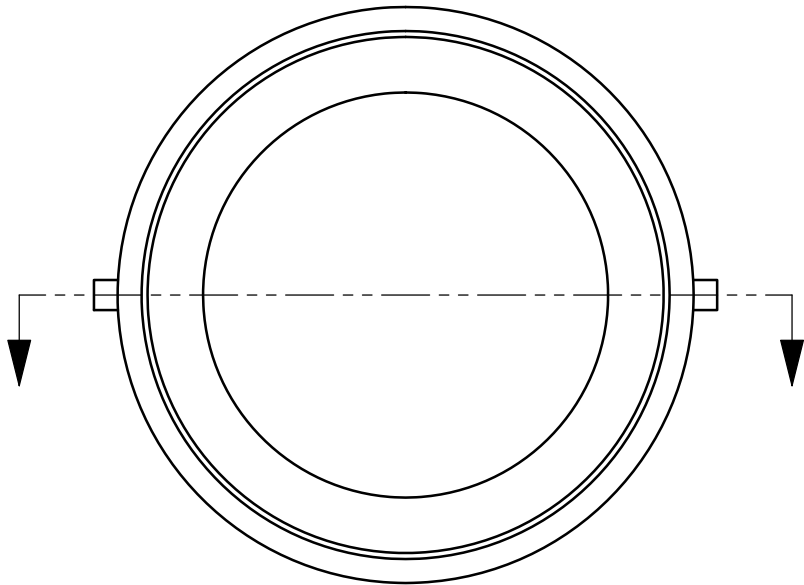

**SPECIFICATION:**

JOSAM 26440 SERIES COATED CAST IRON STACK FITTING WITH COUNTER FLASHING RECESS, THREADED STACK AND EXTENSION CONNECTIONS.

**ROOF DRAIN  
STACK FLASHING FITTING**

SERIES **26440**

DOUBLE THREADS-STANDARD FOR SINGLE THREAD, ONLY THIS PORTTION TAPPED

	PIPE SIZE	B	C
	1-1/2"	3 1/4	5 3/8
	2"	3 1/4	5 3/8
	3"	4 1/4	5 3/8
	4"	5 1/2	5 3/8
	5"	6 1/2	5 3/8
	6"	7 1/2	5 3/8

-20 GALVANIZED CAST IRON PARTS

SINGLE THREAD CAN BE FURNISHED WHEN SPECIFIED ON ORDER

WARNING: Cancer and Reproductive Harm - www.P65Warnings.ca.gov