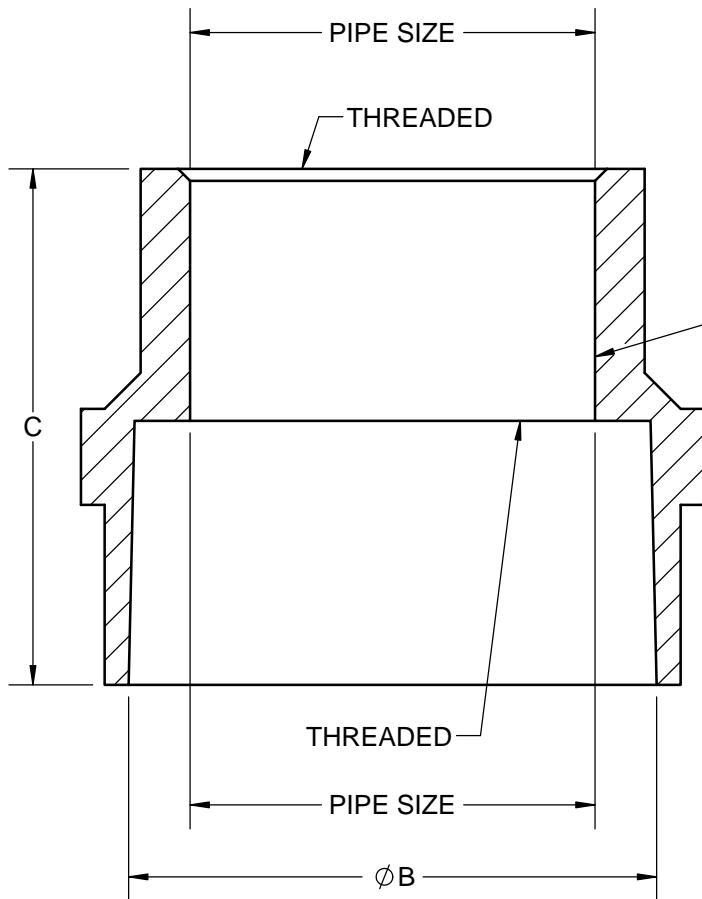

**SPECIFICATION:**

JOSAM 26440 SERIES COATED CAST IRON STACK FITTING WITH COUNTER FLASHING RECESS, THREADED STACK AND EXTENSION CONNECTIONS.

**ROOF DRAIN  
STACK FLASHING FITTING**

SERIES **26440**

DOUBLE THREADS-STANDARD FOR SINGLE THREAD, ONLY THIS PORTTION TAPPED

	PIPE SIZE	B	C
	1-1/2"	3 1/4	5 3/8
	2"	3 1/4	5 3/8
	3"	4 1/4	5 3/8
	4"	5 1/2	5 3/8
	5"	6 1/2	5 3/8
	6"	7 1/2	5 3/8

-20 GALVANIZED CAST IRON PARTS

SINGLE THREAD CAN BE FURNISHED WHEN SPECIFIED ON ORDER

WARNING: Cancer and Reproductive Harm - www.P65Warnings.ca.gov