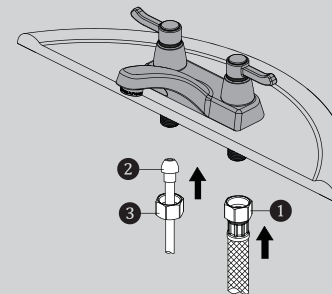

OUTLET FLOW RATE

1.5 gpm aerator (SC-4072-LD Faucet).
0.5 gpm spray outlet (SC-4072-E-LD Faucet).

3

IMPORTANT: After installation is completed, remove aerator. Turn on water supply and allow both hot and cold water to run for at least one minute each. While water is running, check for leaks. Replace aerator or install 0.5gpm spray outlet.

1

Shut off water supplies. Remove old faucet. Place faucet through mounting holes in sink. Secure faucet to sink using mounting nuts (1) provided.

2

Make connections to water lines. Use 1/2" IPS faucet connections (1) or use the coupling nuts (3) with 3/8" O.D. ball-nose risers (2). Use wrenches to tighten connections. Do not overtighten.

DIMENSIONS SUBJECT TO CHANGE WITHOUT NOTICE.

ITEM NO.	PART NO.	DESCRIPTION
1	RPG41-0118	HOT INDICATOR (RED)
2	RPG41-0118	COLD INDICATOR (BLUE)
3	RPG04-0403-PC	LEVER HANDLE REPLACEMENT
4	RPG05-0899	1/4 TURN CERAMIC HOT VALVE
5	RPG05-0900	1/4 TURN CERAMIC COLD VALVE
6	RPG45-0045	MOUNTING HARDWARE (x2)
7	RPG05-0838-PC	1.5 GPM AERATOR
8	RPG05-0798-PC	0.5 GPM SPRAY OUTLET