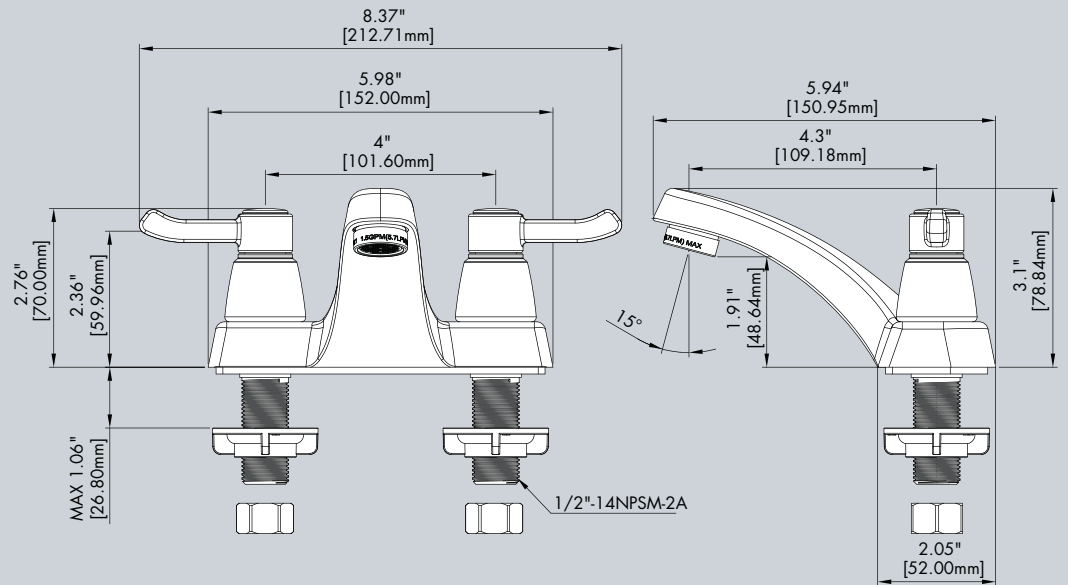

1

Shut off water supplies. Remove old faucet. Place faucet through mounting holes in sink. Secure faucet to sink using mounting nuts (1) provided.

2

Make connections to water lines. Use 1/2" IPS faucet connections (1) or use the coupling nuts (3) with 3/8" O.D. ball-nose risers (2). Use wrenches to tighten connections. Do not overtighten.

DIMENSIONS SUBJECT TO CHANGE WITHOUT NOTICE.

ITEM NO.	PART NO.	DESCRIPTION
1	RPG41-0118	HOT INDICATOR (RED)
2	RPG41-0118	COLD INDICATOR (BLUE)
3	RPG04-0403-PC	LEVER HANDLE REPLACEMENT
4	RPG05-0899	1/4 TURN CERAMIC HOT VALVE
5	RPG05-0900	1/4 TURN CERAMIC COLD VALVE
6	RPG45-0045	MOUNTING HARDWARE (x2)
7	RPG05-0838-PC	1.5 GPM AERATOR
8	RPG05-0798-PC	0.5 GPM SPRAY OUTLET