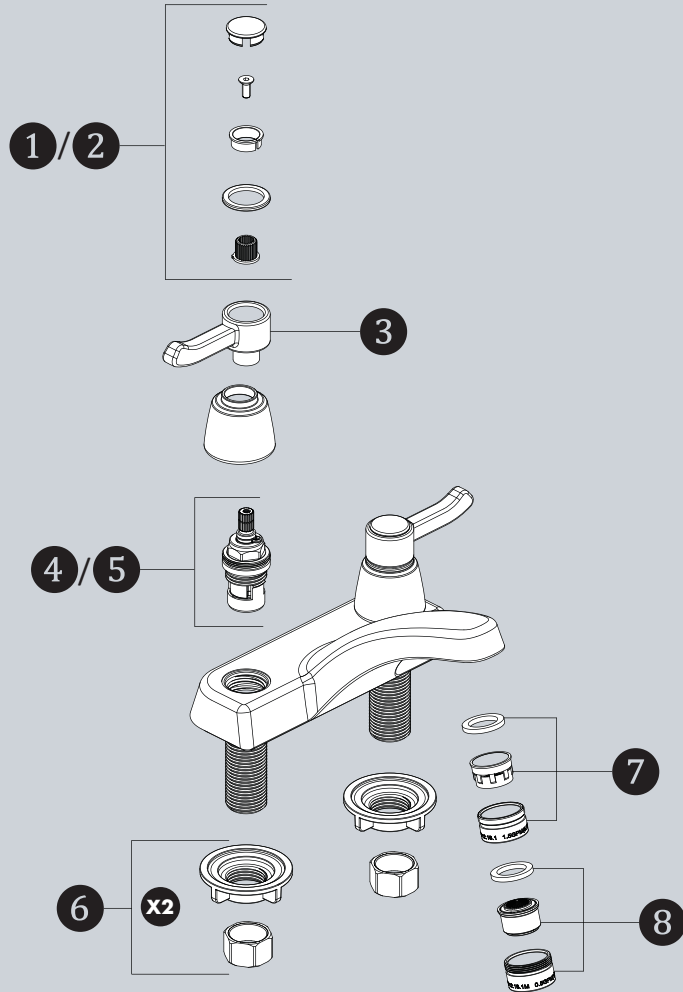

OUTLET FLOW RATE

1.5 gpm aerator (SC-4072-LD Faucet).
0.5 gpm spray outlet (SC-4072-E-LD Faucet).

3

IMPORTANT: After installation is completed, remove aerator. Turn on water supply and allow both hot and cold water to run for at least one minute each. While water is running, check for leaks. Replace aerator or install 0.5gpm spray outlet.

1

Shut off water supplies. Remove old faucet. Place faucet through mounting holes in sink. Secure faucet to sink using mounting nuts (1) provided.

2

Make connections to water lines. Use 1/2" IPS faucet connections (1) or use the coupling nuts (3) with 3/8" O.D. ball-nose risers (2). Use wrenches to tighten connections. Do not overtighten.

DIMENSIONS SUBJECT TO CHANGE WITHOUT NOTICE.

ITEM NO.	PART NO.	DESCRIPTION
1	RPG41-0118	HOT INDICATOR (RED)
2	RPG41-0118	COLD INDICATOR (BLUE)
3	RPG04-0403-PC	LEVER HANDLE REPLACEMENT
4	RPG05-0899	1/4 TURN CERAMIC HOT VALVE
5	RPG05-0900	1/4 TURN CERAMIC COLD VALVE
6	RPG45-0045	MOUNTING HARDWARE (x2)
7	RPG05-0838-PC	1.5 GPM AERATOR
8	RPG05-0798-PC	0.5 GPM SPRAY OUTLET