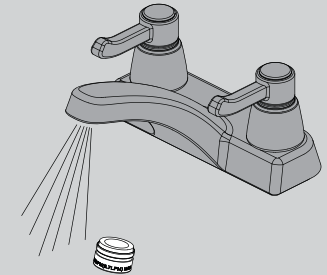

 www.speakman.com

92-SC-4072-LD-05

TOOLS AND SUPPLIES

HELPFUL TOOLS & SUPPLIES:

SAFETY TIPS

Cover your drain to prevent loss of parts. Be sure to wear eye protection while cutting pipe.

MAINTENANCE

Your new Lavatory Faucet is designed for years of trouble-free performance. Keep it looking new by cleaning it periodically with a soft cloth. Avoid abrasive cleaners, steel wool, and harsh chemicals as these will dull the finish and void your warranty.

WARRANTY

Additional warranty information can be found at: www.speakman.com

IMPORTANT

Be sure to read instructions thoroughly before beginning installation. Do not overtighten any connections or damage may occur. This faucet has an operating range of 20-80 psi.

OUTLET FLOW RATE

1.5 gpm aerator (SC-4072-LD Faucet).
0.5 gpm spray outlet (SC-4072-E-LD Faucet).

3

IMPORTANT: After installation is completed, remove aerator. Turn on water supply and allow both hot and cold water to run for at least one minute each. While water is running, check for leaks. Replace aerator or install 0.5gpm spray outlet.

1

Shut off water supplies. Remove old faucet. Place faucet through mounting holes in sink. Secure faucet to sink using mounting nuts (1) provided.

2

Make connections to water lines. Use 1/2" IPS faucet connections (1) or use the coupling nuts (3) with 3/8" O.D. ball-nose risers (2). Use wrenches to tighten connections. Do not overtighten.