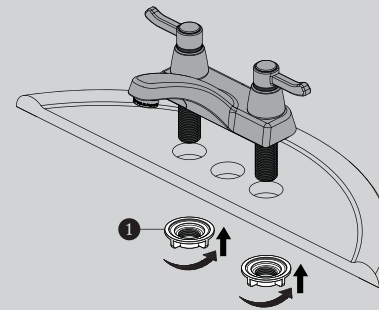

OUTLET FLOW RATE

1.5 gpm aerator (SC-4072-LD Faucet).
0.5 gpm spray outlet (SC-4072-E-LD Faucet).

3

IMPORTANT: After installation is completed, remove aerator. Turn on water supply and allow both hot and cold water to run for at least one minute each. While water is running, check for leaks. Replace aerator or install 0.5gpm spray outlet.

1

Shut off water supplies. Remove old faucet. Place faucet through mounting holes in sink. Secure faucet to sink using mounting nuts (1) provided.

2

Make connections to water lines. Use 1/2" IPS faucet connections (1) or use the coupling nuts (3) with 3/8" O.D. ball-nose risers (2). Use wrenches to tighten connections. Do not overtighten.

DIMENSIONS SUBJECT TO CHANGE WITHOUT NOTICE.

ITEM NO.	PART NO.	DESCRIPTION
1	RPG41-0118	HOT INDICATOR (RED)
2	RPG41-0118	COLD INDICATOR (BLUE)
3	RPG04-0403-PC	LEVER HANDLE REPLACEMENT
4	RPG05-0899	1/4 TURN CERAMIC HOT VALVE
5	RPG05-0900	1/4 TURN CERAMIC COLD VALVE
6	RPG45-0045	MOUNTING HARDWARE (x2)
7	RPG05-0838-PC	1.5 GPM AERATOR
8	RPG05-0798-PC	0.5 GPM SPRAY OUTLET