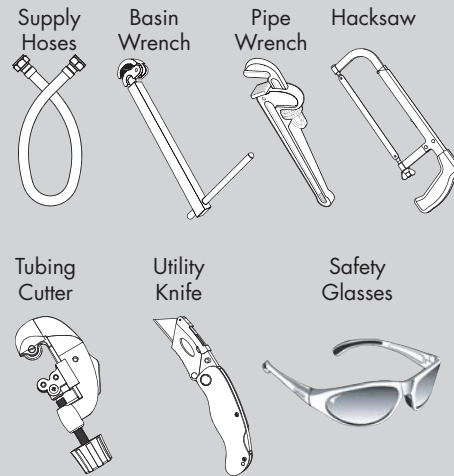

 www.speakman.com

92-SC-4072-LD-05

TOOLS AND SUPPLIES

HELPFUL TOOLS & SUPPLIES:

SAFETY TIPS

Cover your drain to prevent loss of parts. Be sure to wear eye protection while cutting pipe.

MAINTENANCE

Your new Lavatory Faucet is designed for years of trouble-free performance. Keep it looking new by cleaning it periodically with a soft cloth. Avoid abrasive cleaners, steel wool, and harsh chemicals as these will dull the finish and void your warranty.

1

Shut off water supplies. Remove old faucet. Place faucet through mounting holes in sink. Secure faucet to sink using mounting nuts (1) provided.

2

Make connections to water lines. Use 1/2" IPS faucet connections (1) or use the coupling nuts (3) with 3/8" O.D. ball-nose risers (2). Use wrenches to tighten connections. Do not overtighten.