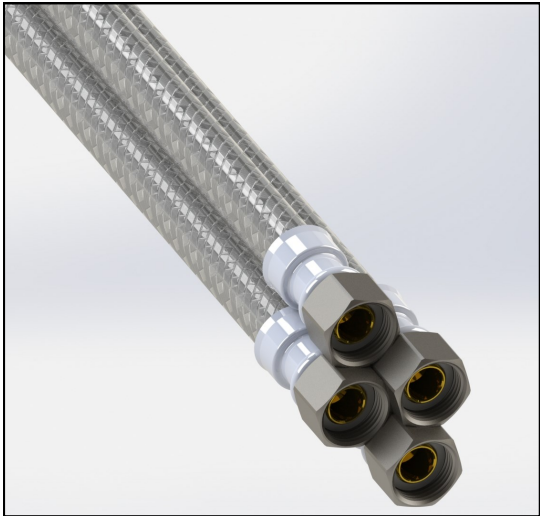

MIGHTYFLEX™
STAINLESS STEEL CONNECTORS
 Specification Sheet

SPECIFICATION

Reinforced PVC liner with a stainless steel braided cover. Manufactured to withstand dramatic changes in water pressure to prevent bursting.

DESIGN FEATURES

- Chloramine resistant soft cone
- Exclusive double POWR-TIGHT 12-point crimp-many times the industry standard for strength
- Chloramine resistant tubing
- Easy installation, no special tools required

MATERIAL SPECIFICATIONS

- Tubing - Reinforced PVC
- End fittings – Brass
- Connection Nuts– Nickel plated brass or engineered polymer for ballcock nuts
- Washers - NSF/ANSI 61 Compliant

OPERATING SPECS

- Working Temperature 40°F-160°F with intermittent temps up to 180°F
- Working Pressure 20-125 PSI with intermittent impulse up to 180 PSI