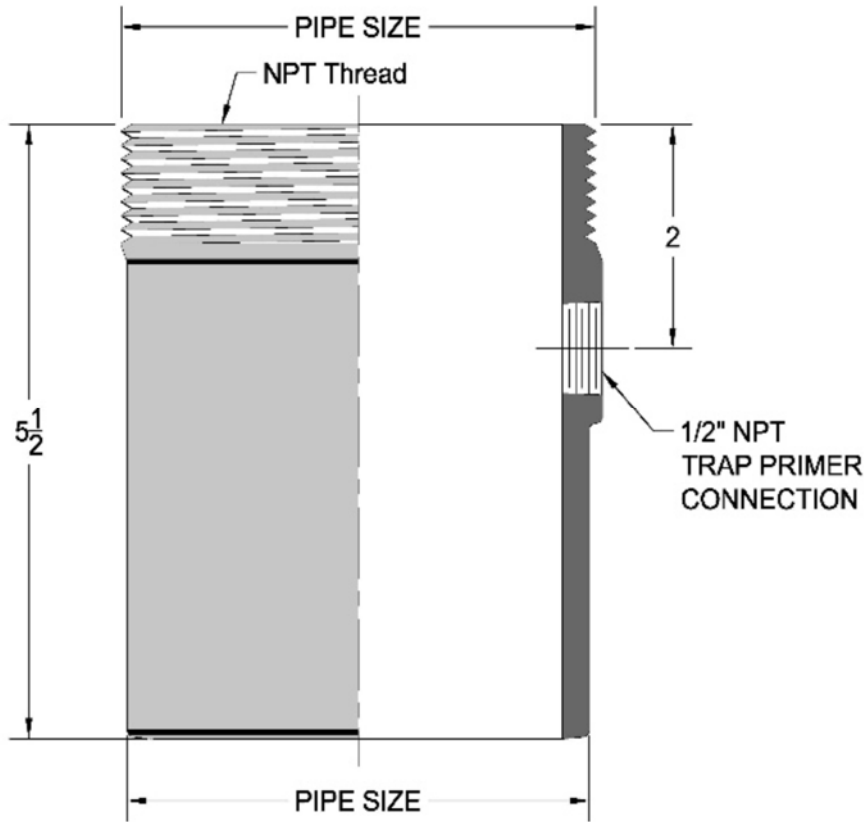

4456 Trap Primer Adapter (Replaces 2400-NH)

Project	Engineer	Mechanical
---------	----------	------------

Regularly Furnished: Cast iron adapter fitting with 1/2" IPS trap primer connection.

4456-4IPS

Pipe Size	•
2"	
3"	
4"	
5"	
6"	
8"	

Suffix Options		
Suffix	Description	•
-39	Galvanized Cast Iron	
-31	Backwater Valve	
-187	3/4" Trap Primer Tapping *	

Outlet Variations		
Type	Designation	•
No-Hub	2NH,3NH,4NH,5NH,6NH,8NH	
Thread X No-Hub	2IPS,3IPS,4IPS,5IPS,6IPS,8IPS	

*Dimensions vary from illustration