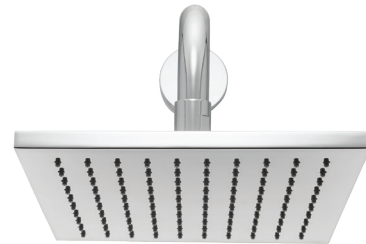

Tara Scanzillo
Director of Sales
tscanzillo@speakman.com

RAIN SHOWER HEADS

SPEAKMAN[®]

RAIN SHOWER HEADS

When we began designing our Rain Shower Heads, our mission was to simulate the authentic, refreshing sensation of a rainstorm. Featuring over 100 individual, steady sprays - each Rain Shower Head has been engineered to deliver a drenching, soaking experience.

FINISHES

 Polished Chrome

 Brushed Nickel

 Matte Black

SPRAYS

 100 Drenching Sprays

 Easy to Install

 Durable, brass construction

Neo Rain Shower

Kubos Rain Shower

S-2570

S-2571

S-2580

S-2581

SKU	DESCRIPTION	STOCK FINISHES
S-2762	Neo 2.5 Gpm Round Rain Shower	PC, BN, MB
S-2762-E175	Neo 1.75 Gpm Round Shower Head	PC, BN, MB
S-2763	Kubos 2.5 Gpm Square Rain Shower	PC, BN, MB
S-2763-E175	Kubos 1.75 Gpm Square Rain Shower	PC, BN, MB
S-2570	16-Inch Wall-Mounted Rain Shower Arm	PC, BN, MB
S-2571	12-Inch Wall-Mounted Rain Shower Arm	PC, BN, MB
S-2580	6-Inch Ceiling-Mounted Rain Shower Arm	PC, BN, MB
S-2581	12-Inch Ceiling-Mounting Rain Shower Arm	PC, BN, MB