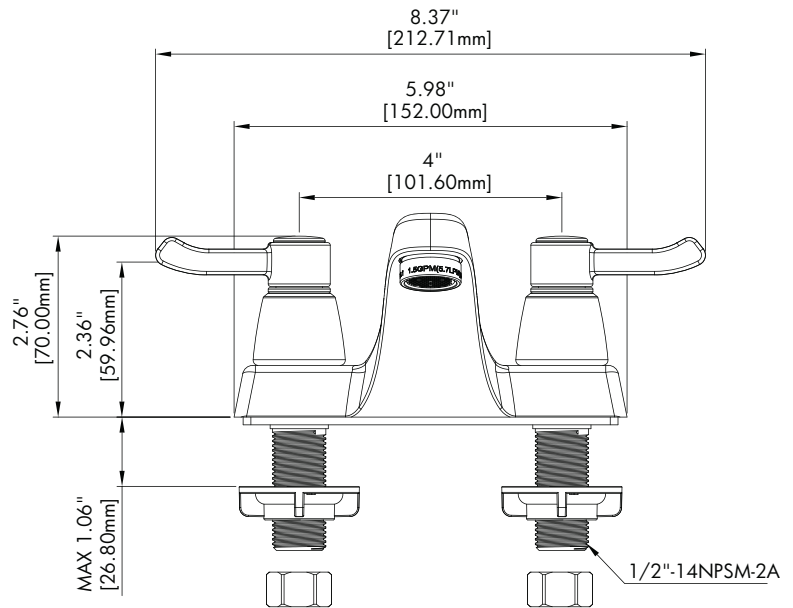

Commander® 4" Centerset Faucet

FEATURES:

- Brass construction with corrosion resistant polished chrome finish
- Lever handle with color-coded indexes
- 1/4 turn ceramic cartridges to ensure drip-free performance
- 0.5 GPM (1.89 L/min) flow control
- Accommodates installations up to 1-1/16" thick
- 4" fixed centers
- 1/2" -14 NPSM inlets (supply lines not included)
- Drain assembly not included

1. All dimensions are in inches (millimeters) unless otherwise specified and are subject to change without notice.

Architect/Engineer Approval Space:

P: 800-537-2107
 F: 800-977-2747
 W: WWW.SPEAKMAN.COM
 R: 03-APRIL 2022