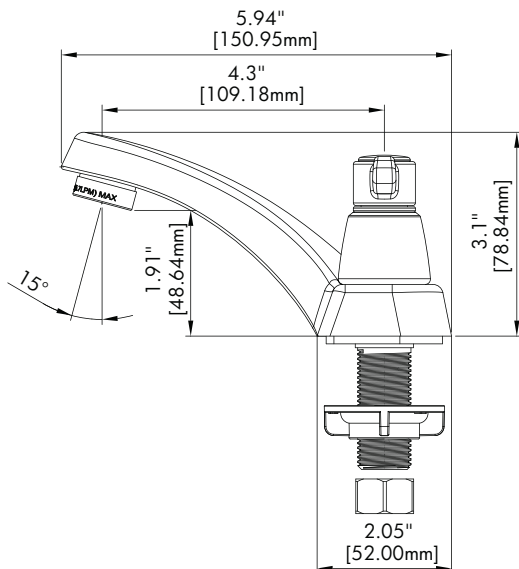

Commander® 4" Centerset Faucet

FEATURES:

- Brass construction with corrosion resistant polished chrome finish
- Lever handle with color-coded indexes
- 1/4 turn ceramic cartridges to ensure drip-free performance
- 0.5 GPM (1.89 L/min) flow control
- Accommodates installations up to 1-1/16" thick
- 4" fixed centers
- 1/2" -14 NPSM inlets (supply lines not included)
- Drain assembly not included

1. All dimensions are in inches (millimeters) unless otherwise specified and are subject to change without notice.

Architect/Engineer Approval Space:

P: 800-537-2107
 F: 800-977-2747
 W: WWW.SPEAKMAN.COM
 R: 03-APRIL 2022