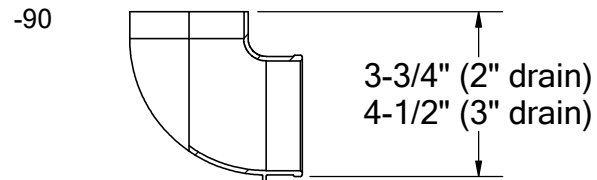

1148 N Marshall Ave, El Cajon, CA 92020
 tel: (619) 448-3567
 fax: (619) 448-9072 tbirdusa.com

BALCONY DECK DRAIN WITH OVERFLOW

16 oz copper or 316 grade stainless steel flange with attached overflow. Stainless steel snap-in grate. Available in 2" and 3" outlets.

optional:

PART #	
BDCB2TA	2" male thread
BDCB2NH	2" no-hub
BDCB3NH	3" no-hub
OPTIONS	
	16 oz copper flange
S-	316 stainless steel flange
-90	90° outlet connection
GRATE FREE AREA	
snap-in for 2" drain	1.3 in ²
snap-in for 3" drain	3.1 in ²