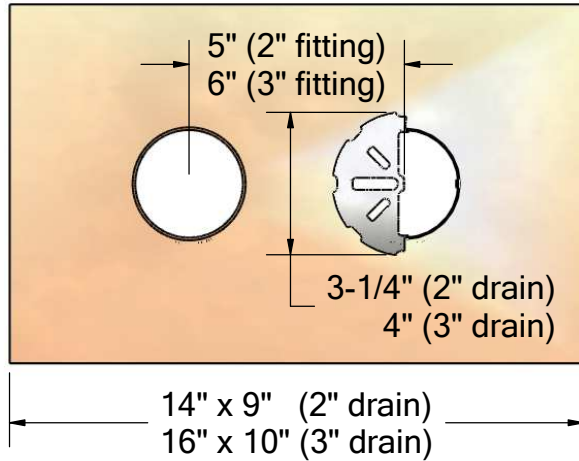

1148 N Marshall Ave, El Cajon, CA 92020
 tel: (619) 448-3567
 fax: (619) 448-9072 tbirdusa.com

BALCONY DECK DRAIN WITH OVERFLOW

16 oz copper or 316 grade stainless steel flange with attached overflow. Stainless steel snap-in grate. Available in 2" and 3" outlets.

optional:

PART #	
BDCB2TA	2" male thread
BDCB2NH	2" no-hub
BDCB3NH	3" no-hub
OPTIONS	
	16 oz copper flange
S-	316 stainless steel flange
-90	90° outlet connection
GRATE FREE AREA	
snap-in for 2" drain	1.3 in ²
snap-in for 3" drain	3.1 in ²