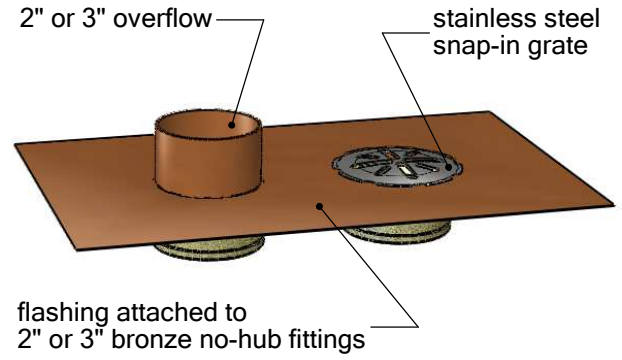

1148 N Marshall Ave, El Cajon, CA 92020
 tel: (619) 448-3567
 fax: (619) 448-9072 tbirdusa.com

BALCONY DECK DRAIN WITH OVERFLOW

16 oz copper or 316 grade stainless steel flange with attached overflow. Stainless steel snap-in grate. Available in 2" and 3" outlets.

optional:

PART #	
BDCB2TA	2" male thread
BDCB2NH	2" no-hub
BDCB3NH	3" no-hub
OPTIONS	
	16 oz copper flange
S-	316 stainless steel flange
-90	90° outlet connection
GRATE FREE AREA	
snap-in for 2" drain	1.3 in ²
snap-in for 3" drain	3.1 in ²