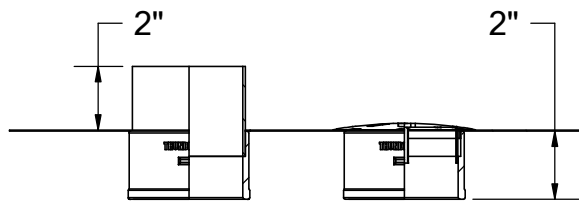

1148 N Marshall Ave, El Cajon, CA 92020
 tel: (619) 448-3567
 fax: (619) 448-9072 tbirdusa.com

BALCONY DECK DRAIN WITH OVERFLOW

16 oz copper or 316 grade stainless steel flange with attached overflow. Stainless steel snap-in grate. Available in 2" and 3" outlets.

optional:

PART #	
BDCB2TA	2" male thread
BDCB2NH	2" no-hub
BDCB3NH	3" no-hub
OPTIONS	
	16 oz copper flange
S-	316 stainless steel flange
-90	90° outlet connection
GRATE FREE AREA	
snap-in for 2" drain	1.3 in ²
snap-in for 3" drain	3.1 in ²