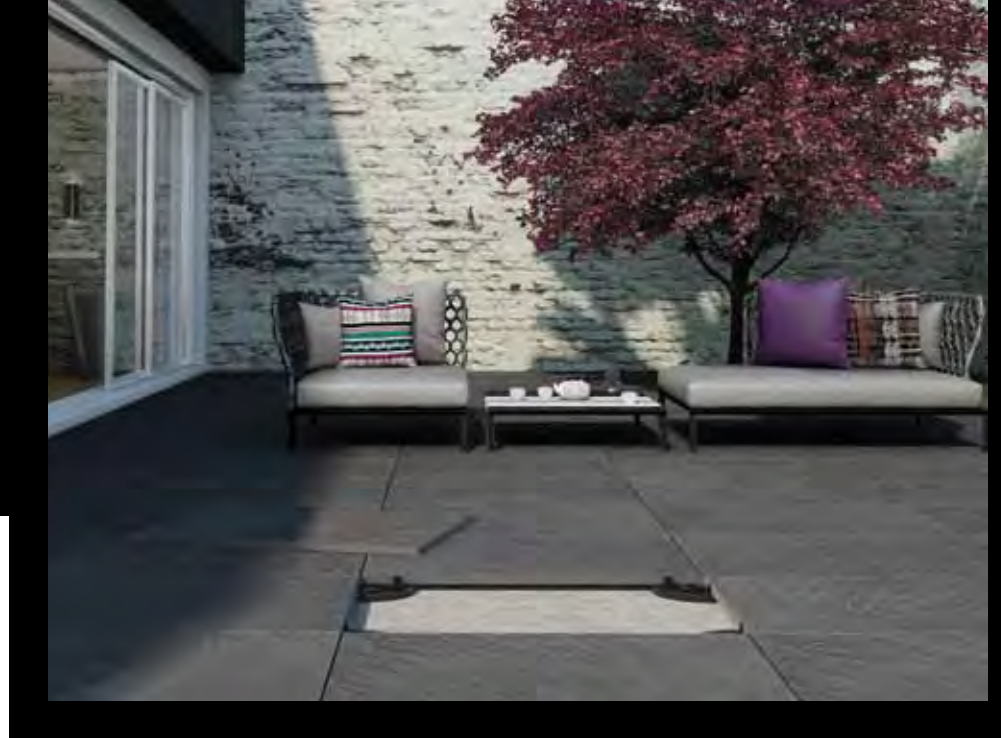

8 15
STAR.T

0 5
STAR.b

DETAILS THAT MAKE THE DIFFERENCE.

The most important things are often difficult to be seen, they are hidden and become visible only when you realize that it's just a tiny difference that makes at the end the bigger difference. Outdoor flooring support has **never been so thin** - it's called **STAR.T** and it's meant to change the market. **It's the most adaptable, especially for renovations, the only one constantly adjustable thanks to the well known adjustment key**, the only one adaptable to any kind of tiles. It makes any outdoor project simple, whether you're doing it by yourself or hiring contractors, and it's guaranteed by Eterno MRP Supports

Eterno's new **Star.T** support can meet even the most demanding "thresholds." Its compact size makes it a perfect pedestal for renovation. **"Star.T" is adjustable from 3/8" - 9/16" (8 to 30 mm) and it's compatible with any type of ceramic, concrete, or composite material floor of any size and weight.**

The adjustment of **"Star.T"** to the millimeter makes it possible to realize elegant and stable floorings, speeding the installation and giving solidity and precision to the entire pavement. **"Star.B" is the only extension that fits "Star.T"**, that enables to reach "NM1" and "SEO" adjustable supports; only one height for a versatile and simple product: it is placed under the "Star.T" increasing its height by 3/16" (5mm) and with the possibility to add more "Star.B" on top of each others in case of need. Find more information about our Pedestals on www.mrpsupports.com

YESTERDAY FIXED,
TODAY
ADJUSTABLE!

8 15
STAR.T

PRETEND THE BEST FOR YOUR EXTERIOR ELEVATED FLOOR.