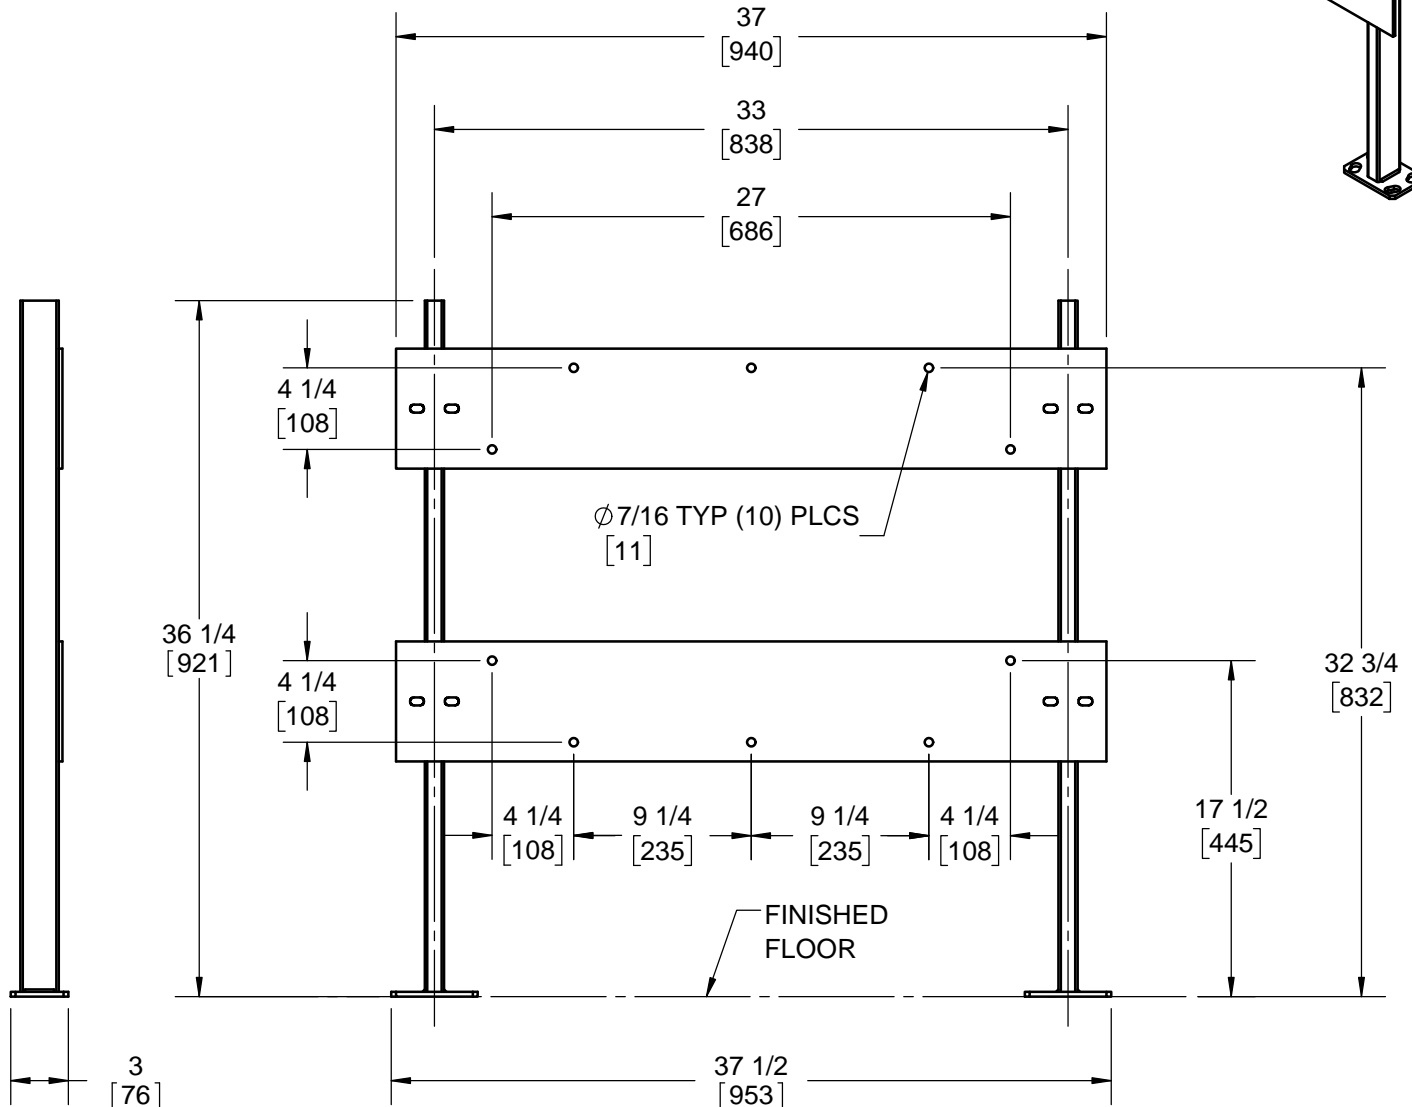

SPECIFICATION:

JOSAM 17560 SERIES FLOOR MOUNTED SINGLE LAVATORY CARRIER WITH BEARING PLATES, ADJUSTABLE SUPPORTING RODS, STRUCTURAL UPRIGHTS AND WELDED FEET.

LAVATORY CARRIER

FLOOR-MOUNT
BEARING PLATE

SERIES **17560-M1766**

NOTES:

1. HARDWARE SUPPLIED NOT SHOWN.
2. FOR SLOAN DSWD-81000 AND ELGR-81000.
3. RECOMMEND FEET TO BE SECURED TO FLOOR WITH 1/2" BOLTS AND ANCHORS BY OTHERS.

WARNING: Cancer and Reproductive Harm - www.P65Warnings.ca.gov

DATE OF LAST CHANGE: 8/08/18

DIMENSIONS ARE SUBJECT TO MANUFACTURERS TOLERANCES AND CHANGE WITHOUT NOTICE. WE CAN ASSUME NO RESPONSIBILITY FOR USE OF SUPERSEDED OR VOID DATA.

MICHIGAN CITY, INDIANA

NOTES