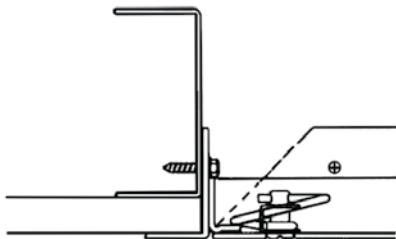

Drywall Installation Detail

Door Size* (Second Dim. Hinge Side)	Opening	Style MS	Style M	No. Cams	No. Hinges	Shipping
		Stainless	Steel			Wt.
		Model No.	Model No.			Lbs.
6" x 6"	6-1/4" x 6-1/4"	3202-1218-9	3202-008-9	1	1	3
8" x 8"	8-1/4" x 8-1/4"	3202-410-9	3202-010-9	1	1	5
8" x 12"	8-1/4" x 12-1/4"		3202-012-9	1	1	6
10" x 10"	10-1/4" x 10-1/4"	3202-412-9	3202-013-9	1	1	6
12" x 12"	12-1/4" x 12-1/4"	3202-414-9	3202-014-9	1	1	8
12" x 16"	12-1/4" x 16-1/4"	3202-1064-9	3202-016-9	1	2	10
12" x 18"	12-1/4" x 18-1/4"		3202-018-9	1	2	11
12" x 24"	12-1/4" x 24-1/4"	3202-1117-9	3202-019-9	2	2	13
14" x 14"	14-1/4" x 14-1/4"	3202-1032-9	3202-015-9	1	2	10
16" x 16"	16-1/4" x 16-1/4"	3202-420-9	3202-020-9	1	2	12
16" x 20"	16-1/4" x 20-1/4"	3202-1063-9	3202-022-9	1	2	14
18" x 18"	18-1/4" x 18-1/4"	3202-424-9	3202-024-9	1	2	13
18" x 24"	18-1/4" x 24-1/4"		3202-025-9	2	2	17
20" x 20"	20-1/4" x 20-1/4"	3202-1027-9	3202-027-9	2	2	16
20" x 24"	20-1/4" x 24-1/4"		3202-026-9	4 *	2	20
20" x 30"	20-1/4" x 30-1/4"	3202-1189-9	3202-028-9	5 *	3	24
22" x 22"	22-1/4" x 22-1/4"	3202-1077-9	3202-029-9	4 *	2	20
22" x 30"	22-1/4" x 30-1/4"		3202-031-9	4 *	3	24
22" x 36"	22-1/4" x 36-1/4"		3202-033-9	4 *	3	29
24" x 24"	24-1/4" x 24-1/4"	3202-430-9	3202-030-9	4 *	2	21
24" x 30"	24-1/4" x 30-1/4"	3202-1160-9	3202-032-9	5 *	3	26
24" x 36"	24-1/4" x 36-1/4"	3202-1116-9	3202-034-9	5 *	3	32
24" x 48"	24-1/4" x 48-1/4"	3202-1152-9	3202-035-9	5 *	5	41
30" X 30"	30-1/4" X 30-1/4"	3202-1038-9	3202-038-9	5 *	4	30
36" X 36"	36-1/4" X 36-1/4"	3202-1024-9	3202-046-9	5 *	5	42

*One cam latch centered at top and bottom of panel;
balance on side opposite hinges