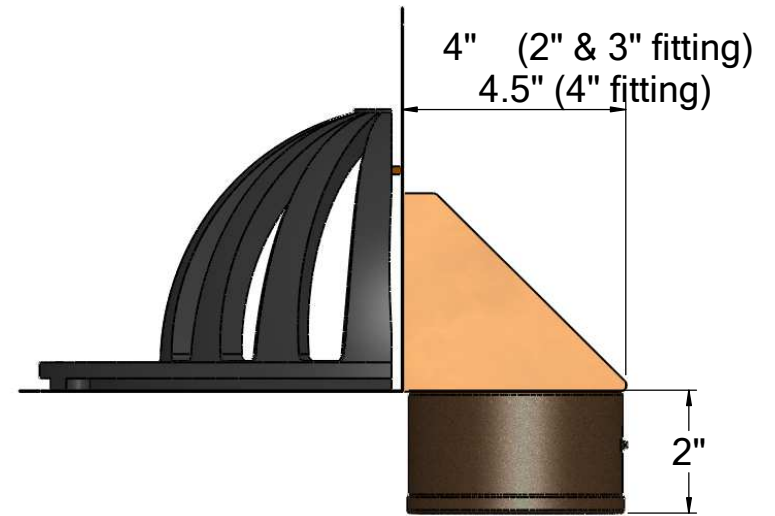

# INSIDE-WALL PARAPET DRAIN

AVAILABLE IN 2", 3" AND 4" OUTLET

16 oz copper flashing soldered to spout,  
attached to 2", 3", or 4" bronze no-hub fitting

drain and overflow combination also available

**THUNDERBIRD PRODUCTS**  
1148 North Marshall Ave.  
El Cajon, CA 92020  
Tel: (800) 658-2473  
Fax: (619) 448-9072