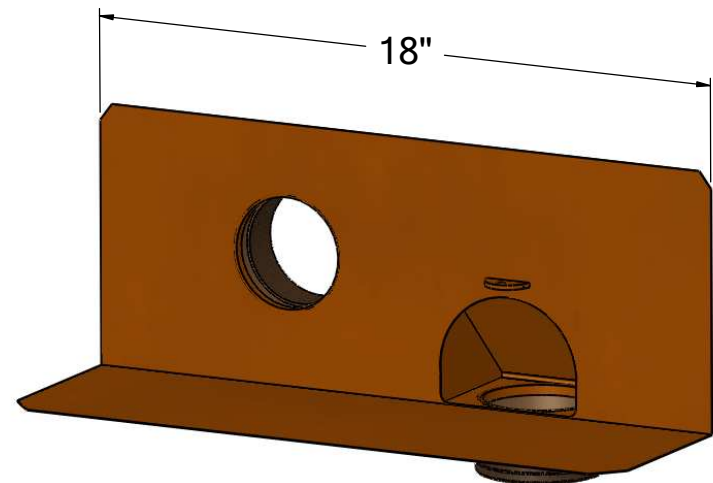

# INSIDE-WALL PARAPET DRAIN

AVAILABLE IN 2", 3" AND 4" OUTLET

16 oz copper flashing soldered to spout,  
attached to 2", 3", or 4" bronze no-hub fitting

drain and overflow combination also available

**THUNDERBIRD PRODUCTS**  
1148 North Marshall Ave.  
El Cajon, CA 92020  
Tel: (800) 658-2473  
Fax: (619) 448-9072