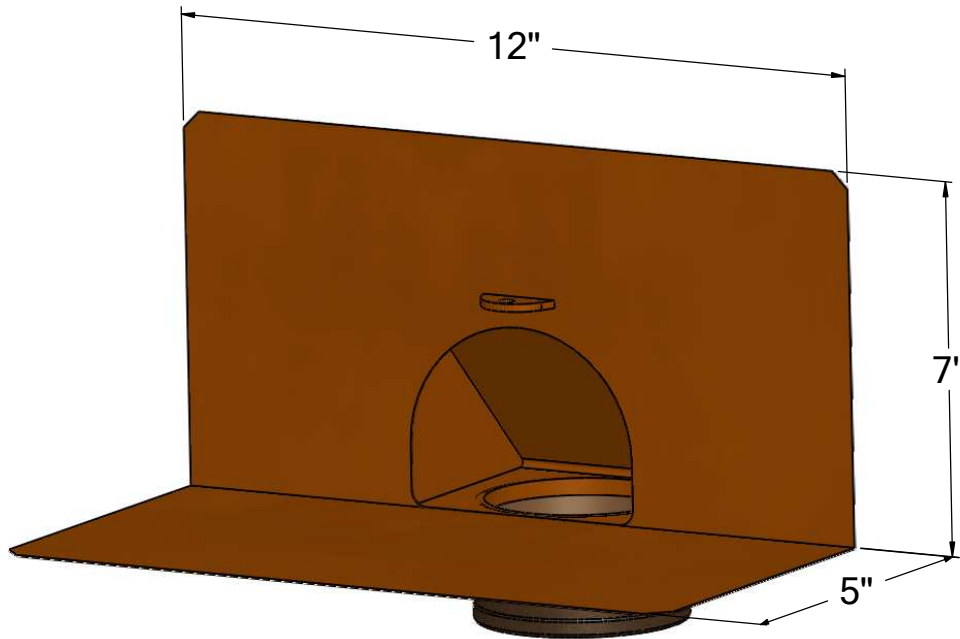

# INSIDE-WALL PARAPET DRAIN

AVAILABLE IN 2", 3" AND 4" OUTLET

16 oz copper flashing soldered to spout,  
attached to 2", 3", or 4" bronze no-hub fitting

drain and overflow combination also available

**THUNDERBIRD PRODUCTS**  
1148 North Marshall Ave.  
El Cajon, CA 92020  
Tel: (800) 658-2473  
Fax: (619) 448-9072