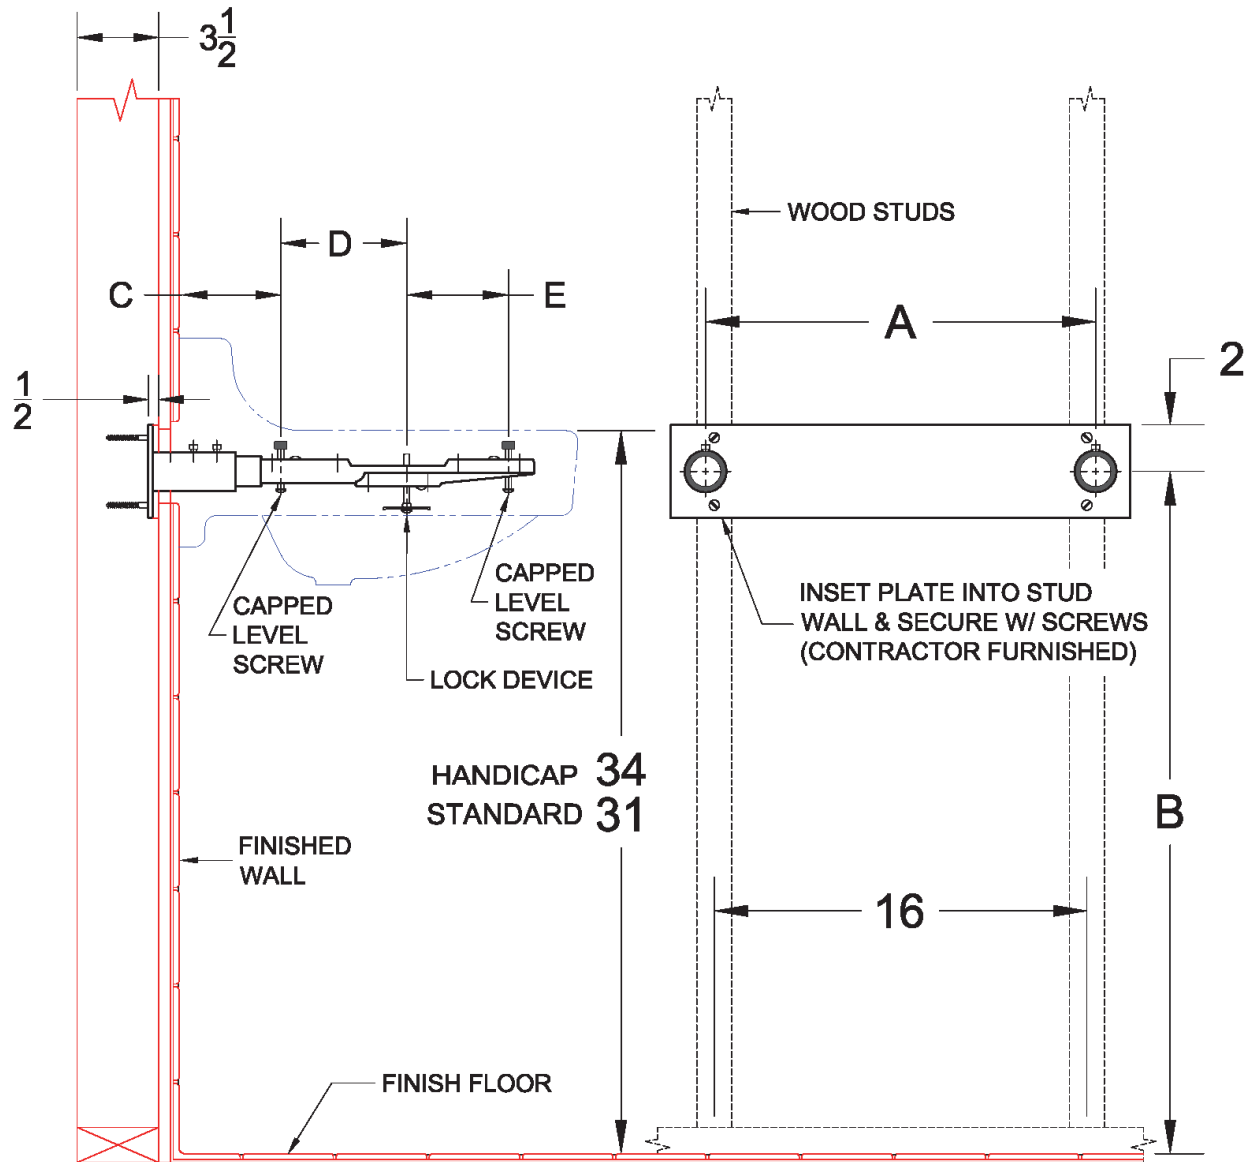

## 574 Wall Mounted Lavatory Support

Project		Engineer		Mechanical	
---------	--	----------	--	------------	--

Model	•
574	

Suffix Options		
Suffix	Description	•
-M4	Extended Arm Sleeve (Per Inch)	
-M23	2" Concealed Arm Escutcheons	
-M24	Wheelchair Lavatory installation	
-M25	Longer Rear Leveling Screws (High Back Lav)	

**Regularly Furnished:** Wall mounted lavatory support with cast iron concealed arms. Fixture must be specified on order.