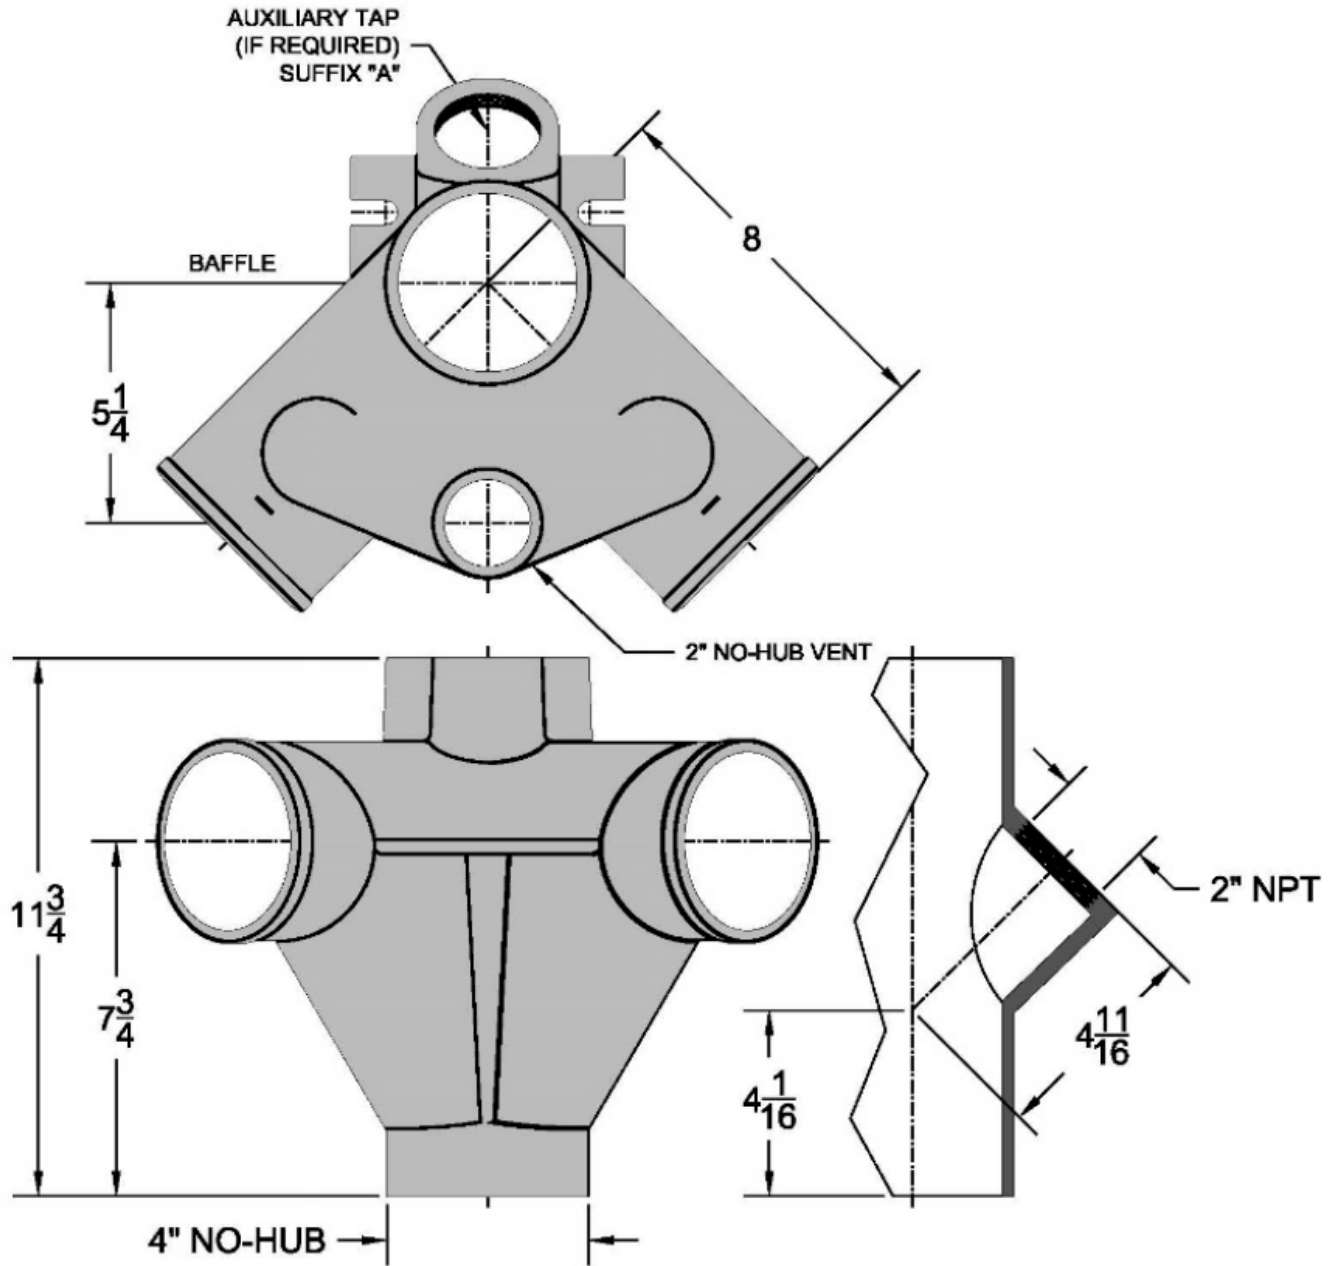

362 Penal Fixture Fitting
Regularly Furnished: Double, vertical 90 degree water closet fitting with 4" stack, 2" vent, & full baffle.

Project		Engineer		Mechanical	
---------	--	----------	--	------------	--

•	Model	Connection Type
	362-N4	No-Hub
	362-N4-A1	

Suffix Options		
Suffix	Description	•
-AV	Two 2" Vent Connections	
-CN43	No-Hub Coupling w/ 4" Cleanout & Adapter for Penal Fixtures	
-N43	No-Hub Coupling w/ Adapter for Penal Fixtures	
-PP	Adjustable Cast Iron Coupling	