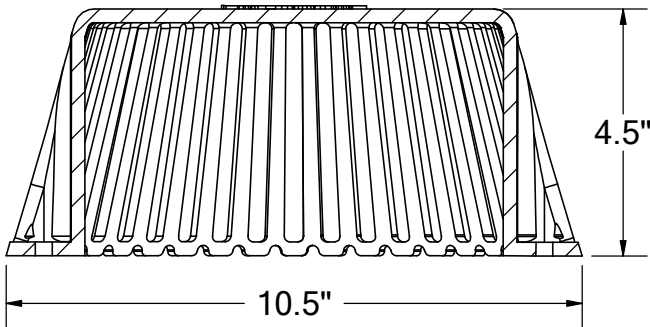

# CAST ALUMINUM DOME STRAINER

Durable, cast aluminum dome strainer. Fits all Thunderbird roof drains. Black powder coat finish.

PART #	
A-1-DOME-AL	cast aluminum dome