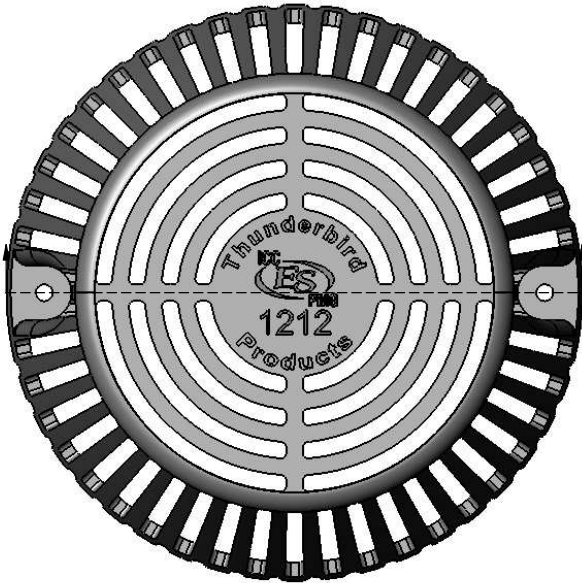

# CAST ALUMINUM DOME STRAINER

Durable, cast aluminum dome strainer. Fits all Thunderbird roof drains. Black powder coat finish.

PART #	
A-1-DOME-AL	cast aluminum dome