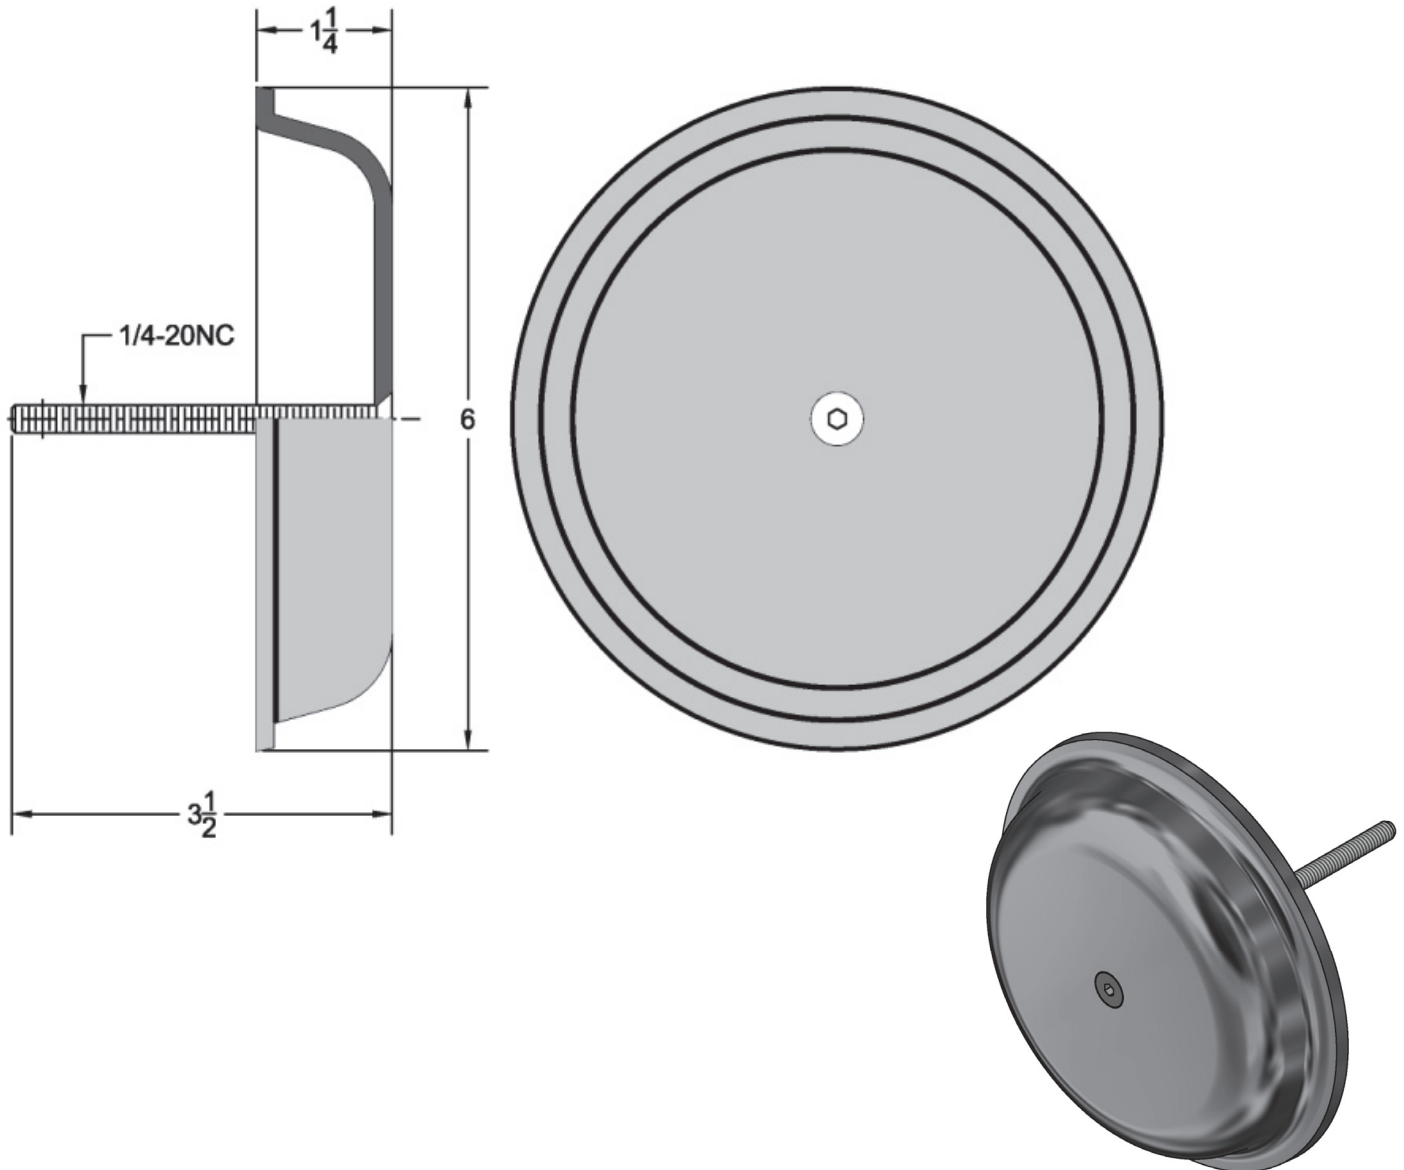

8305 Round Dished Wall Cleanout Access Cover

Regularly Furnished: Deep, round wall cleanout access cover with center screw. Cleanout ferrules & tees are optional.

Project		Engineer		Mechanical	
---------	--	----------	--	------------	--

8305	Size	-1 Satin Finish Nickel Bronze
•	6"	

Suffix Options (8304 & 8305)		
Suffix	Description	•
-VP	Vandal Proof Screws	
-39F	Galvanized Cleanout Ferrule	
-39T	Galvanized Cleanout Tee	
-75	Bronze Plug in Lieu of ABS	
-83	Special Marking	

Ferrule & Tee Options (8304 & 8305)		
Suffix	Description	•
-COF2	2" No-Hub Cleanout Ferrule with ABS Plug	
-COF3	3" No-Hub Cleanout Ferrule with ABS Plug	
-COF4	4" No-Hub Cleanout Ferrule with ABS Plug	
-COF5	5" No-Hub Cleanout Ferrule with ABS Plug	
-COF6	6" No-Hub Cleanout Ferrule with ABS Plug	
-COT2	2" No-Hub Cleanout Tee with ABS Plug	
-COT3	3" No-Hub Cleanout Tee with ABS Plug	
-COT4	4" No-Hub Cleanout Tee with ABS Plug	
-COT5	5" No-Hub Cleanout Tee with ABS Plug	
-COT6	6" No-Hub Cleanout Tee with ABS Plug	