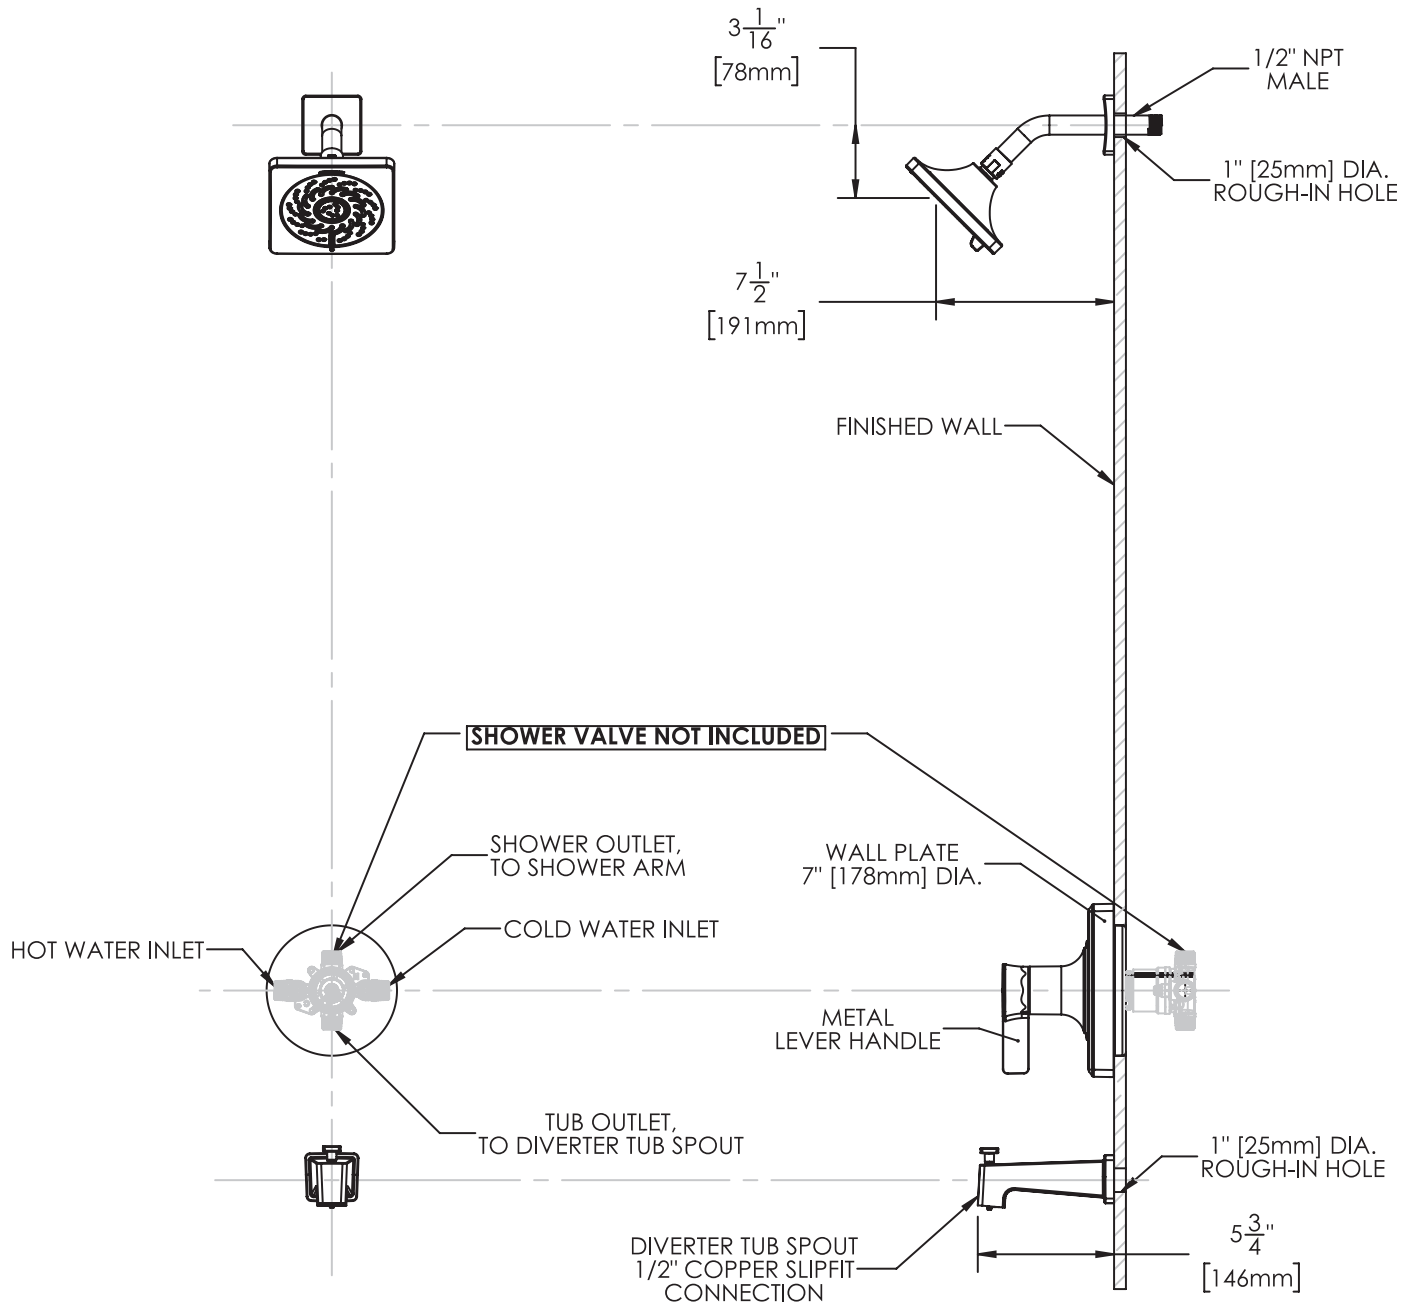

Kubos™ EasyInstall Universal Tub/Shower Combination

FEATURES:

- CPT-1300-UNI: Universal Shower Valve Trim
- S-5001-E175: Kubos Exhilaration 5 Function Shower Head
- S-2560: Shower Arm and Flange
- S-1569: Diverter Tub Spout

DELTA® MultiChoice®
R10000-UNBX
R10000-UNBXH F
R10000-UNWS
R10000-UN
R10000-UNWSHF

SYMMONS® Temptrol®
4000-BODY
4000-X-BODY
46-2-X-BODY

Information continues on next page

Kubos™ EasyInstall Universal Tub/Shower Combination

1. All dimensions are in inches (millimeters) unless otherwise specified and are subject to change without notice. 2. Unless otherwise specified all inlets and outlets are 1/2" female copper sweat and 1/2" male npt. 3. For ADA mounting locations consult ADAAG, ANSI A117.1 or state regulations.