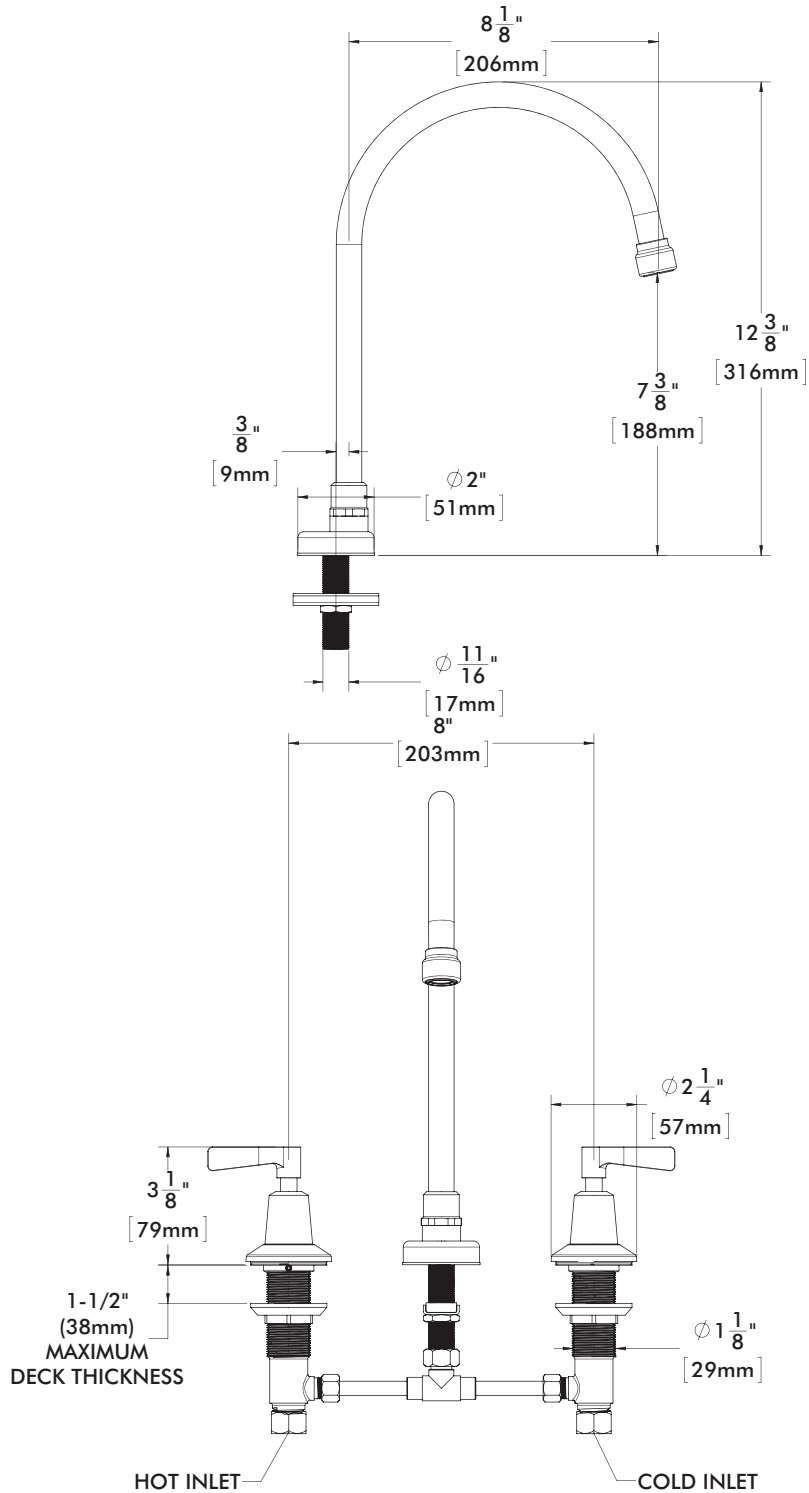

Commander® 8" Widespread Faucet

FEATURES:

- Brass construction with corrosion resistant polished chrome finish
- Gooseneck rigid/swivel spout
- Vandal-resistant lever handle with color-coded indexes
- 1/4 turn ceramic cartridges to ensure drip-free performance
- Vandal-resistant 0.5 GPM (1.89 L/min) flow control
- Accommodates installations up to 1-1/2" thick
- 8" fixed centers with rigid copper tee connection
- 1/2" -14 NPSM inlets (supply lines not included)
- Drain assembly not included

Information continues on next page

1. All dimensions are in inches (millimeters) unless otherwise specified and are subject to change without notice.

Commander® 8" Widespread Faucet

1. All dimensions are in inches (millimeters) unless otherwise specified and are subject to change without notice.