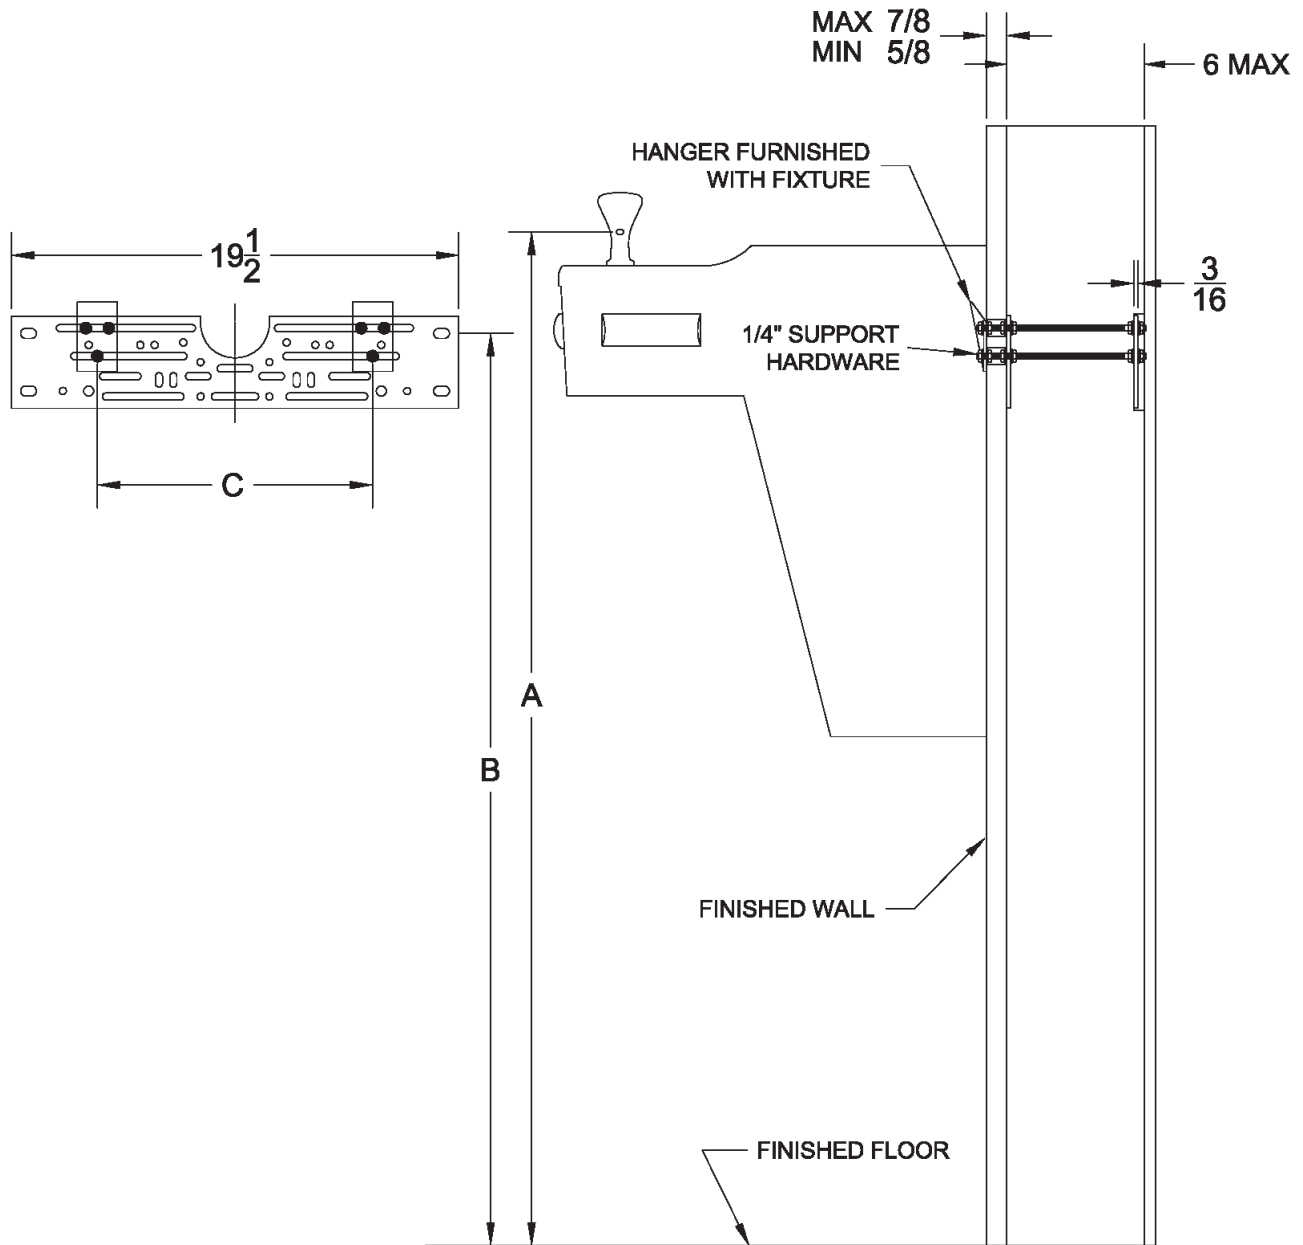

462 Wall Mounted Plate Support

Project		Engineer		Mechanical	
---------	--	----------	--	------------	--

Model	•
462	

Regularly Furnished: Universal plate type fixture support plates with hardware.

Suffix Options		
Suffix	Description	•
-M3	Vandal Proof Finish Hardware	
-AM11	Lower Bearing Plate	