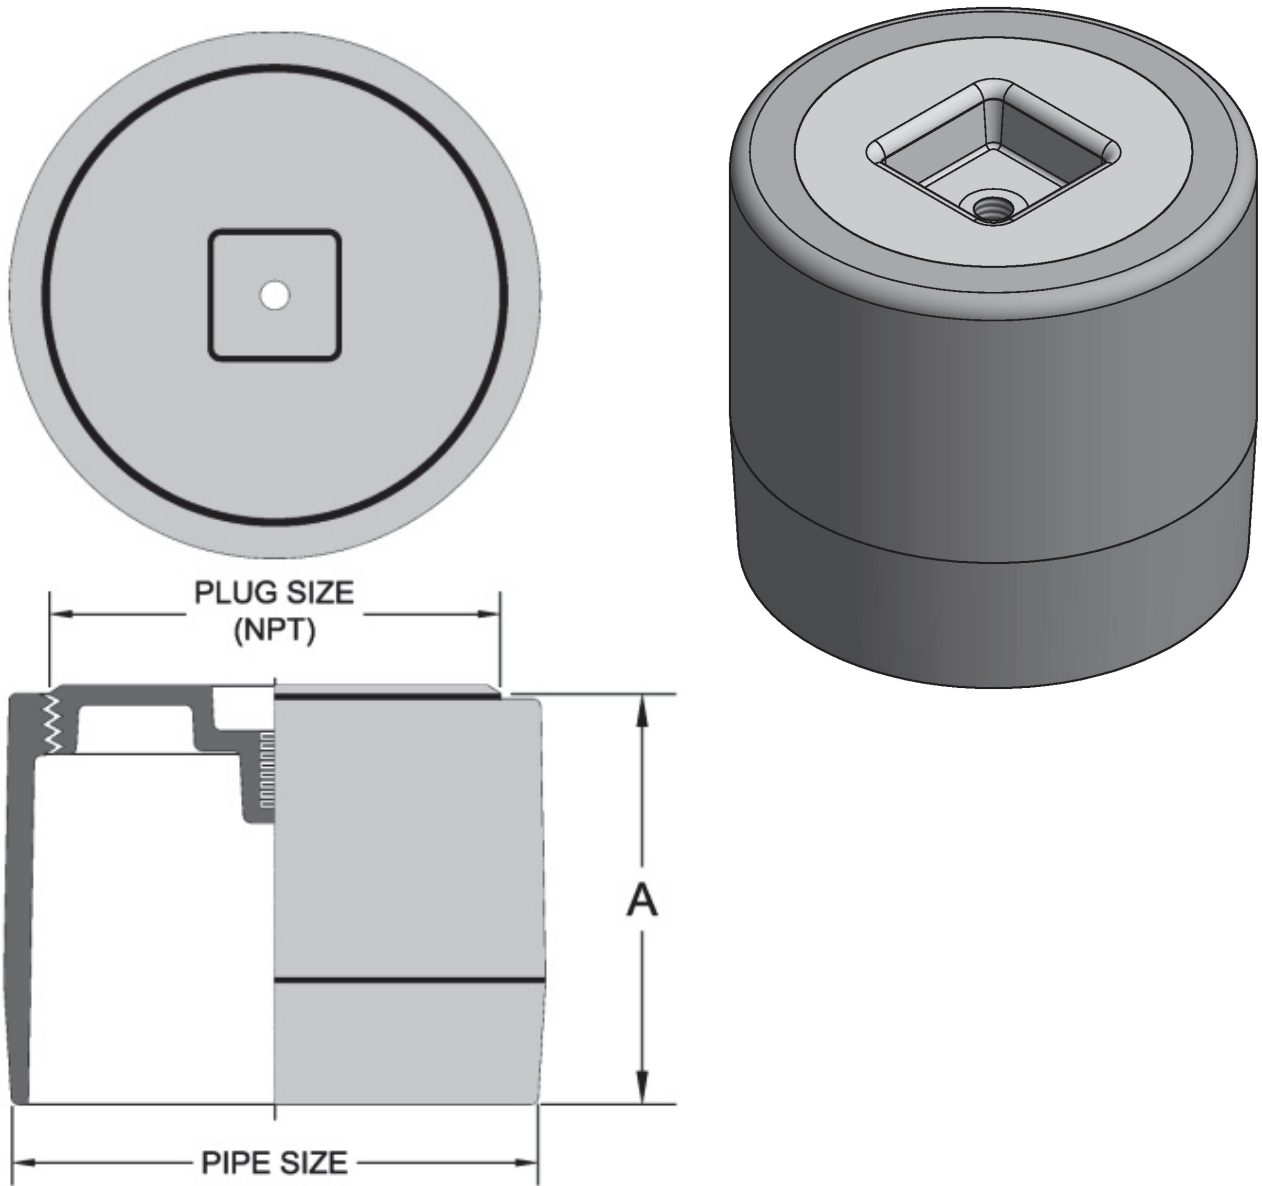

## 8550 Cleanout Ferrule & Plug

**Regularly Furnished:** Cast iron cleanout ferrule with countersunk ABS plug.

Project	Engineer	Mechanical
---------	----------	------------

Pipe Size	Plug Size	A	•
2"	1-1/2"	2-3/4	
3"	2-1/2"	3	
4"	3-1/2"	3-1/4	
5"	4"	4-3/8	
6"	5"	4-1/2	
8"	6"	4-5/8	
10"	6"	4-1/2	
12"	6"	5-1/4	

Outlet Variations		
Type	Designation	•
No-Hub	2NH,3NH,4NH,6NH,8NH,10NH,12NH	

Suffix Options		
Suffix	Description	•
-RHP	Raised Head Plug	
-39	Galvanized Cast Iron	
-75	Bronze Plug in lieu of ABS	