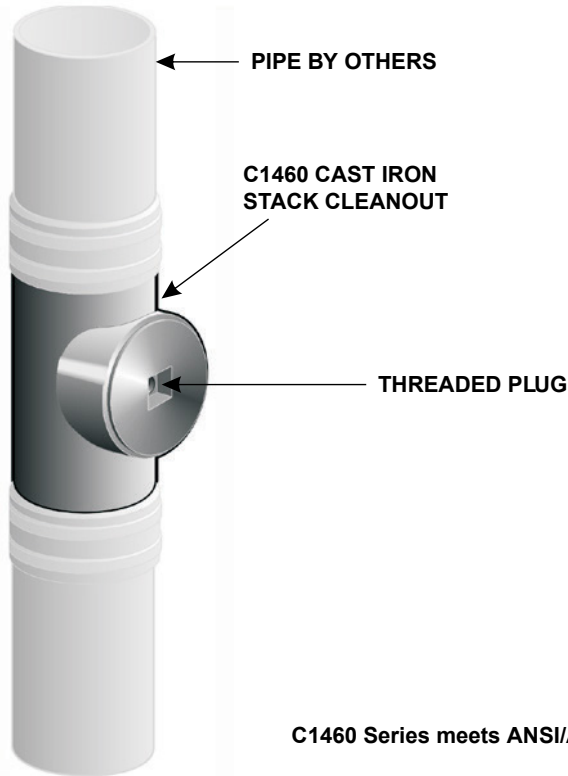

Location: _____

C1460

**CAST IRON STACK CLEANOUT
WITH PLUG**

Specification: MIFAB Series C1460 (select model number) lacquered cast iron cleanout with large access area and tapered thread plug.

Function: Typically used within the drainage vertical pipe where a cleanout is required. Cleanout body is secured to pipe with no hub couplings from others. Recessed head has square sized slot to receive tool for plug removal.

C1460 Series meets ANSI/ASME floor drain standard A112.6.3-2001

MODEL NUMBER	PIPE SIZE
C1462	2" (51)
C1463	3" (76)
C1464	4" (102)
C1466	6" (152)
C1468	8" (203)

Suffix	Description
-6	Security screw (H-1086A)
-ARRA	American Iron and Steel Act Compliant
-BA	Buy American Act compliant product
-PA	Pennsylvania Steel Act compliant product