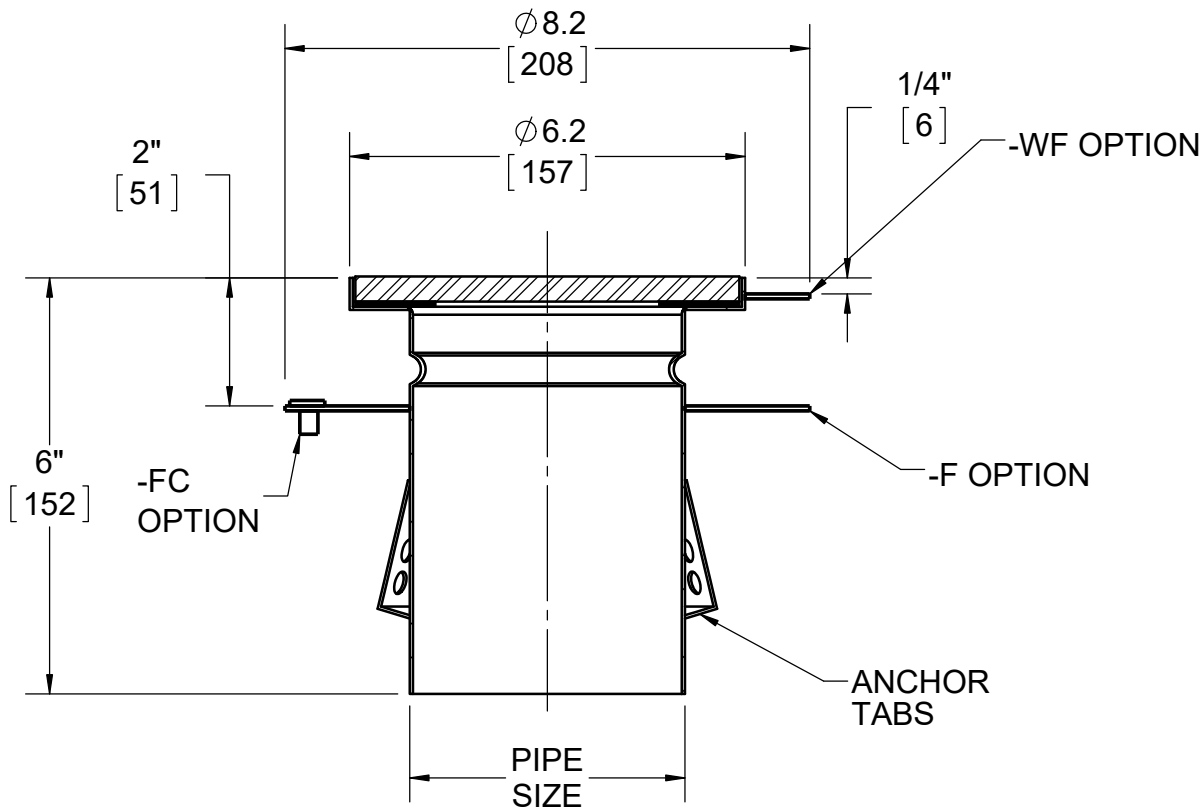

SPECIFICATION:

JOSAM SERIES 42300 FABRICATED STAINLESS STEEL (TYPE 304),
6" ROUND TOP, NO-HUB BOTTOM OUTLET, AND SMOOTH
SECURED COVER WITH GASKET.

**SS CLEANOUT
ROUND TOP**

SERIES

42300

OPTIONS:

-DP	DIAMOND PLATE COVER
-IP	INTERNAL PLUG, GASKETED
-BW	BUTT-WELD OUTLET
-PFO	PUSH-FIT OUTLET SIZE
-316	316L STAINLESS STEEL MATERIAL
-WF	WIDE FLANGE
-F	ANCHOR FLANGE ONLY
-FC	ANCHOR FLANGE AND CLAMP

MODEL	PIPE SIZE
42302	2"
42303	3"
42304	4"

DATE OF LAST CHANGE: 10/19/17

DIMENSIONS ARE SUBJECT TO MANUFACTURERS
TOLERANCES AND CHANGE WITHOUT NOTICE.
WE CAN ASSUME NO RESPONSIBILITY FOR
USE OF SUPERSEDED OR VOID DATA.