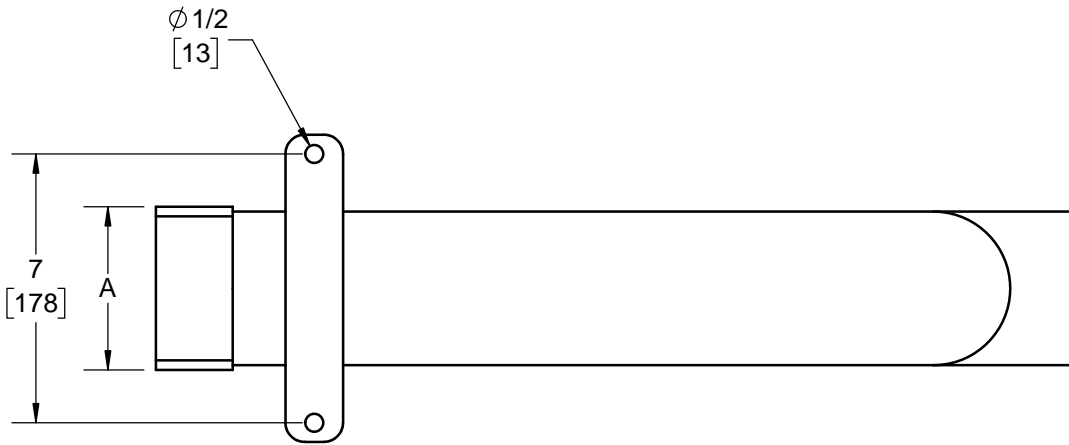

SPECIFICATION:

DOWNSPOUT BOOT

JOSAM SERIES 25030 DOWNSPOUT BOOT MADE OF 1/8" GALVANIZED STEEL.

SERIES

25030

PART NUMBER	DIM "A"	DIM "B"
25033	4-3/8	3-1/4
25034	5-1/4	4-1/8
25035	5-1/2	3-3/8

WARNING: Cancer and Reproductive Harm - www.P65Warnings.ca.gov

DATE OF LAST CHANGE: 6/29/18

DIMENSIONS ARE SUBJECT TO MANUFACTURERS TOLERANCES AND CHANGE WITHOUT NOTICE. WE CAN ASSUME NO RESPONSIBILITY FOR USE OF SUPERSEDED OR VOID DATA.

JOSAM
MICHIGAN CITY, INDIANA