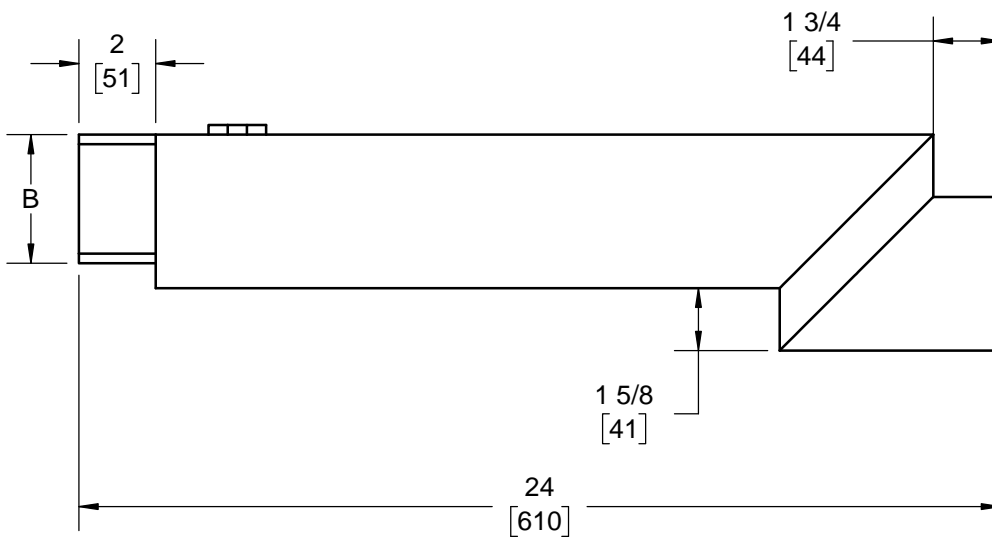

SPECIFICATION:

DOWNSPOUT BOOT

JOSAM SERIES 25030 DOWNSPOUT BOOT MADE OF 1/8" GALVANIZED STEEL.

SERIES

25030

PART NUMBER	DIM "A"	DIM "B"
25033	4-3/8	3-1/4
25034	5-1/4	4-1/8
25035	5-1/2	3-3/8

WARNING: Cancer and Reproductive Harm - www.P65Warnings.ca.gov

DATE OF LAST CHANGE: 6/29/18

DIMENSIONS ARE SUBJECT TO MANUFACTURERS TOLERANCES AND CHANGE WITHOUT NOTICE. WE CAN ASSUME NO RESPONSIBILITY FOR USE OF SUPERSEDED OR VOID DATA.

JOSAM
MICHIGAN CITY, INDIANA