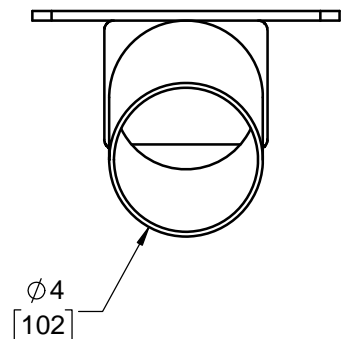

SPECIFICATION:

DOWNSPOUT BOOT

JOSAM SERIES 25030 DOWNSPOUT BOOT MADE OF 1/8" GALVANIZED STEEL.

SERIES

25030

PART NUMBER	DIM "A"	DIM "B"
25033	4-3/8	3-1/4
25034	5-1/4	4-1/8
25035	5-1/2	3-3/8

WARNING: Cancer and Reproductive Harm - www.P65Warnings.ca.gov

DATE OF LAST CHANGE: 6/29/18

DIMENSIONS ARE SUBJECT TO MANUFACTURERS TOLERANCES AND CHANGE WITHOUT NOTICE. WE CAN ASSUME NO RESPONSIBILITY FOR USE OF SUPERSEDED OR VOID DATA.

JOSAM
MICHIGAN CITY, INDIANA