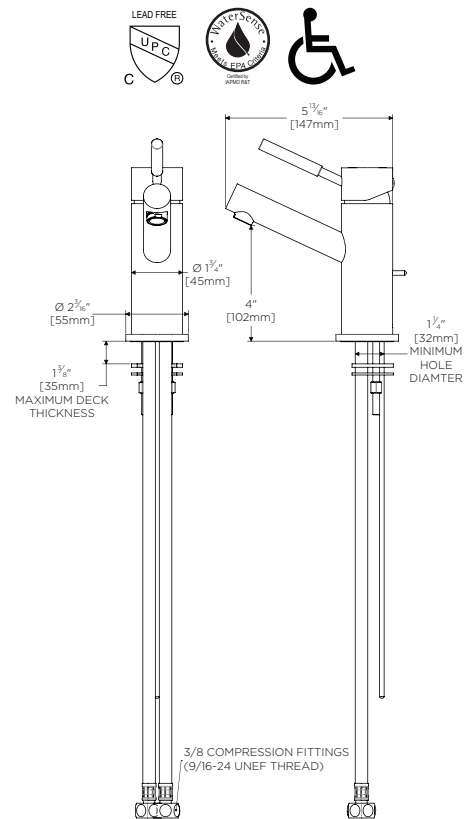

Neo™ Single Lever Faucet

FEATURES:

- 1.2 GPM (4.5 L/min) flow rate
- Brass construction
- Lever handle
- Ceramic cartridge
- Stainless steel inlet supply lines included, with 3/8" compression fittings
- Pop-up drain with lift rod
- Corrosion resistant finishes
- Coordinates with Neo Collection

STOCK FINISHES:

SPECIALTY FINISHES:

STANDARDS:

- ASME A112.18.1/CSA B125.1 certified
- NSF/ANSI 61 certified
- NSF 372 certified
- WaterSense certified
- ADA compliant

WARRANTY:

Visit www.speakman.com for full product warranty information

- Limited Lifetime Warranty (consumer)
- 5 Year Limited Warranty (commercial)

1. All dimensions are in inches (millimeters) unless otherwise specified and are subject to change without notice.

Architect/Engineer Approval Space:

P: 800-537-2107
F: 800-977-2747
W: WWW.SPEAKMAN.COM
R: 04-AUGUST 2021