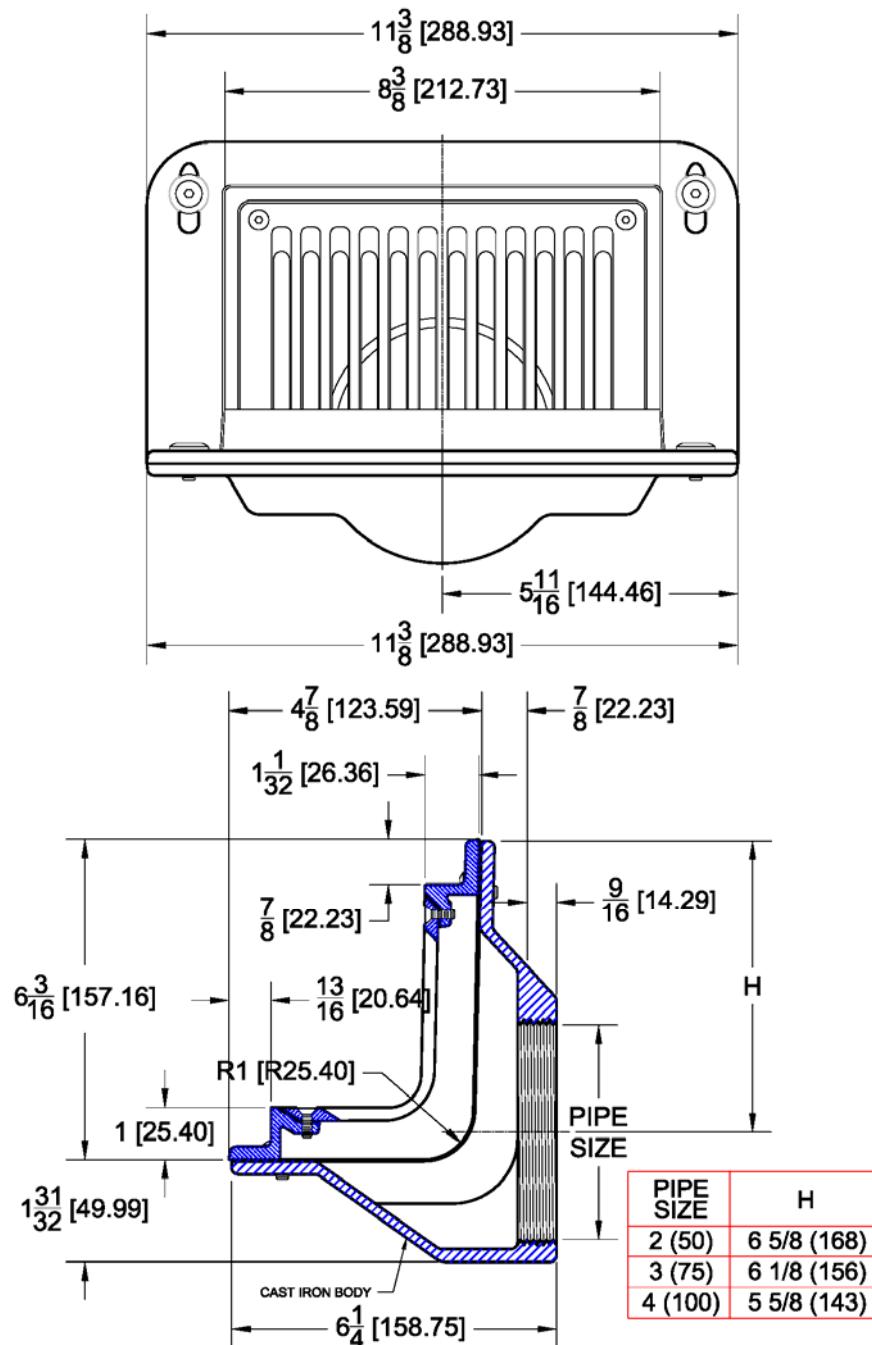

1790 Angle Shower Drain with Fixed Top – Slotted Grate

Regularly Furnished: Painted cast iron angle shower drain with clamp device, secured slotted grate and female threaded side outlet. ASME Load Rating (L.D.) Light Duty (Under 2,000 Lbs.)

Top Material		
✓	Suffix	Description
	-1	Satin Finish Nickel Bronze

Outlet Variations		
✓	Type	Designation
	-IPS	2IPS, 3IPS, 4IPS

Options		
✓	Suffix	Description
	-ARC	Acid Resistant Coating (C.I. Parts)
	-VP	Vandal Proof Secured Grate
	-39	Galvanized Iron Parts