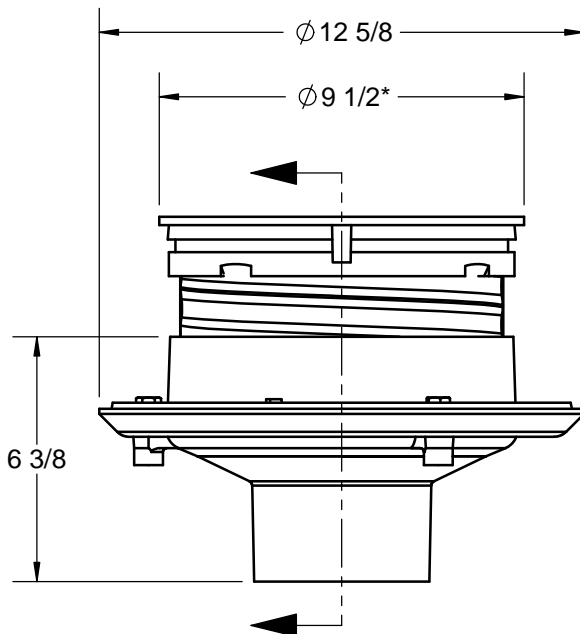

**SPECIFICATION:**

JOSAM 58460A-AE SERIES COATED CAST IRON LEVELEZE® FLOOR CLEANOUT, ADJUSTABLE COLLAR WITH ROLLED THREAD AND INTERNAL BRONZE COUNTERSUNK PLUG, INSIDE CAULK OUTLET CONNECTION, SATIN NIKALOY RIM AND SCORIATED ROUND NIKALOY COVER.

**CLEANOUT**  
WITH LEVELEZE®  
ADJUSTABLE EXTENSION

SERIES **58460A-AE**

FORMERLY 58370A SERIES

PIPE SIZE	D
2"	3
3"	4
4"	5

\*THIS DIM 9" SQ. ON (-6) SQUARE TOP

X	-AE	ADJUSTABLE EXTENSION
	-1	SATIN FINISH NIKALOY TOP
	-2	SATIN FINISH BRONZE TOP
	-6	SQUARE TOP, CAST IRON
	-6-1	SQUARE TOP, NIKALOY
	-6-2	SQUARE TOP, BRONZE
	-12	TOP RECESSED FOR TILE
	-14	CARPET CLEANOUT MARKER
	-VP	SECURED COVER, VANDAL-PROOF SCREWS
	-20	RAISED HEAD BRONZE PLUG
	-31	GALVANIZED CAST IRON PARTS