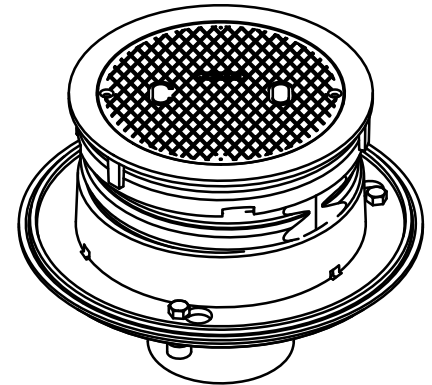

**SPECIFICATION:**

JOSAM 58460A-AE SERIES COATED CAST IRON LEVELEZE® FLOOR CLEANOUT, ADJUSTABLE COLLAR WITH ROLLED THREAD AND INTERNAL BRONZE COUNTERSUNK PLUG, INSIDE CAULK OUTLET CONNECTION, SATIN NIKALOY RIM AND SCORIATED ROUND NIKALOY COVER.

**CLEANOUT**  
WITH LEVELEZE®  
ADJUSTABLE EXTENSION

SERIES **58460A-AE**

FORMERLY 58370A SERIES

PIPE SIZE	D
2"	3
3"	4
4"	5

\*THIS DIM 9" SQ. ON (-6) SQUARE TOP

X	-AE	ADJUSTABLE EXTENSION
	-1	SATIN FINISH NIKALOY TOP
	-2	SATIN FINISH BRONZE TOP
	-6	SQUARE TOP, CAST IRON
	-6-1	SQUARE TOP, NIKALOY
	-6-2	SQUARE TOP, BRONZE
	-12	TOP RECESSED FOR TILE
	-14	CARPET CLEANOUT MARKER
	-VP	SECURED COVER, VANDAL-PROOF SCREWS
	-20	RAISED HEAD BRONZE PLUG
	-31	GALVANIZED CAST IRON PARTS