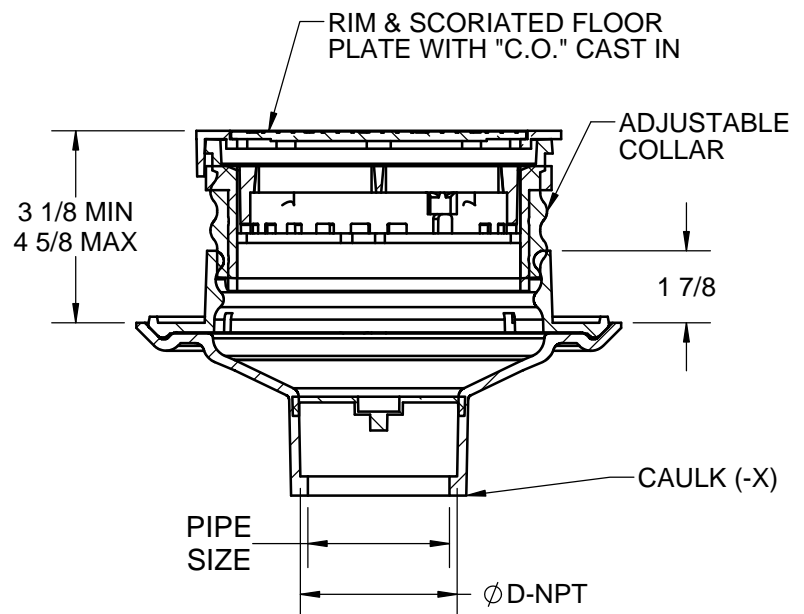

**SPECIFICATION:**

JOSAM 58460A-AE SERIES COATED CAST IRON LEVELEZE® FLOOR CLEANOUT, ADJUSTABLE COLLAR WITH ROLLED THREAD AND INTERNAL BRONZE COUNTERSUNK PLUG, INSIDE CAULK OUTLET CONNECTION, SATIN NIKALOY RIM AND SCORIATED ROUND NIKALOY COVER.

**CLEANOUT**  
WITH LEVELEZE®  
ADJUSTABLE EXTENSION

SERIES **58460A-AE**

FORMERLY 58370A SERIES

PIPE SIZE	D
2"	3
3"	4
4"	5

\*THIS DIM 9" SQ. ON (-6) SQUARE TOP

X	-AE	ADJUSTABLE EXTENSION
	-1	SATIN FINISH NIKALOY TOP
	-2	SATIN FINISH BRONZE TOP
	-6	SQUARE TOP, CAST IRON
	-6-1	SQUARE TOP, NIKALOY
	-6-2	SQUARE TOP, BRONZE
	-12	TOP RECESSED FOR TILE
	-14	CARPET CLEANOUT MARKER
	-VP	SECURED COVER, VANDAL-PROOF SCREWS
	-20	RAISED HEAD BRONZE PLUG
	-31	GALVANIZED CAST IRON PARTS

DATE OF LAST CHANGE: 5/24/18

DIMENSIONS ARE SUBJECT TO MANUFACTURERS TOLERANCES AND CHANGE WITHOUT NOTICE. WE CAN ASSUME NO RESPONSIBILITY FOR USE OF SUPERSEDED OR VOID DATA.

**JOSAM**  
MICHIGAN CITY, INDIANA