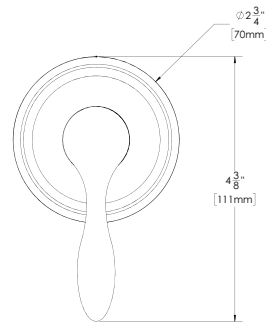

Transfer Valve Trim

FEATURES:

- Transfers between 2 functions
- 120° handle rotation
- Metal lever handle
- Plastic trim plate
- Includes mounting plate and hardware

VALVE OPTION:

- CPV-TV

STOCK FINISH:

PC BN

STANDARDS:

- ASME A112.18.1/CSA B125.1 certified

WARRANTY:

Visit www.speakman.com for full product warranty information

- 5 Year Limited Warranty (commercial)
- Limited Lifetime Warranty (residential)

All dimensions are in inches (millimeters) unless otherwise specified and are subject to change without notice.

Architect/Engineer Approval Space:

P: 800-537-2107
F: 800-977-2747
W: WWW.SPEAKMAN.COM
R: 02-SEPTEMBER 2020