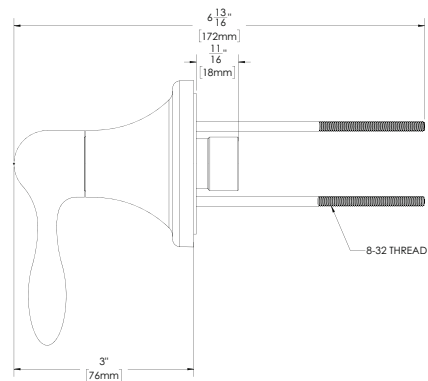

Transfer Valve Trim

FEATURES:

- Transfers between 2 functions
- 120° handle rotation
- Metal lever handle
- Plastic trim plate
- Includes mounting plate and hardware

VALVE OPTION:

- CPV-TV

STOCK FINISH:

PC BN

STANDARDS:

- ASME A112.18.1/CSA B125.1 certified

WARRANTY:

Visit www.speakman.com for full product warranty information

- 5 Year Limited Warranty (commercial)
- Limited Lifetime Warranty (residential)

All dimensions are in inches (millimeters) unless otherwise specified and are subject to change without notice.