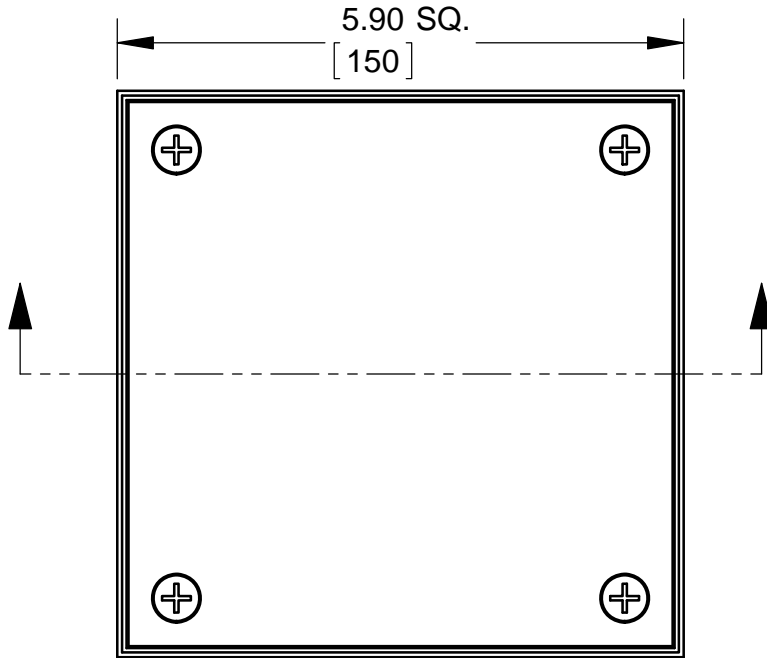

SPECIFICATION:

JOSAM SERIES 41300 FABRICATED STAINLESS STEEL (TYPE 304),
6" SQUARE TOP, NO-HUB BOTTOM OUTLET, AND SMOOTH
SECURED COVER WITH GASKET.

**SS CLEANOUT
SQUARE TOP**

SERIES **41300**

OPTIONS:

| | |
|------|-------------------------|
| -DP | DIAMOND PLATE COVER |
| -IP | INTERNAL PLUG, GASKETED |
| -BW | BUTT-WELD OUTLET |
| -PFO | PUSH-FIT OUTLET SIZE |

| | MODEL | PIPE SIZE |
|--|-------|-----------|
| | 41302 | 2" |
| | 41303 | 3" |
| | 41304 | 4" |

DATE OF LAST CHANGE: 8/26/16

DIMENSIONS ARE SUBJECT TO MANUFACTURERS
TOLERANCES AND CHANGE WITHOUT NOTICE.
WE CAN ASSUME NO RESPONSIBILITY FOR
USE OF SUPERSEDED OR VOID DATA.