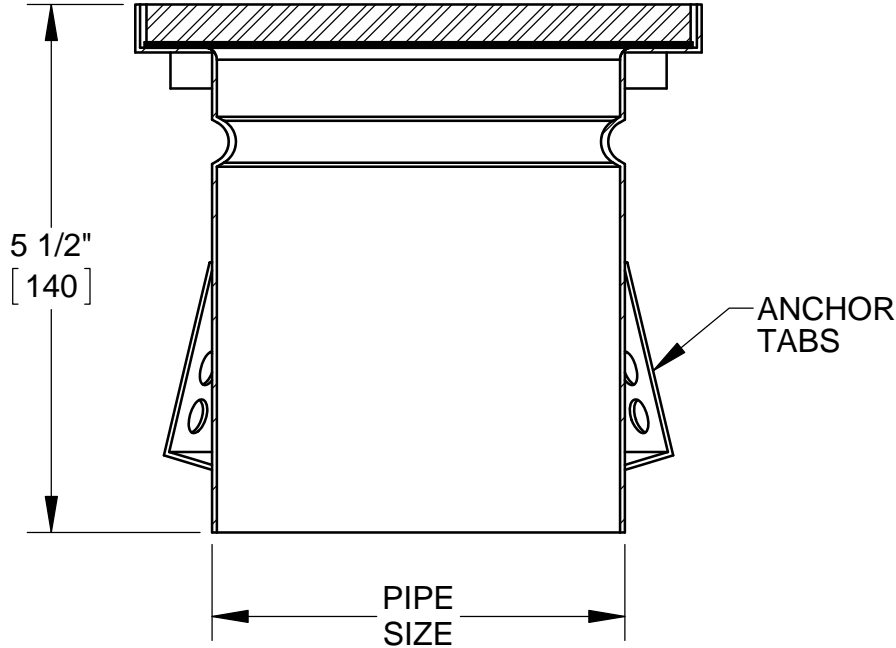

SPECIFICATION:

JOSAM SERIES 41300 FABRICATED STAINLESS STEEL (TYPE 304),
6" SQUARE TOP, NO-HUB BOTTOM OUTLET, AND SMOOTH
SECURED COVER WITH GASKET.

**SS CLEANOUT
SQUARE TOP**

SERIES **41300**

OPTIONS:

| | |
|------|-------------------------|
| -DP | DIAMOND PLATE COVER |
| -IP | INTERNAL PLUG, GASKETED |
| -BW | BUTT-WELD OUTLET |
| -PFO | PUSH-FIT OUTLET SIZE |

| | MODEL | PIPE SIZE |
|--|-------|-----------|
| | 41302 | 2" |
| | 41303 | 3" |
| | 41304 | 4" |

DATE OF LAST CHANGE: 8/26/16

DIMENSIONS ARE SUBJECT TO MANUFACTURERS
TOLERANCES AND CHANGE WITHOUT NOTICE.
WE CAN ASSUME NO RESPONSIBILITY FOR
USE OF SUPERSEDED OR VOID DATA.