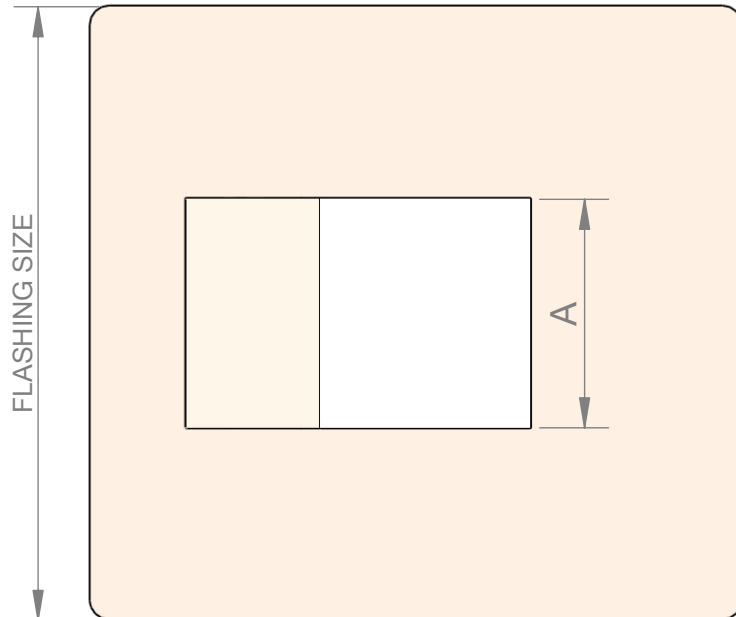

ROOFTOP DRYER VENT

MATERIAL	16 oz. copper
----------	---------------

PART #	VENT SIZE	FLASHING SIZE	A	B	C	FREE AREA
RTDV-4	4"	17" x 15"	5.5"	2.5"	3.7"	19 in ²
RTDV-6	6"	17.8" x 17.8"	8.5"	3.8"	5.7"	46 in ²
RTDV-8	8"	20" x 20"	9.6"	4.5"	6.8"	61 in ²
RTDV-10	10"	21" x 21"	11.5"	5.2"	7.8"	85 in ²
RTDV-12	12"	22" x 22"	13.5"	5.8"	8.8"	112 in ²