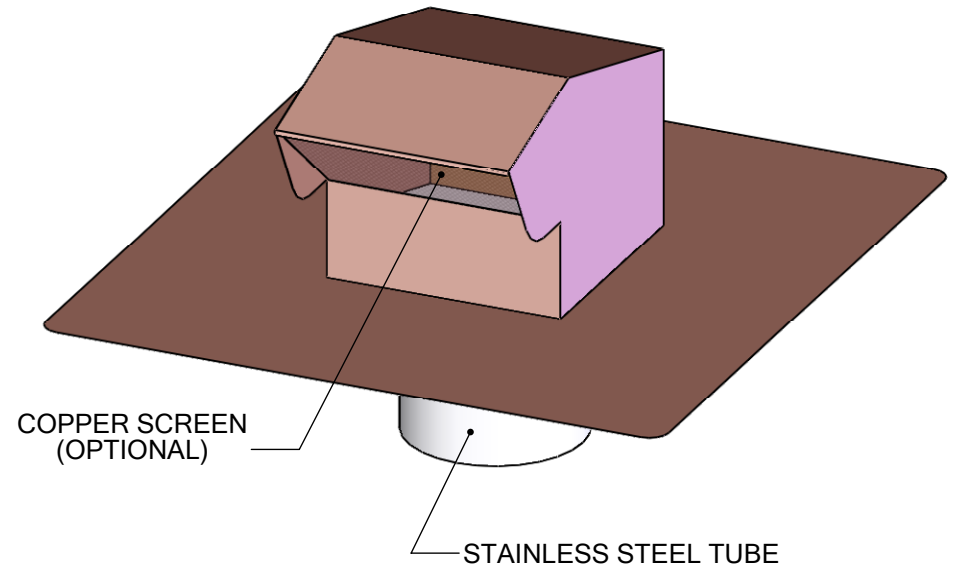

ROOFTOP DRYER VENT

MATERIAL	16 oz. copper
----------	---------------

PART #	VENT SIZE	FLASHING SIZE	A	B	C	FREE AREA
RTDV-4	4"	17" x 15"	5.5"	2.5"	3.7"	19 in ²
RTDV-6	6"	17.8" x 17.8"	8.5"	3.8"	5.7"	46 in ²
RTDV-8	8"	20" x 20"	9.6"	4.5"	6.8"	61 in ²
RTDV-10	10"	21" x 21"	11.5"	5.2"	7.8"	85 in ²
RTDV-12	12"	22" x 22"	13.5"	5.8"	8.8"	112 in ²