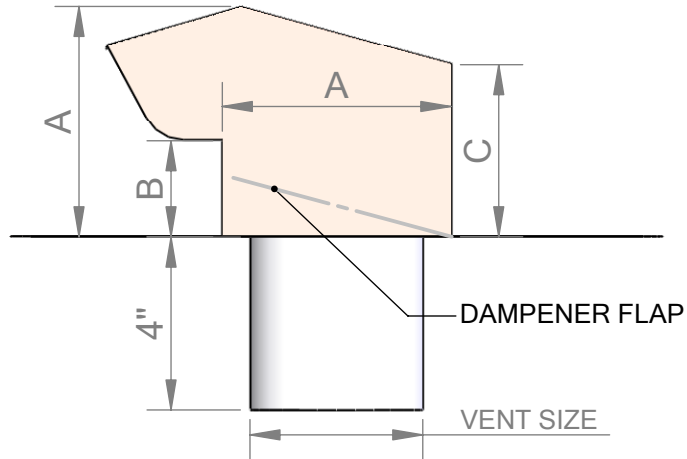

ROOFTOP DRYER VENT

MATERIAL	16 oz. copper
----------	---------------

PART #	VENT SIZE	FLASHING SIZE	A	B	C	FREE AREA
RTDV-4	4"	17" x 15"	5.5"	2.5"	3.7"	19 in ²
RTDV-6	6"	17.8" x 17.8"	8.5"	3.8"	5.7"	46 in ²
RTDV-8	8"	20" x 20"	9.6"	4.5"	6.8"	61 in ²
RTDV-10	10"	21" x 21"	11.5"	5.2"	7.8"	85 in ²
RTDV-12	12"	22" x 22"	13.5"	5.8"	8.8"	112 in ²