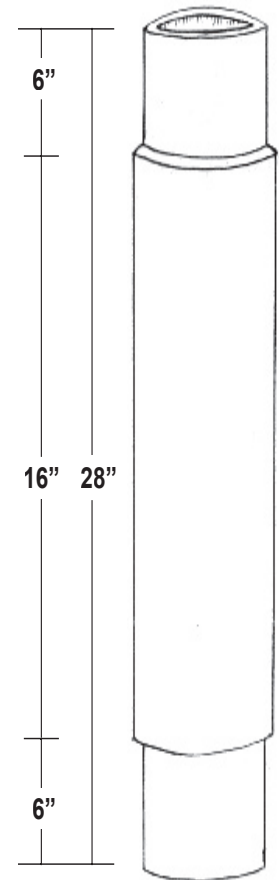

TUBOS inc.

www.Tubos.biz
P.O. Box 4663 • Clearwater, FL 33758
Fax: 727-213-6391

*Please keep with tapered package.

A user friendly vent pipe extension to be installed at any location where the plumbing vent pipe height above the existing level of the finished roof system surface does not or will not comply with applicable building code requirements.

Tubos (patent pending) is the fastest, cheapest, & strongest method for extending your roof pipes.

No special tools are required to size & install Tubos securely into openings of existing vent pipes. Standard hand tools (tape measure, manual or portable battery powered saw, caulk gun) are all that are needed.

Tubos fits in 2", 3" & 4" diameter pipes & works in Cast Iron or PVC.

After one end of the Tubos is cut & installed, the opposite end can be retained for future installation at another pipe with the same diameter.

Will work on your deepest tapered or foam roofs.

Contact your local distributor of choice to purchase Tubos.