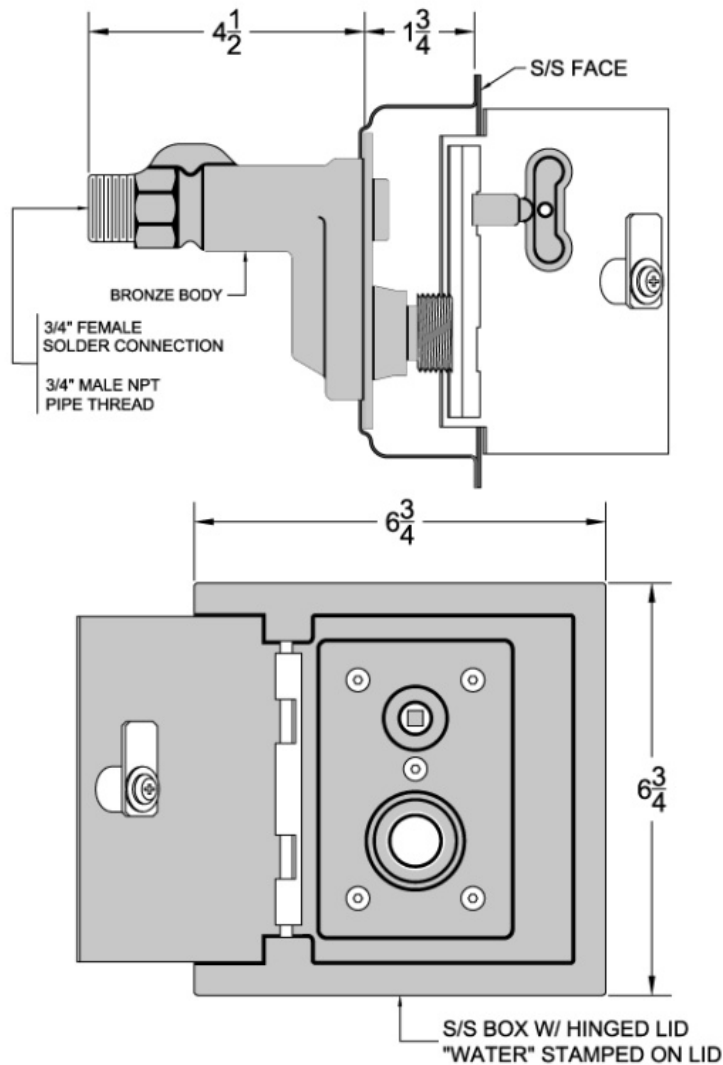

8708 Encased, Mild Temperature Wall Hydrant

Regularly Furnished: Mild Temperature wall hydrant with 3/4" inlet connections, compression closure valve, bronze casing, 3/4" hose connection, & anti-siphon backflow preventer

Options		
✓	Suffix	Description
	-87	Wall Clamp
	-90	1 " Hose Connection
	-92	Key Operated Cylinder Lock

Options		
✓	Suffix	Description
	-128	Statuary Finish
	-258	3/4 Solder Inlet Elbow