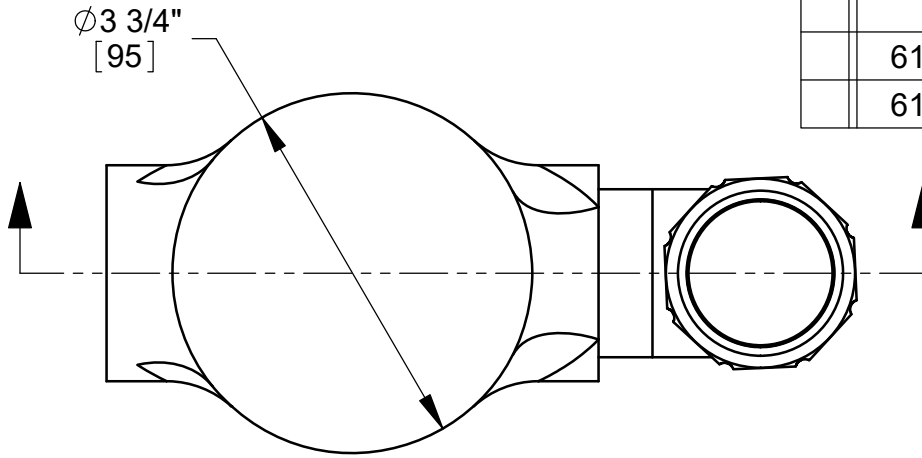

SPECIFICATION:

JOSAM 61000 SERIES NIKALOY SOLIDS INTERCEPTOR, BOTTOM ACCESS FIXTURE TRAP TYPE, SLIP JOINT INLET AND THREADED OUTLET CONNECTIONS, GASKETED COVER AND REMOVABLE PERFORATED STAINLESS STEEL BASKET.

SOLIDS INTERCEPTOR

**BOTTOM ACCESS
FIXTURE TRAP**

SERIES

61000

	MODEL	INLET	OUTLET NPT
	61001-1/4	1-1/4	1-1/2
	61001-1/2	1-1/2	1-1/2

NOTE:
6" MIN. CLEARANCE BELOW
FOR SCREEN REMOVAL

-1	PAINTED CAST IRON
-3	POLISHED BRONZE
-30	ACID-RESISTING COATING INSIDE AND OUT

WARNING: Cancer and Reproductive Harm - www.P65Warnings.ca.gov

DATE OF LAST CHANGE: 06/18/18

DIMENSIONS ARE SUBJECT TO MANUFACTURERS TOLERANCES AND CHANGE WITHOUT NOTICE. WE CAN ASSUME NO RESPONSIBILITY FOR USE OF SUPERSEDED OR VOID DATA.