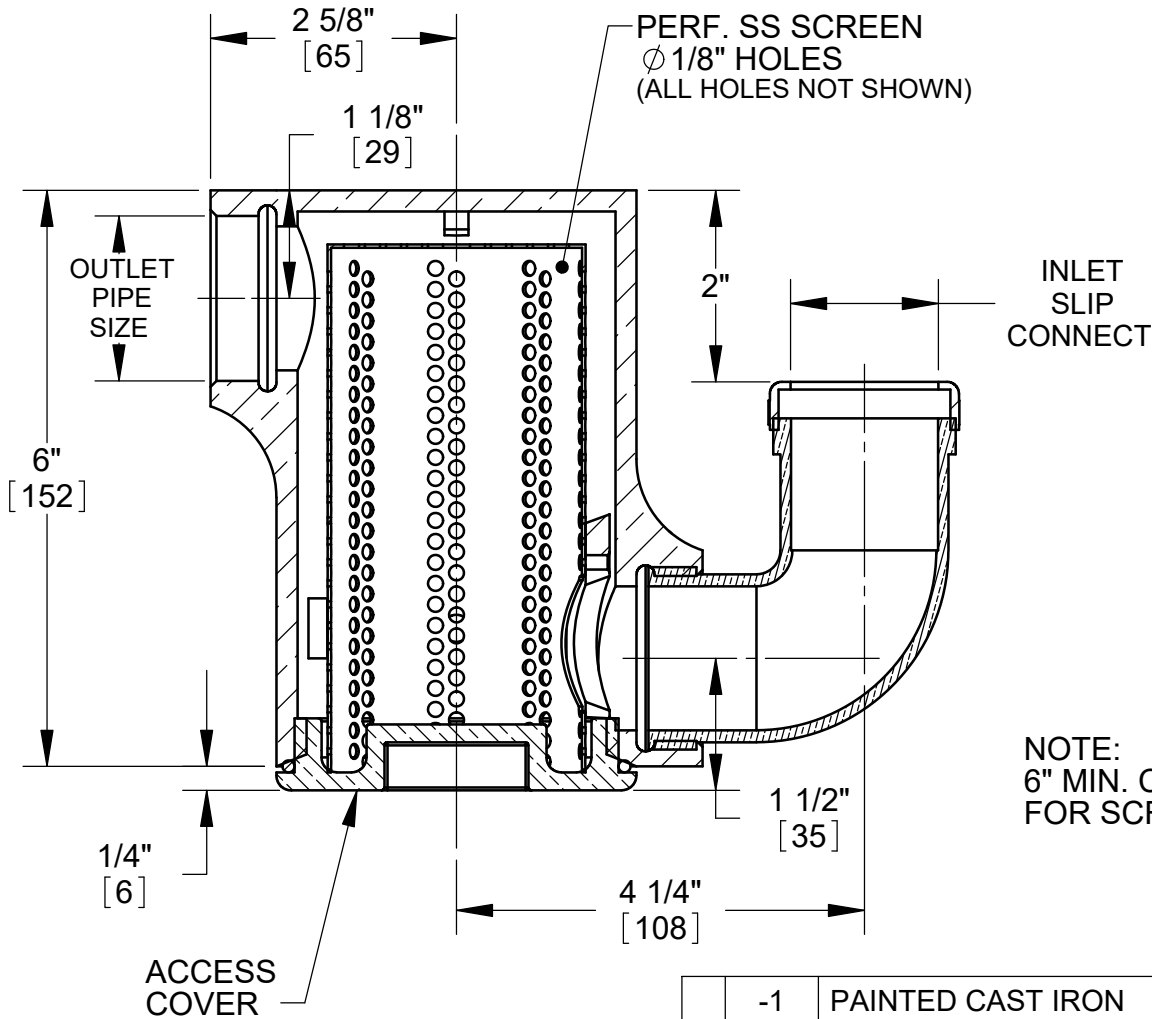

SPECIFICATION:

JOSAM 61000 SERIES NIKALOY SOLIDS INTERCEPTOR, BOTTOM ACCESS FIXTURE TRAP TYPE, SLIP JOINT INLET AND THREADED OUTLET CONNECTIONS, GASKETED COVER AND REMOVABLE PERFORATED STAINLESS STEEL BASKET.

SOLIDS INTERCEPTOR

**BOTTOM ACCESS
FIXTURE TRAP**

SERIES

61000

	MODEL	INLET	OUTLET NPT
	61001-1/4	1-1/4	1-1/2
	61001-1/2	1-1/2	1-1/2

NOTE:
6" MIN. CLEARANCE BELOW
FOR SCREEN REMOVAL

-1	PAINTED CAST IRON
-3	POLISHED BRONZE
-30	ACID-RESISTING COATING INSIDE AND OUT

WARNING: Cancer and Reproductive Harm - www.P65Warnings.ca.gov

DATE OF LAST CHANGE: 06/18/18

DIMENSIONS ARE SUBJECT TO MANUFACTURERS TOLERANCES AND CHANGE WITHOUT NOTICE. WE CAN ASSUME NO RESPONSIBILITY FOR USE OF SUPERSEDED OR VOID DATA.