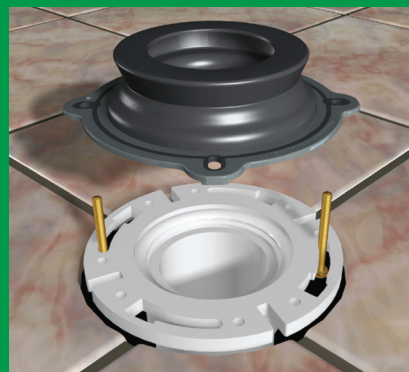

PERFECT SEAL® WAX RING WITH BOLTS

Stronger

3x stronger, leak free seal

Easy Install

One person install,
toilet can be repositioned

Universal

Fits any flange

THE BENEFIT OF WAX, WITHOUT THE MESS

- ✓ CREATES THE PERFECT SEAL FOR ANY FLANGE HEIGHT
- ✓ CAN BE REPOSITIONED
- ✓ SEALS IF THERE IS MOVEMENT IN THE TOILET OR FLOOR
- ✓ NO MESS

10826

SCAN FOR VIDEO

Toilet flange above floor

Toilet flange below floor