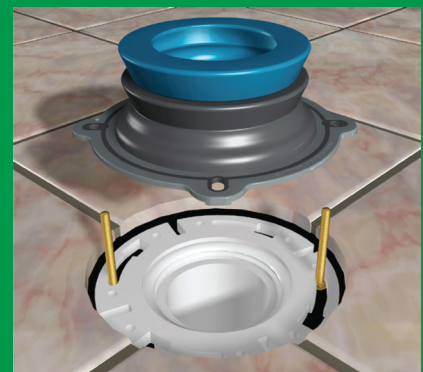

PERFECT SEAL® WAX RING WITH BOLTS

Stronger

3x stronger, leak free seal

Easy Install

One person install,
toilet can be repositioned

Universal

Fits any flange

THE BENEFIT OF WAX, WITHOUT THE MESS

- ✓ CREATES THE PERFECT SEAL FOR ANY FLANGE HEIGHT
- ✓ CAN BE REPOSITIONED
- ✓ SEALS IF THERE IS MOVEMENT IN THE TOILET OR FLOOR
- ✓ NO MESS

10826

SCAN FOR VIDEO

Toilet flange above floor

Toilet flange below floor