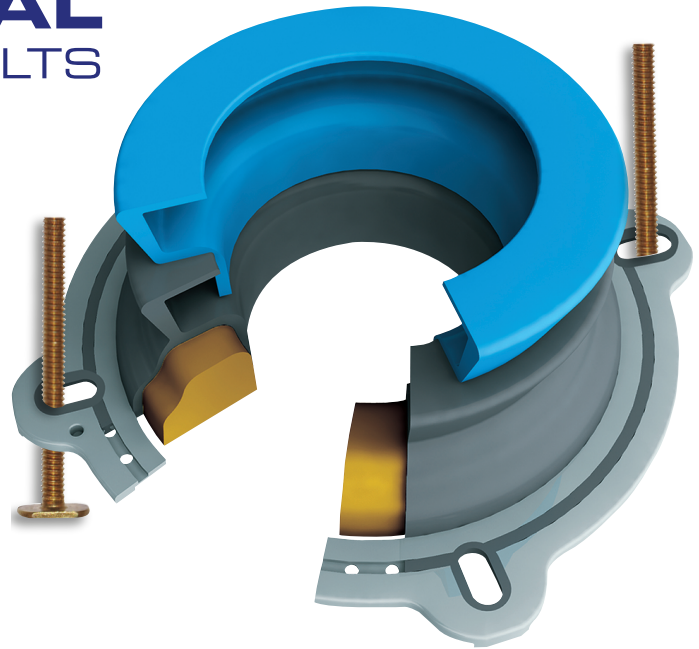

PERFECT SEAL® WAX RING WITH BOLTS

Stronger

3x stronger, leak free seal

Easy Install

One person install,
toilet can be repositioned

Universal

Fits any flange

THE BENEFIT OF WAX, WITHOUT THE MESS

- ✓ CREATES THE PERFECT SEAL FOR ANY FLANGE HEIGHT
- ✓ CAN BE REPOSITIONED
- ✓ SEALS IF THERE IS MOVEMENT IN THE TOILET OR FLOOR
- ✓ NO MESS

10826

SCAN FOR VIDEO

Toilet flange above floor

Toilet flange below floor