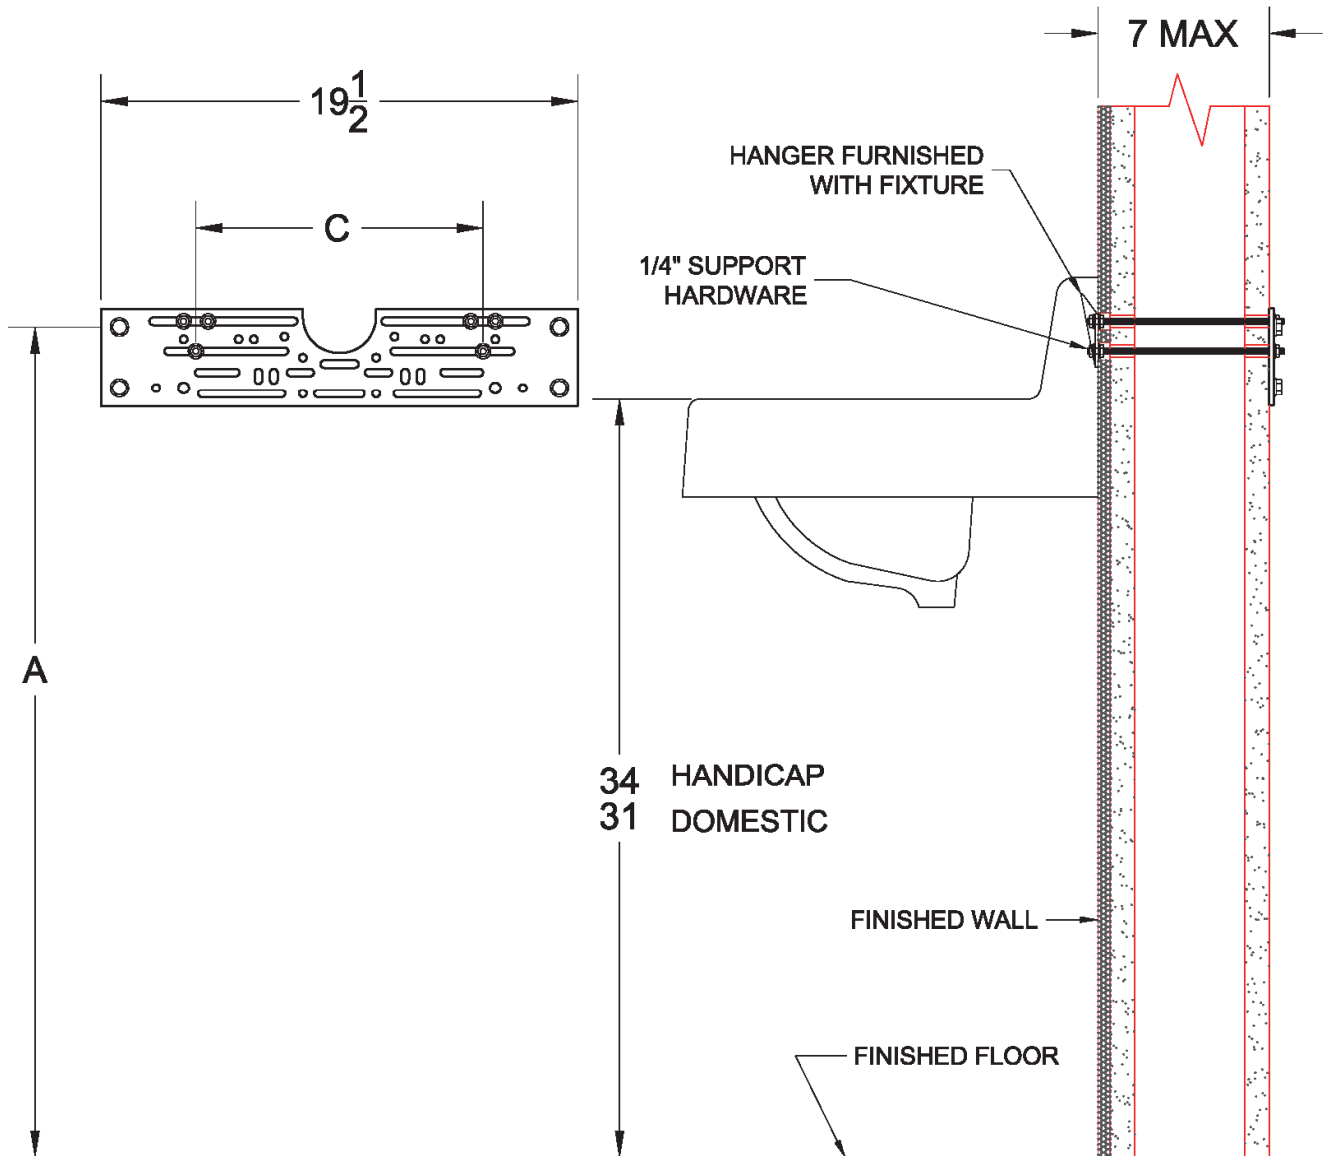

461 Wall Mounted Plate Support

Project		Engineer		Mechanical	
---------	--	----------	--	------------	--

Model	•
461	

Regularly Furnished: Universal plate type fixture support plate with hardware.

Suffix Options		
Suffix	Description	•
-M3	Vandal Proof Finish Hardware	
-AM11	Lower Bearing Plate	