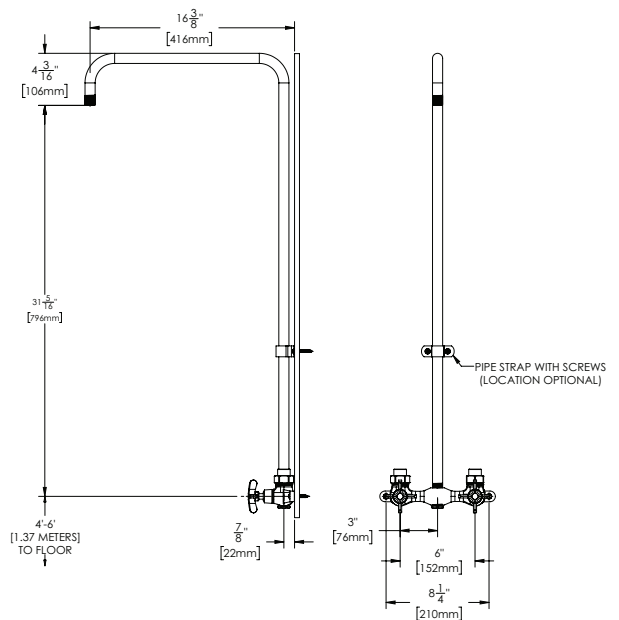

Commander® Exposed Shower

FEATURES:

- Brass body construction
- (2) 1/2" -14 NPTF inlets
- Reversible valve body
- Vandal-resistant cross handles with color-coded indexes
- 1/4 turn ceramic cartridges to ensure drip-free performance
- Exposed rough chrome plated shower body assembly, on 6" centers
- Shower head not included
- Polished stainless steel rain shower with 15-1/2" arm and supporting strap

SHOWER ADD-ONS:

- S-2762: Neo Rain Shower Head
- S-2763: Kubos Rain Shower Head

STANDARDS:

- ASME A112.18.1/CSA B125.1 certified

WARRANTY:

Visit www.speakman.com for full product warranty information

- 5 Year Limited Warranty (commercial)
- 5 Year Limited Warranty (residential)

All dimensions are in inches (millimeters) unless otherwise specified and are subject to change without notice.

Architect/Engineer Approval Space:

P: 800-537-2107
 F: 800-977-2747
 W: WWW.SPEAKMAN.COM
 R: 02-NOVEMBER 2019