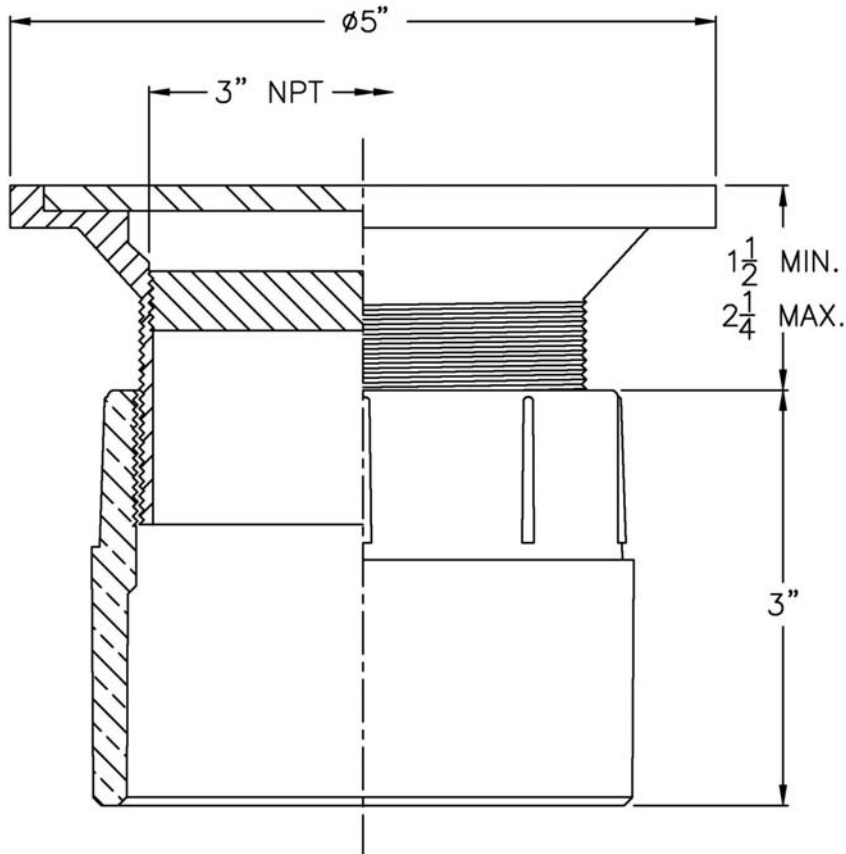

**SPECIFICATION:**

JOSAM 58360-PVC SERIES PVC CLEANOUT, ROUND NIKALOY ADJUSTABLE TOP WITH INTERNAL BRONZE PLUG. COMBINATION 3" X 4" SOLVENT WELD BOTTOM OUTLET FITS OVER 3" OR INSIDE 4" SCHEDULE 40 PVC PIPE.

**CLEANOUT  
PVC**

SERIES **58360-PVC**

**OPTIONS:**

-2	SATIN FINISH BRONZE TOP
-14	CARPET CLEANOUT MARKER
-VP	SECURED COVER, VANDAL-PROOF SCREWS

WARNING: Cancer and Reproductive Harm - www.P65Warnings.ca.gov