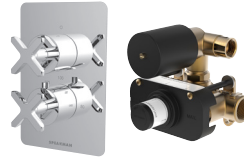

FINISHES

Polished Chrome

Matte Black

FEATURES

Made of high-quality, durable materials

Mounting Hardware Included
- towel ring, robe hook, towel bar, paper holder

WaterSense Certified
- lavatory faucet

CPT-3309 (trim)
CPV-TC-DV1 (valve)

SB-3131 (trim)
CPV-SBC (valve)

CPT-3100 (trim)
CPV-TC-DV (valve)

CPT-3310

SA-3104

SA-3106

SA-3110

SB-3120 (1.2 GPM)

SA-3107 (24")
SA-3107-18 (18")

SKU	DESCRIPTION	STOCK FINISHES
CPT-3100	Shower Valve Trim	PC, MB
CPV-TC-DV	Thermostatic Valve	-
CPT-3309	Shower Panel System Trim	PC, MB
CPV-TC-DV1	Body Shower Thermostatic Valve	-
CPT-3310	Round Body Jet	PC, MB
SA-3104	Towel Ring	PC, MB
SA-3106	Robe Hook	PC, MB
SA-3107	24" Towel Bar	PC, MB
SA-3107-18	18" Towel Bar	PC, MB
SA-3110	Double Post Paper Holder	PC, MB
SB-3120	Widespread Faucet	PC, MB
SB-3131	3-Piece Roman Tub Trim	PC, MB
CPV-SBC	3-Piece Bath Mixer Valve	-