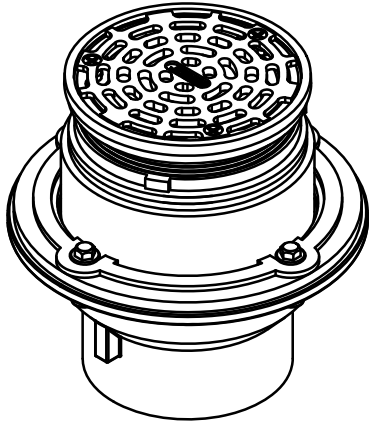

**SPECIFICATION:**

JOSAM SERIES FD-100-A "LEVEZE II" CAST IRON FLOOR DRAIN WITH 5" ROUND NIKALOY TOP, 2-STAGE HEIGHT ADJUSTMENT, AND BOTTOM OUTLET.

**LITE LINE  
FLOOR DRAIN  
LEVEZE II, 5" TOP**

SERIES **FD-100-A**

**OPTIONS:**

-Y	HUB OUTLET WITH GASKET
-Z	NO-HUB OUTLET

MODEL	PIPE SIZE
FD-102-A	2"
FD-103-A	3"
FD-104-A	4"
FD-105-A*	5"-Z

\* 5" AVAIL. IN NO-HUB ONLY

WARNING: Cancer and Reproductive Harm - www.P65Warnings.ca.gov