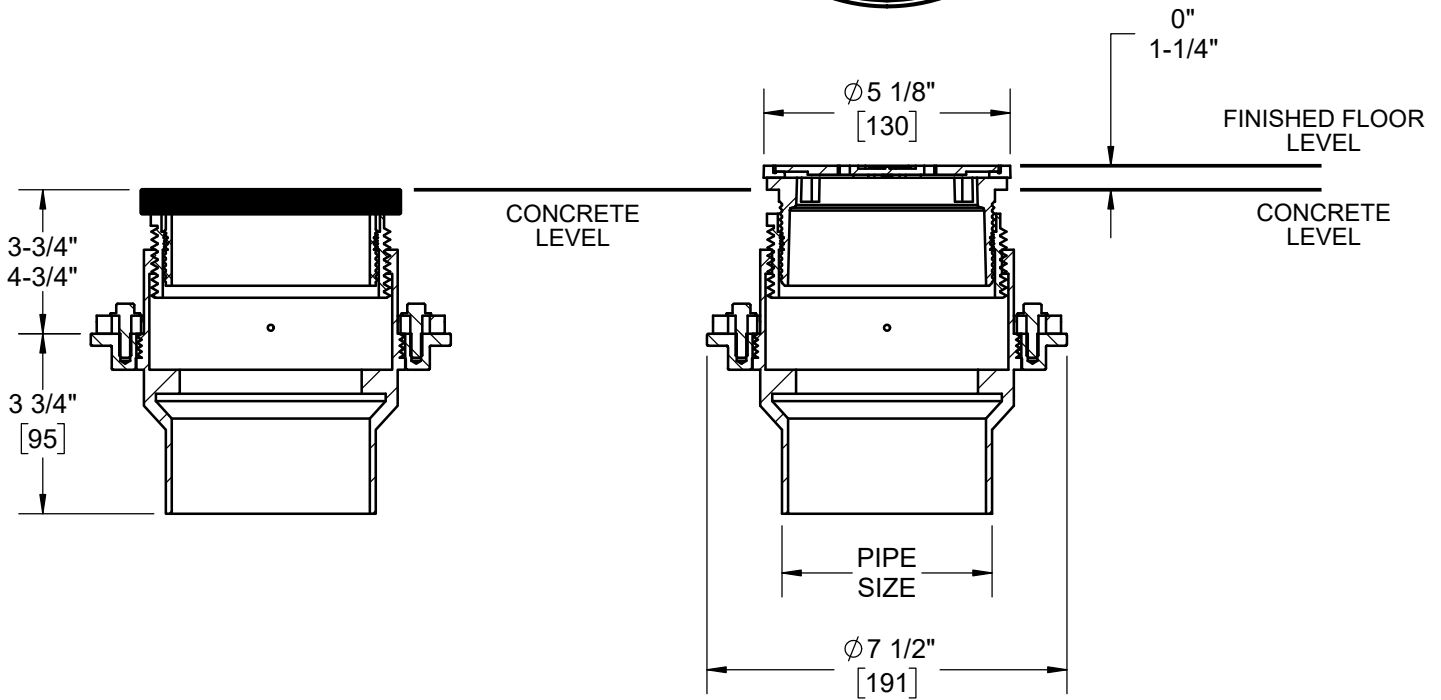

**SPECIFICATION:**

JOSAM SERIES FD-100-A "LEVEZE II" CAST IRON FLOOR DRAIN WITH 5" ROUND NIKALOY TOP, 2-STAGE HEIGHT ADJUSTMENT, AND BOTTOM OUTLET.

**LITE LINE  
FLOOR DRAIN  
LEVEZE II, 5" TOP**

SERIES **FD-100-A**

**OPTIONS:**

-Y	HUB OUTLET WITH GASKET
-Z	NO-HUB OUTLET

MODEL	PIPE SIZE
FD-102-A	2"
FD-103-A	3"
FD-104-A	4"
FD-105-A*	5"-Z

\* 5" AVAIL. IN NO-HUB ONLY

WARNING: Cancer and Reproductive Harm - www.P65Warnings.ca.gov

DATE OF LAST CHANGE: 06/26/18

DIMENSIONS ARE SUBJECT TO MANUFACTURERS TOLERANCES AND CHANGE WITHOUT NOTICE. WE CAN ASSUME NO RESPONSIBILITY FOR USE OF SUPERSEDED OR VOID DATA.

MICHIGAN CITY, INDIANA

NOTES