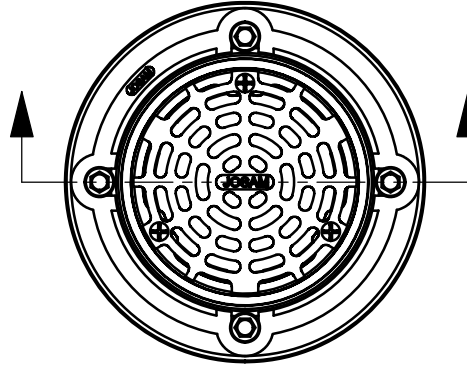

**SPECIFICATION:**

JOSAM SERIES FD-100-A "LEVEZE II" CAST IRON FLOOR DRAIN WITH 5" ROUND NIKALOY TOP, 2-STAGE HEIGHT ADJUSTMENT, AND BOTTOM OUTLET.

**LITE LINE  
FLOOR DRAIN  
LEVEZE II, 5" TOP**

SERIES **FD-100-A**

**OPTIONS:**

-Y	HUB OUTLET WITH GASKET
-Z	NO-HUB OUTLET

MODEL	PIPE SIZE
FD-102-A	2"
FD-103-A	3"
FD-104-A	4"
FD-105-A*	5"-Z

\* 5" AVAIL. IN NO-HUB ONLY

WARNING: Cancer and Reproductive Harm - www.P65Warnings.ca.gov