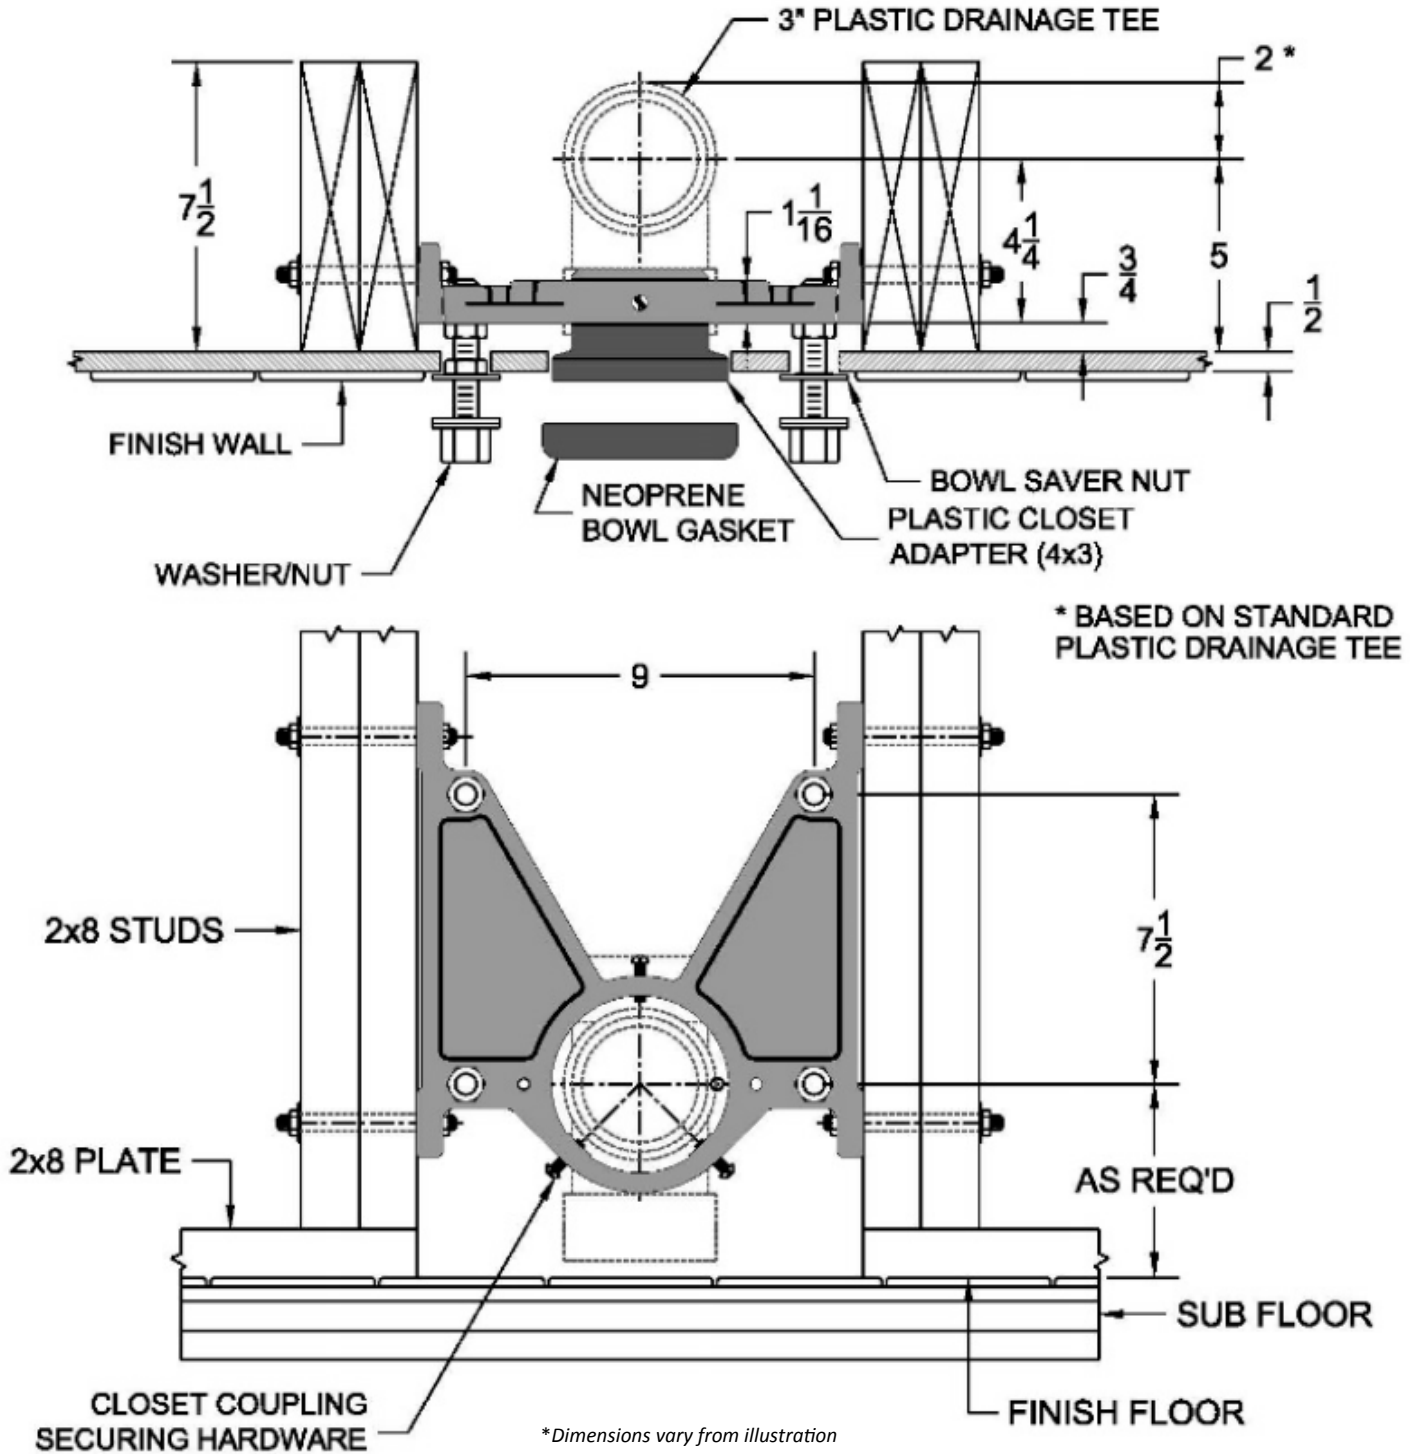

### 380 Closet Carrier for Wooden Studs

Regularly Furnished: Closet carrier for wooden studs with plastic pipe adapter

Project	Engineer	Mechanical
---------	----------	------------

•	Model	Connection Type
	380-P3	4x3 Plastic Adapter
	380-P4	4x4 Plastic Adapter