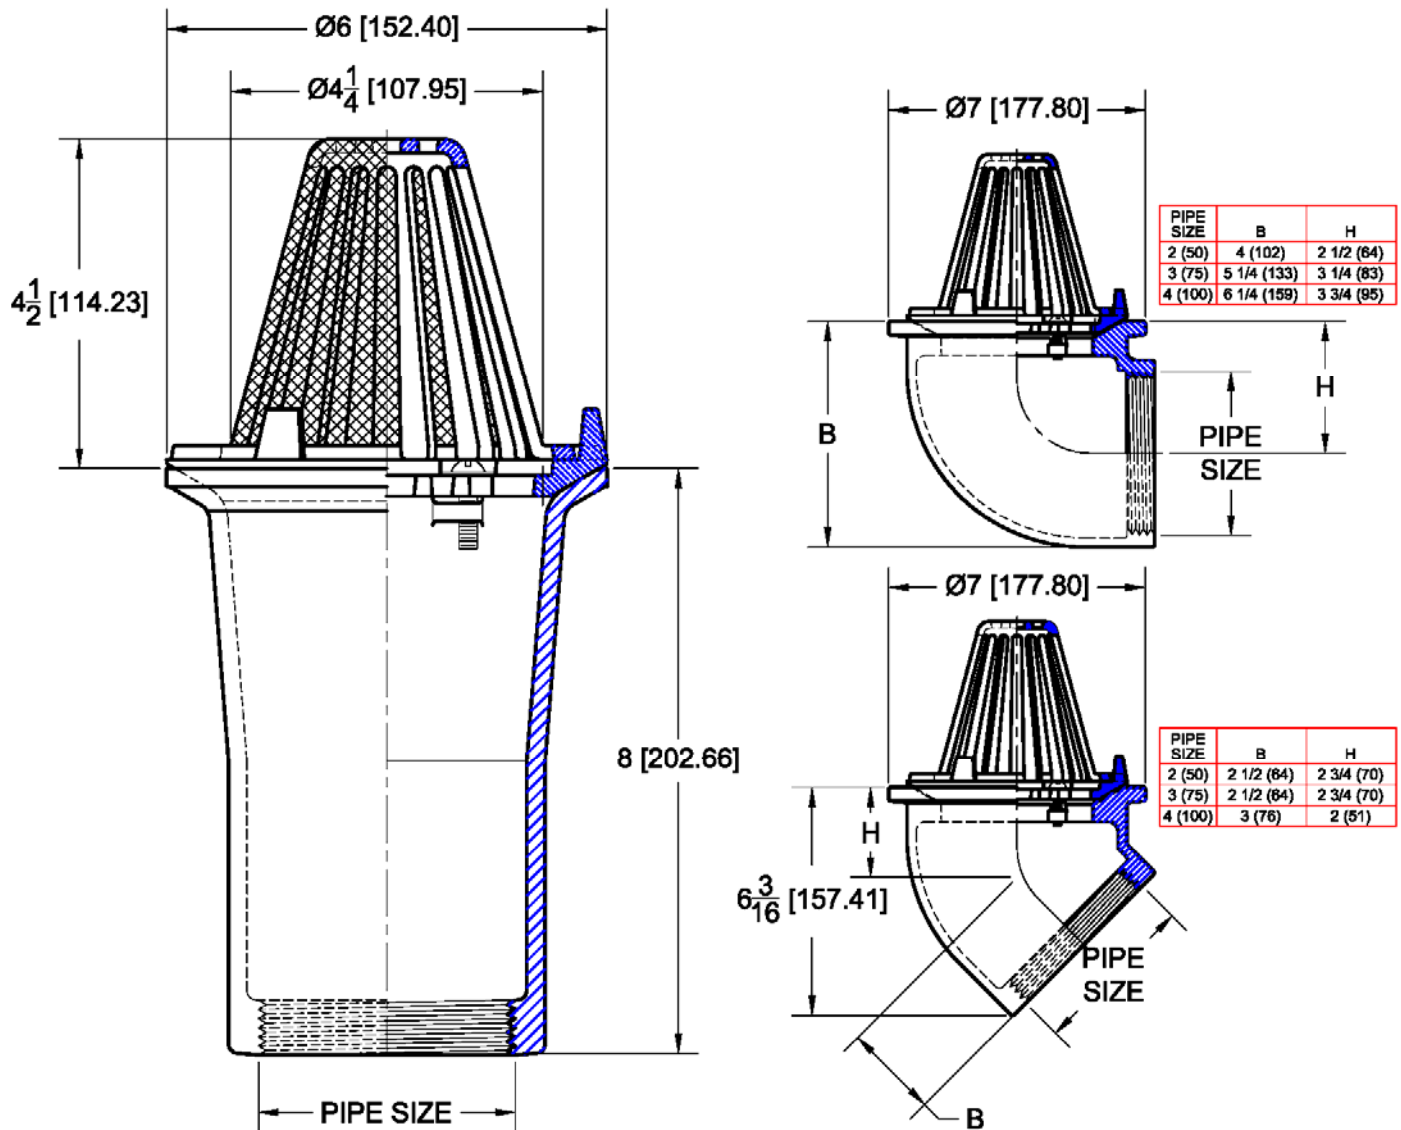

1865 Planting Area Drain with S/S Mesh Lined Dome

Regularly Furnished: Painted cast iron planting area drain with flange, clamping collar, stainless steel mesh lined dome and bottom outlet.

Top Material		
✓	Suffix	Description
	-2	Rough Bronze

Outlet Variations		
✓	Type	Designation
	Threaded	2IPS, 3IPS

Options		
✓	Suffix	Description
	-ARC	Acid Resistant Coating
	-SO	90 Deg. Threaded Side Outlet
	-45O	45 Deg. Threaded Side Outlet
	-39	Galvanized Iron Parts