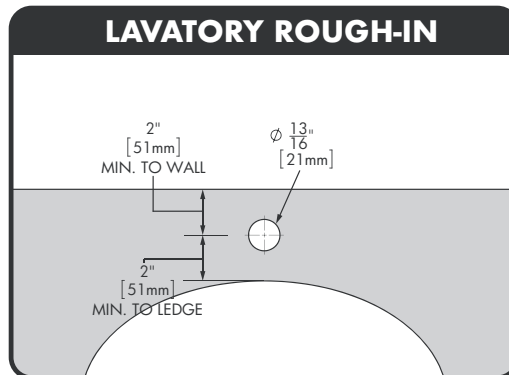

Easy Push® Wash-up Single Supply Metering Faucet

FEATURES:

- Brass construction with polished chrome finish
- Vandal resistant easy push handle activation
- Metering cartridge exceeds 10,000 cycles
- 0.25 GPC (0.95 L/cycle)
- Single hole mounting
- 1/2"-14 NPSM inlet connection
- Field adjustable cycle time
- Interchangeable indicators included (blue, red, chrome)

ADD-ONS:

- A-TMV: Under Counter Mixer
- A-4DP: 4" Deck Plate
- RPG05-118653: 0.35 GPM spray outlet

STANDARDS:

- ADA compliant
- ASME A112.18.1/CSA B125.1 certified
- NSF/ANSI 372 certified
- NSF/ANSI 61 certified

Easy Push® Wash-up Single Supply Metering Faucet

1. All dimensions are in inches (millimeters) unless otherwise specified and are subject to change without notice.

Architect/Engineer Approval Space:

P: 800-537-2107
 F: 800-977-2747
 W: WWW.SPEAKMAN.COM
 R: 03-AUGUST 2021