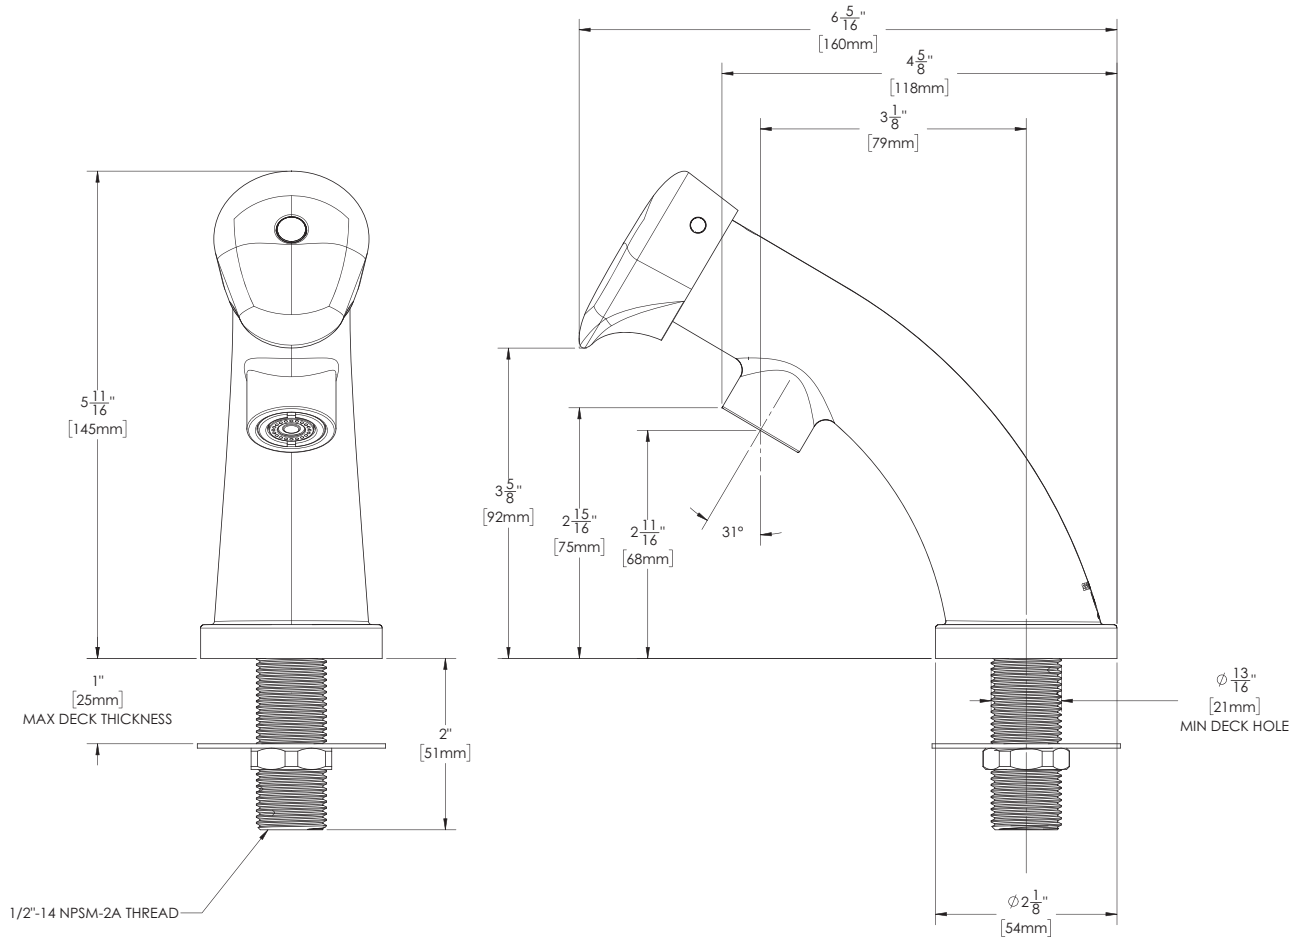

Easy Push® Wash-up Single Supply Metering Faucet

FEATURES:

- Brass construction with polished chrome finish
- Vandal resistant easy push handle activation
- Metering cartridge exceeds 10,000 cycles
- 0.25 GPC (0.95 L/cycle)
- Single hole mounting
- 1/2"-14 NPSM inlet connection
- Field adjustable cycle time
- Interchangeable indicators included (blue, red, chrome)

ADD-ONS:

- A-TMV: Under Counter Mixer
- A-4DP: 4" Deck Plate
- RPG05-118653: 0.35 GPM spray outlet

STANDARDS:

- ADA compliant
- ASME A112.18.1/CSA B125.1 certified
- NSF/ANSI 372 certified
- NSF/ANSI 61 certified

Easy Push® Wash-up Single Supply Metering Faucet

1. All dimensions are in inches (millimeters) unless otherwise specified and are subject to change without notice.

Architect/Engineer Approval Space:

P: 800-537-2107
 F: 800-977-2747
 W: WWW.SPEAKMAN.COM
 R: 03-AUGUST 2021