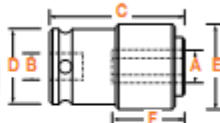

Female Square Drive, Quick Releasing Chucks

Part Number	Hex Square Open. Drive		Overall Length (C)		Body Diameter (D)		Sleeve Diameter (E)		Opening Depth (F)	
	In.	In.	In.	mm	In.	mm	In.	mm	In.	mm

QR-508 • 1/4 1/2 2 1/8 54 7/8 22 3/4 19 61/64 24