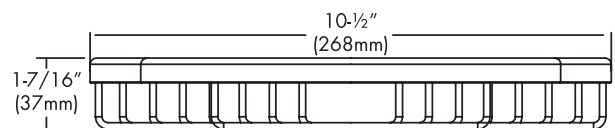

Shower Caddy

FEATURES:

- Stainless steel construction
- Corrosion resistant finishes
- Mounting hardware is included

STOCK FINISHES:

PC

SPECIALTY FINISHES:

BN

WARRANTY:

Visit www.speakman.com for full product warranty information

- 1 Year Limited Warranty (commercial)
- Limited Lifetime Warranty (residential)

All dimensions are in inches (millimeters) unless otherwise specified and are subject to change without notice.

Architect/Engineer Approval Space:

P: 800-537-2107
F: 800-977-2747
W: WWW.SPEAKMAN.COM
R: 02-NOVEMBER 2019