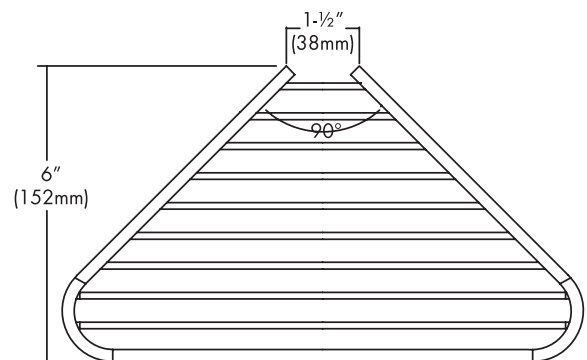

Shower Caddy

FEATURES:

- Stainless steel construction
- Corrosion resistant finishes
- Mounting hardware is included

STOCK FINISHES:

PC

SPECIALTY FINISHES:

BN

WARRANTY:

Visit www.speakman.com for full product warranty information

- 1 Year Limited Warranty (commercial)
- Limited Lifetime Warranty (residential)

All dimensions are in inches (millimeters) unless otherwise specified and are subject to change without notice.

Architect/Engineer Approval Space:

P: 800-537-2107
F: 800-977-2747
W: WWW.SPEAKMAN.COM
R: 02-NOVEMBER 2019