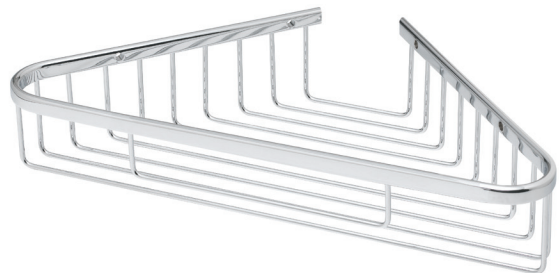

Shower Caddy

FEATURES:

- Stainless steel construction
- Corrosion resistant finishes
- Mounting hardware is included

STOCK FINISHES:

PC

SPECIALTY FINISHES:

BN

WARRANTY:

Visit www.speakman.com for full product warranty information

- 1 Year Limited Warranty (commercial)
- Limited Lifetime Warranty (residential)

All dimensions are in inches (millimeters) unless otherwise specified and are subject to change without notice.

Architect/Engineer Approval Space:

P: 800-537-2107
F: 800-977-2747
W: WWW.SPEAKMAN.COM
R: 02-NOVEMBER 2019