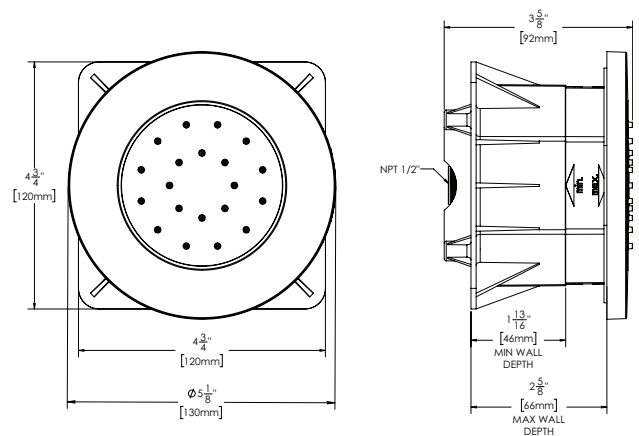

All dimensions are in inches (millimeters) unless otherwise specified and are subject to change without notice.

Architect/Engineer Approval Space:

P: 800-537-2107
 F: 800-977-2747
 W: WWW.SPEAKMAN.COM
 R: 02-AUGUST 2020