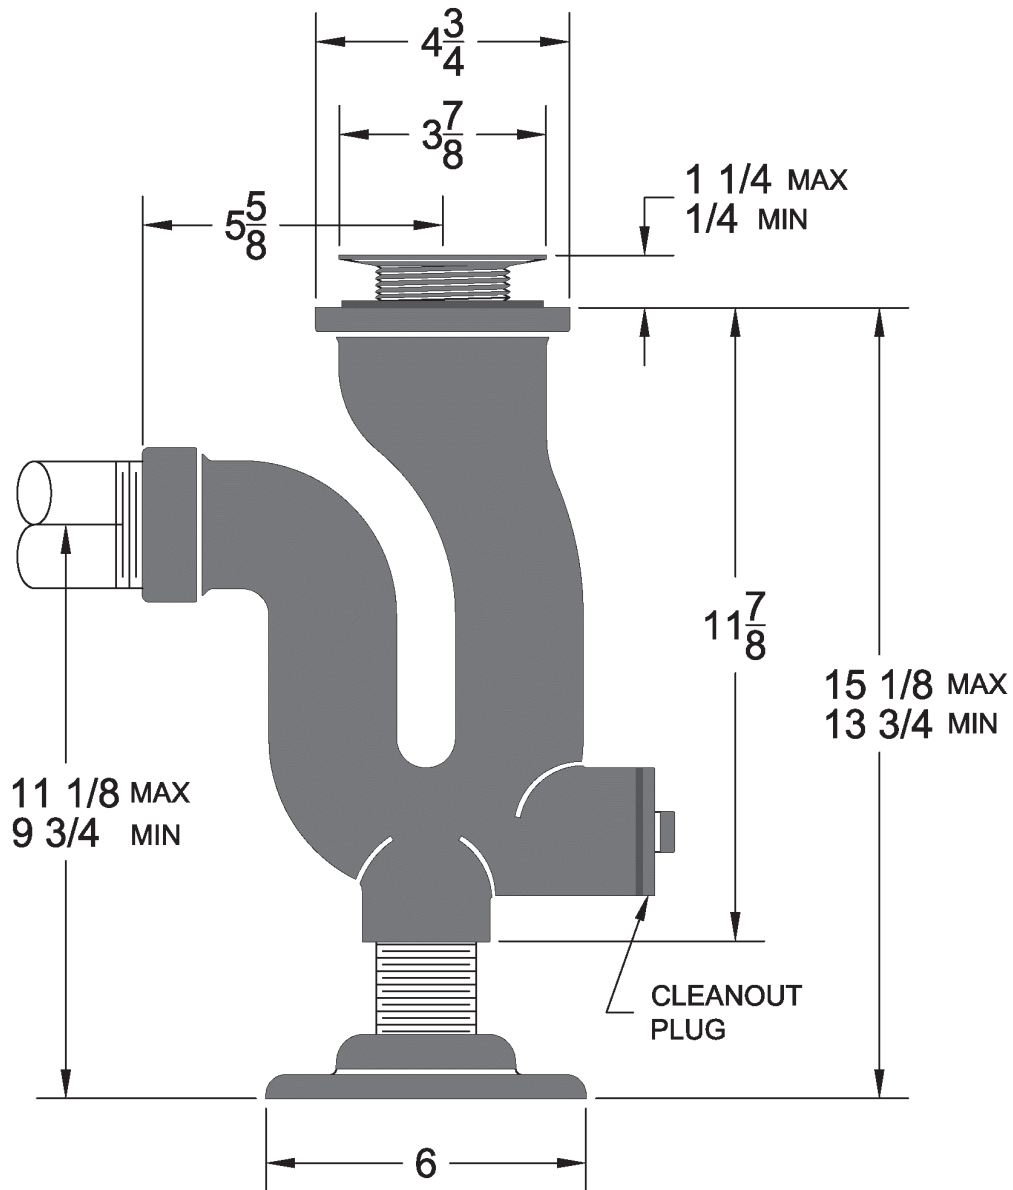

### 800 Trap Standard

**Regularly Furnished:** A.R.C. cast iron trap standard with chrome plated strainer, base flange, bronze cleanout plug, & IPS outlet.

Project		Engineer		Mechanical	
---------	--	----------	--	------------	--

Outlet Size	
2"	•
3"	