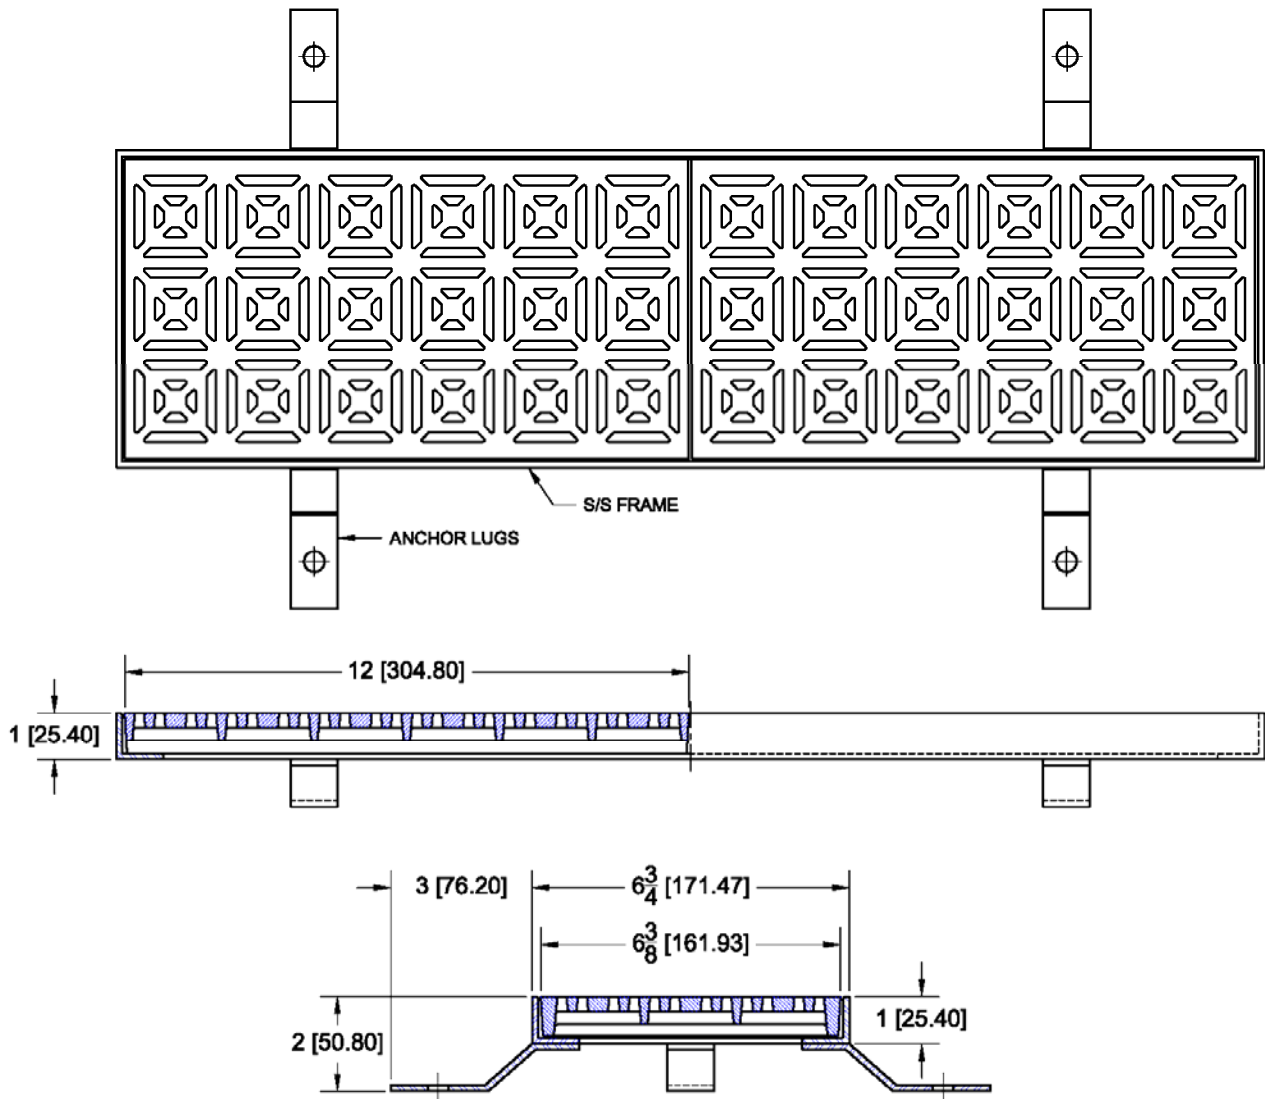

2905 6-3/4" Wide Trench Grating

Regularly Furnished: 6-3/4 x 12 Trench drain decorative slotted grating.
ASME Load Rating = L.D. (Light Duty) Less than 2,000 Lbs.

Grate Material		
✓	Suffix	Description
	-1	Satin Finish Nickel Bronze
	-2	Satin Finish Bronze Veneer
	-102	Polished Chrome Plated Brass

Options		
✓	Suffix	Description
	-VP	Vandal Proof Secured Grate
	-6F	Frame with Lugs (6W x 24L)
	-12F	Frame with lugs (12W x 12L)