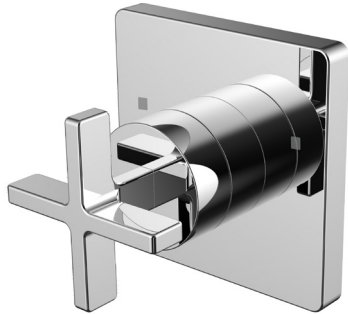

CEILING-MOUNTED SHOWER ARM

CDS2582 - POLISHED CHROME

- Arm measures 6" in length
- Brass construction
- 1/2" - 14 NPTM connections
- Ceiling-mounted installation

 POLISHED CHROME
S-2572 / CDS2582

 MATTE BLACK
S-2572-MB / CDS2582-MB

 BRUSHED BRONZE
S-2572-BBZ / CDS2582-BBZ

TRANSFER VALVE

CROSS & PLATFORM LEVER HANDLE

Features a sleek, thin, valve trim, and a cross handle with flexibility to transition between two shower fixtures.

CPT-1121 - POLISHED CHROME

- Transfers between 2 functions
- Metal trim and cross handle
- Includes mounting plate and hardware
- For use with Speakman® transfer valve

CPT-1123 - POLISHED CHROME

- Transfers between 2 functions
- Metal trim and lever handle
- Includes mounting plate and hardware