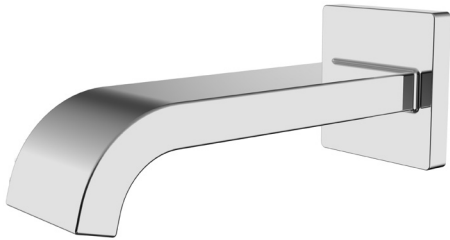

POLISHED CHROME
CD521 / CD523

MATTE BLACK
CD521MB / CD523MB

BRUSHED BRONZE
CD521BBZ / CD523BBZ

WALL-MOUNTED CROSS HANDLES

Inspired by industrial charm, these cross handles offer a raw, undeniable vintage vibe delivering a truly unique look for your bathroom.

SB-2552

POLISHED CHROME

- 1.2 GPM
- Blade handles
- WaterSense Certified

POLISHED CHROME
SB-2552

MATTE BLACK
SB-2552-MB

BRUSHED BRONZE
SB-2552-MB

WALL-MOUNTED PLATFORM LEVER HANDLES

Perfectly combining both styles together, the lever handles feature a geometric, circular body paired with a modern, level stem.

SB-2553
POLISHED CHROME

- 1.2 GPM
- Lever handles
- WaterSense Certified

POLISHED CHROME
SB-2553

MATTE BLACK
SB-2553-MB

BRUSHED BRONZE
SB-2553-MB

TUB SPOUT

Features a minimal and sleek design for a truly modern look.

CDS1574

POLISHED CHROME

- Wall mounted tub spout measures 5-5/16" in length
- 1/2" NPTF female inlet
- Metal construction

POLISHED CHROME
CDS1574

MATTE BLACK
CDS1574-MB

BRUSHED BRONZE
CDS1574-BBZ

CROSS HANDLE 5-HOLE ROMAN TUB FILLER