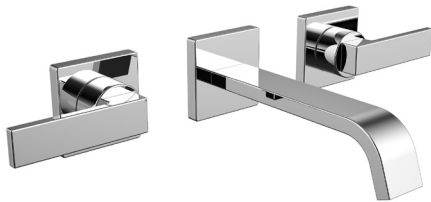

POLISHED CHROME
CD521 / CD523

MATTE BLACK
CD521MB / CD523MB

BRUSHED BRONZE
CD521BBZ / CD523BBZ

WALL-MOUNTED CROSS HANDLES

Inspired by industrial charm, these cross handles offer a raw, undeniable vintage vibe delivering a truly unique look for your bathroom.

SB-2551

POLISHED CHROME

- 1.2 GPM
- Cross handles
- WaterSense Certified

POLISHED CHROME
SB-2551

MATTE BLACK
SB-2551-MB

BRUSHED BRONZE
SB-2551-MB

WALL-MOUNTED LEVER HANDLES

Featuring a clean, simplified design - these blade handles deliver a truly minimalistic look and heightened sense of design.

SB-2552

POLISHED CHROME

- 1.2 GPM
- Blade handles
- WaterSense Certified

POLISHED CHROME
SB-2552

MATTE BLACK
SB-2552-MB

BRUSHED BRONZE
SB-2552-MB

WALL-MOUNTED PLATFORM LEVER HANDLES

Perfectly combining both styles together, the lever handles feature a geometric, circular body paired with a modern, level stem.

CDS1574

POLISHED CHROME

- Wall mounted tub spout measures 5-5/16" in length
- 1/2" NPTF female inlet
- Metal construction

POLISHED CHROME
CDS1574

MATTE BLACK
CDS1574-MB

BRUSHED BRONZE
CDS1574-BBZ

CROSS HANDLE 5-HOLE ROMAN TUB FILLER