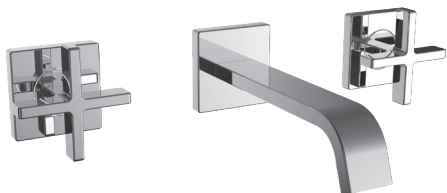

WIDESPREAD

CROSS & PLATFORM LEVER HANDLES

CD521

- 1.2 GPM
- Pop-up drain with lift rod
- Cross handles
- WaterSense Certified

CD523

- 1.2 GPM
- Pop-up drain with lift-rod
- Lever handles
- WaterSense Certified

POLISHED CHROME
CD521 / CD523

MATTE BLACK
CD521MB / CD523MB

BRUSHED BRONZE
CD521BBZ / CD523BBZ

WALL-MOUNTED CROSS HANDLES

Inspired by industrial charm, these cross handles offer a raw, undeniable vintage vibe delivering a truly unique look for your bathroom.

SB-2551

POLISHED CHROME

- 1.2 GPM
- Cross handles
- WaterSense Certified

POLISHED CHROME
SB-2551

MATTE BLACK
SB-2551-MB

BRUSHED BRONZE
SB-2551-MB

WALL-MOUNTED LEVER HANDLES

Featuring a clean, simplified design - these blade handles deliver a truly minimalistic look and heightened sense of design.

CDS1574

POLISHED CHROME

- Wall mounted tub spout measures 5-5/16" in length
- 1/2" NPTF female inlet
- Metal construction

POLISHED CHROME
CDS1574

MATTE BLACK
CDS1574-MB

BRUSHED BRONZE
CDS1574-BBZ

CROSS HANDLE 5-HOLE ROMAN TUB FILLER