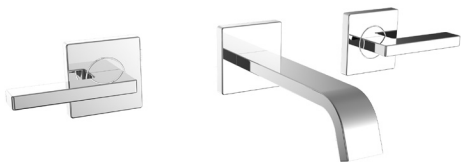

POLISHED CHROME
CD521 / CD523

MATTE BLACK
CD521MB / CD523MB

BRUSHED BRONZE
CD521BBZ / CD523BBZ

WALL-MOUNTED CROSS HANDLES

Inspired by industrial charm, these cross handles offer a raw, undeniable vintage vibe delivering a truly unique look for your bathroom.

SB-2551

POLISHED CHROME

- 1.2 GPM
- Cross handles
- WaterSense Certified

POLISHED CHROME
SB-2551

MATTE BLACK
SB-2551-MB

BRUSHED BRONZE
SB-2551-MB

WALL-MOUNTED LEVER HANDLES

Featuring a clean, simplified design - these blade handles deliver a truly minimalistic look and heightened sense of design.

SB-2552

POLISHED CHROME

- 1.2 GPM
- Blade handles
- WaterSense Certified

POLISHED CHROME
SB-2552

MATTE BLACK
SB-2552-MB

BRUSHED BRONZE
SB-2552-MB

WALL-MOUNTED PLATFORM LEVER HANDLES

Perfectly combining both styles together, the lever handles feature a geometric, circular body paired with a modern, level stem.

CDS1574

POLISHED CHROME

- Wall mounted tub spout measures 5-5/16" in length
- 1/2" NPTF female inlet
- Metal construction

POLISHED CHROME
CDS1574

MATTE BLACK
CDS1574-MB

BRUSHED BRONZE
CDS1574-BBZ

CROSS HANDLE 5-HOLE ROMAN TUB FILLER