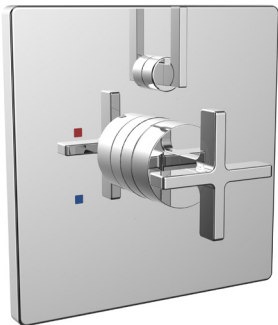

CDS1574

POLISHED CHROME

- Wall mounted tub spout measures 5-5/16" in length
- 1/2" NPTF female inlet
- Metal construction

POLISHED CHROME
CDS1574

MATTE BLACK
CDS1574-MB

BRUSHED BRONZE
CDS1574-BBZ

CROSS HANDLE 5-HOLE ROMAN TUB FILLER

PLATFORM LEVER HANDLE FREE STANDING TUB FILLER

SB-2534

- 1.5 GPM hand shower
- 1-1/2" NPT female inlet (faucet)
- 1/2" NPSM Male inlet (shower head)
- Push button diverter
- WaterSense Certified (hand shower only)

SB-2536

- 1.5 GPM hand shower
- 1-1/2" NPT female inlet (faucet)
- 1/2" NPSM Male inlet (shower head)
- Push button diverter
- WaterSense Certified (hand shower only)

POLISHED CHROME
SB-2534 / SB-2536

MATTE BLACK
SB-2534-MB / SB-2536-MB

BRUSHED BRONZE
SB-2534-BBZ / SB-2536-BBZ

SHOWER VALVE

CROSS & PLATFORM LEVER HANDLE

CPT-25401
CPT-25001 (NON-DIVERTER)

- Metal cross handles
- Metal trim plate
- Includes mounting plate and hardware
- For use with Speakman® thermostatic and pressure balance valves