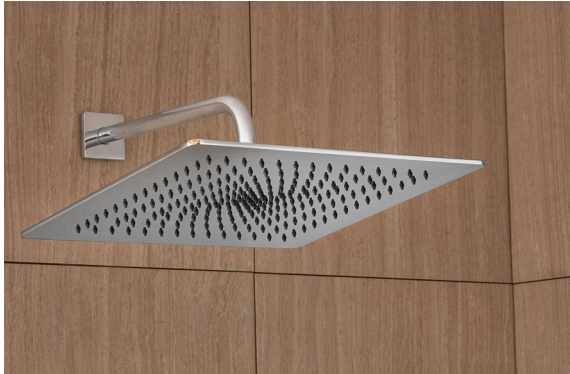

CDS1574

POLISHED CHROME

- Wall mounted tub spout measures 5-5/16" in length
- 1/2" NPTF female inlet
- Metal construction

POLISHED CHROME
CDS1574

MATTE BLACK
CDS1574-MB

BRUSHED BRONZE
CDS1574-BBZ

CROSS HANDLE 5-HOLE ROMAN TUB FILLER

POLISHED CHROME
SB-2531

MATTE BLACK
SB-2531-MB

BRUSHED BRONZE
SB-2531-BBZ

PLATFORM LEVER HANDLE 5-HOLE ROMAN TUB FILLER

Features a minimalistic spout paired with sleek lever handles. The details carry into the all-metal hand shower wand and water diverter, for the ultimate in style and substance.

CPT-25403
CPT-25003 (NON-DIVERTER)

- Metal lever handles
- Metal trim plate
- Includes mounting plate and hardware
- For use with Speakman® thermostatic and pressure balance valves

POLISHED CHROME
CPT-25401
CPT-25001 (Non-Diverter)

15IN. SQUARE RAIN SHOWER

CEILING MOUNT FLANGE

S-2764 (SHOWER HEAD ONLY)

- 210 rubber spray outlets, 1 spray pattern
- 1/2" - 14 NPTF female inlet
- Metal Construction

**Available in 2.5, 2.0 and 1.75 GPM flow rates*