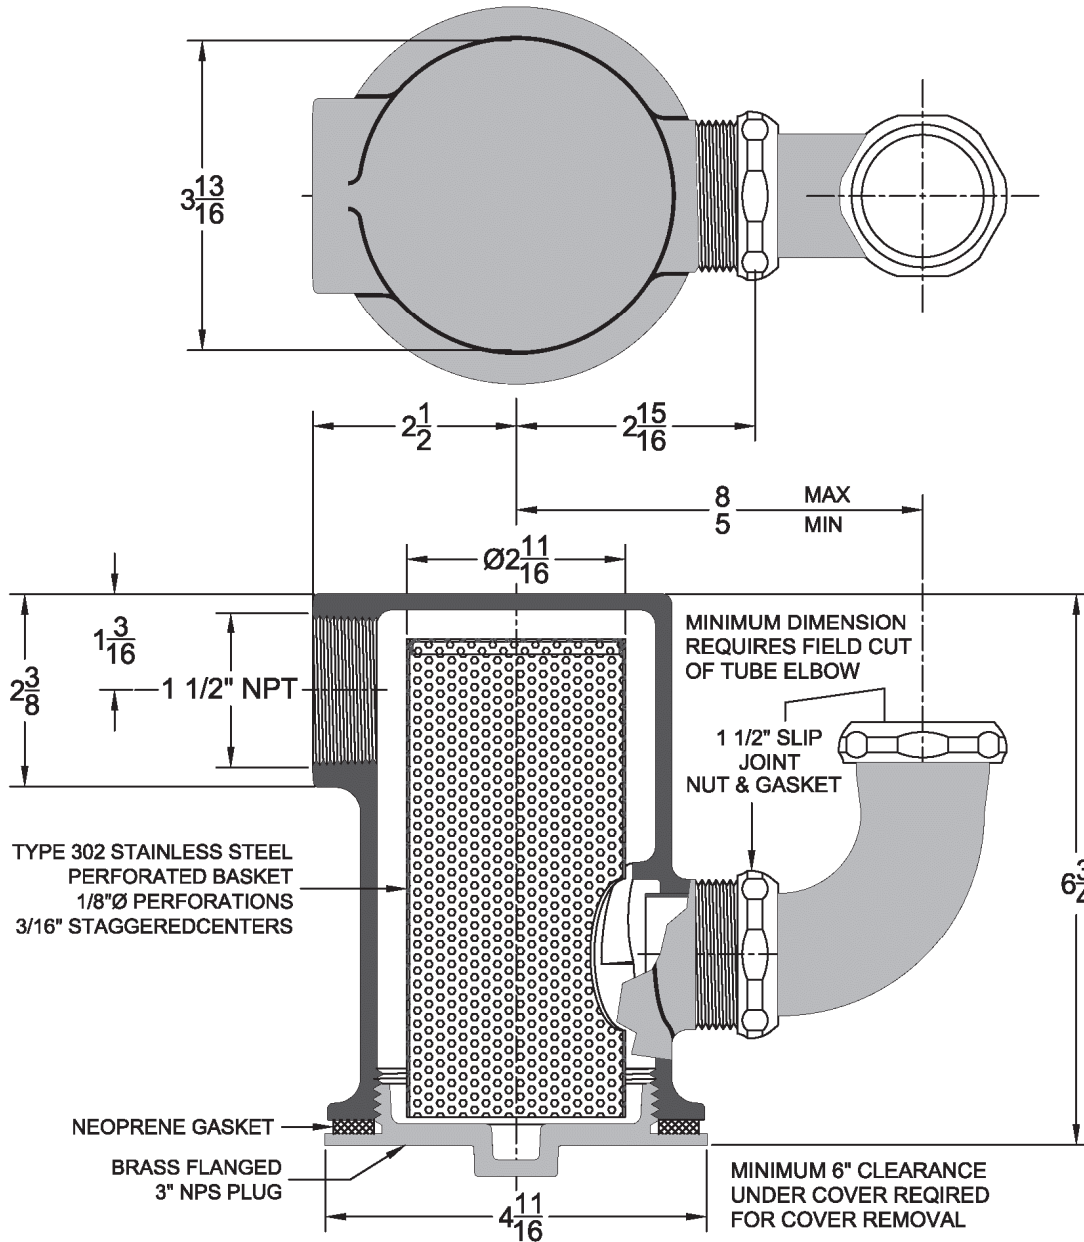

5750 Hair Interceptor

Project		Engineer		Mechanical	
---------	--	----------	--	------------	--

5750	Suffix Options		
	A.R.C Cast Iron Body	-2 Satin Finish Bronze Body	-103 Chrome Plated Bronze Body
•			

Suffix Options		
Suffix	Description	•
-27	Replacement Bucket	
-123	Stainless Steel Mesh Lined Bucket	
-175	Custom Bucket Liner	

Regularly Furnished: A.R.C., cast iron hair interceptor with gasketed cover & removable stainless steel basket strainer.