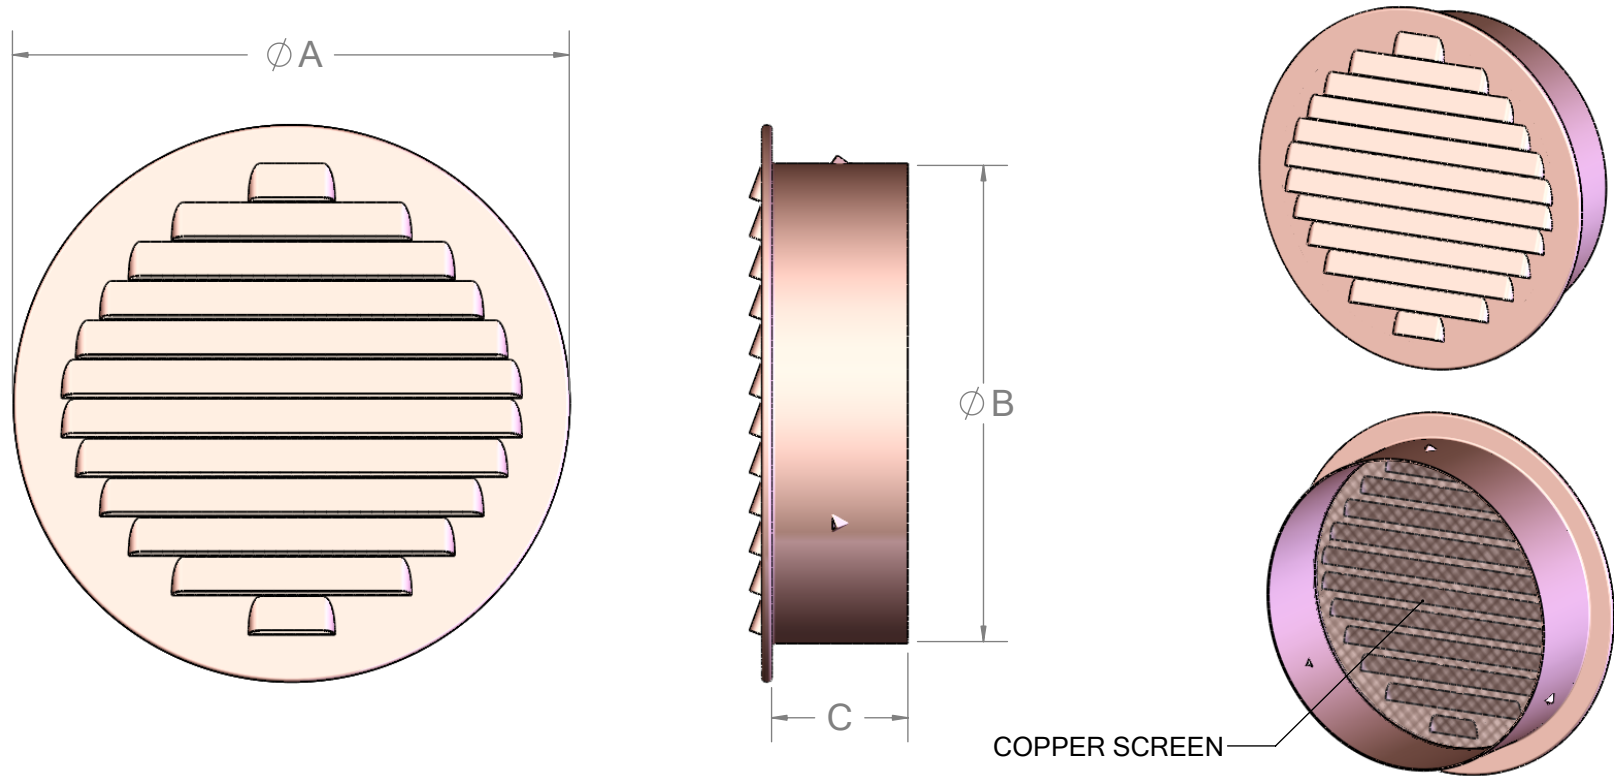

ROUND SOFFIT VENT

MATERIAL	16 oz copper
----------	--------------

PART #	ØA	ØB	C	LOUVER #	FREE AREA (NET)
OV-SOF2	2.4"	2"	.65"	6	1 in ²
OV-SOF3	3.5"	3"	.7"	6	1.9 in ²
OV-SOF4	4.6"	4"	.75"	9	3.6 in ²
OV-SOF6	6.7"	6"	.8"	8	5.7 in ²